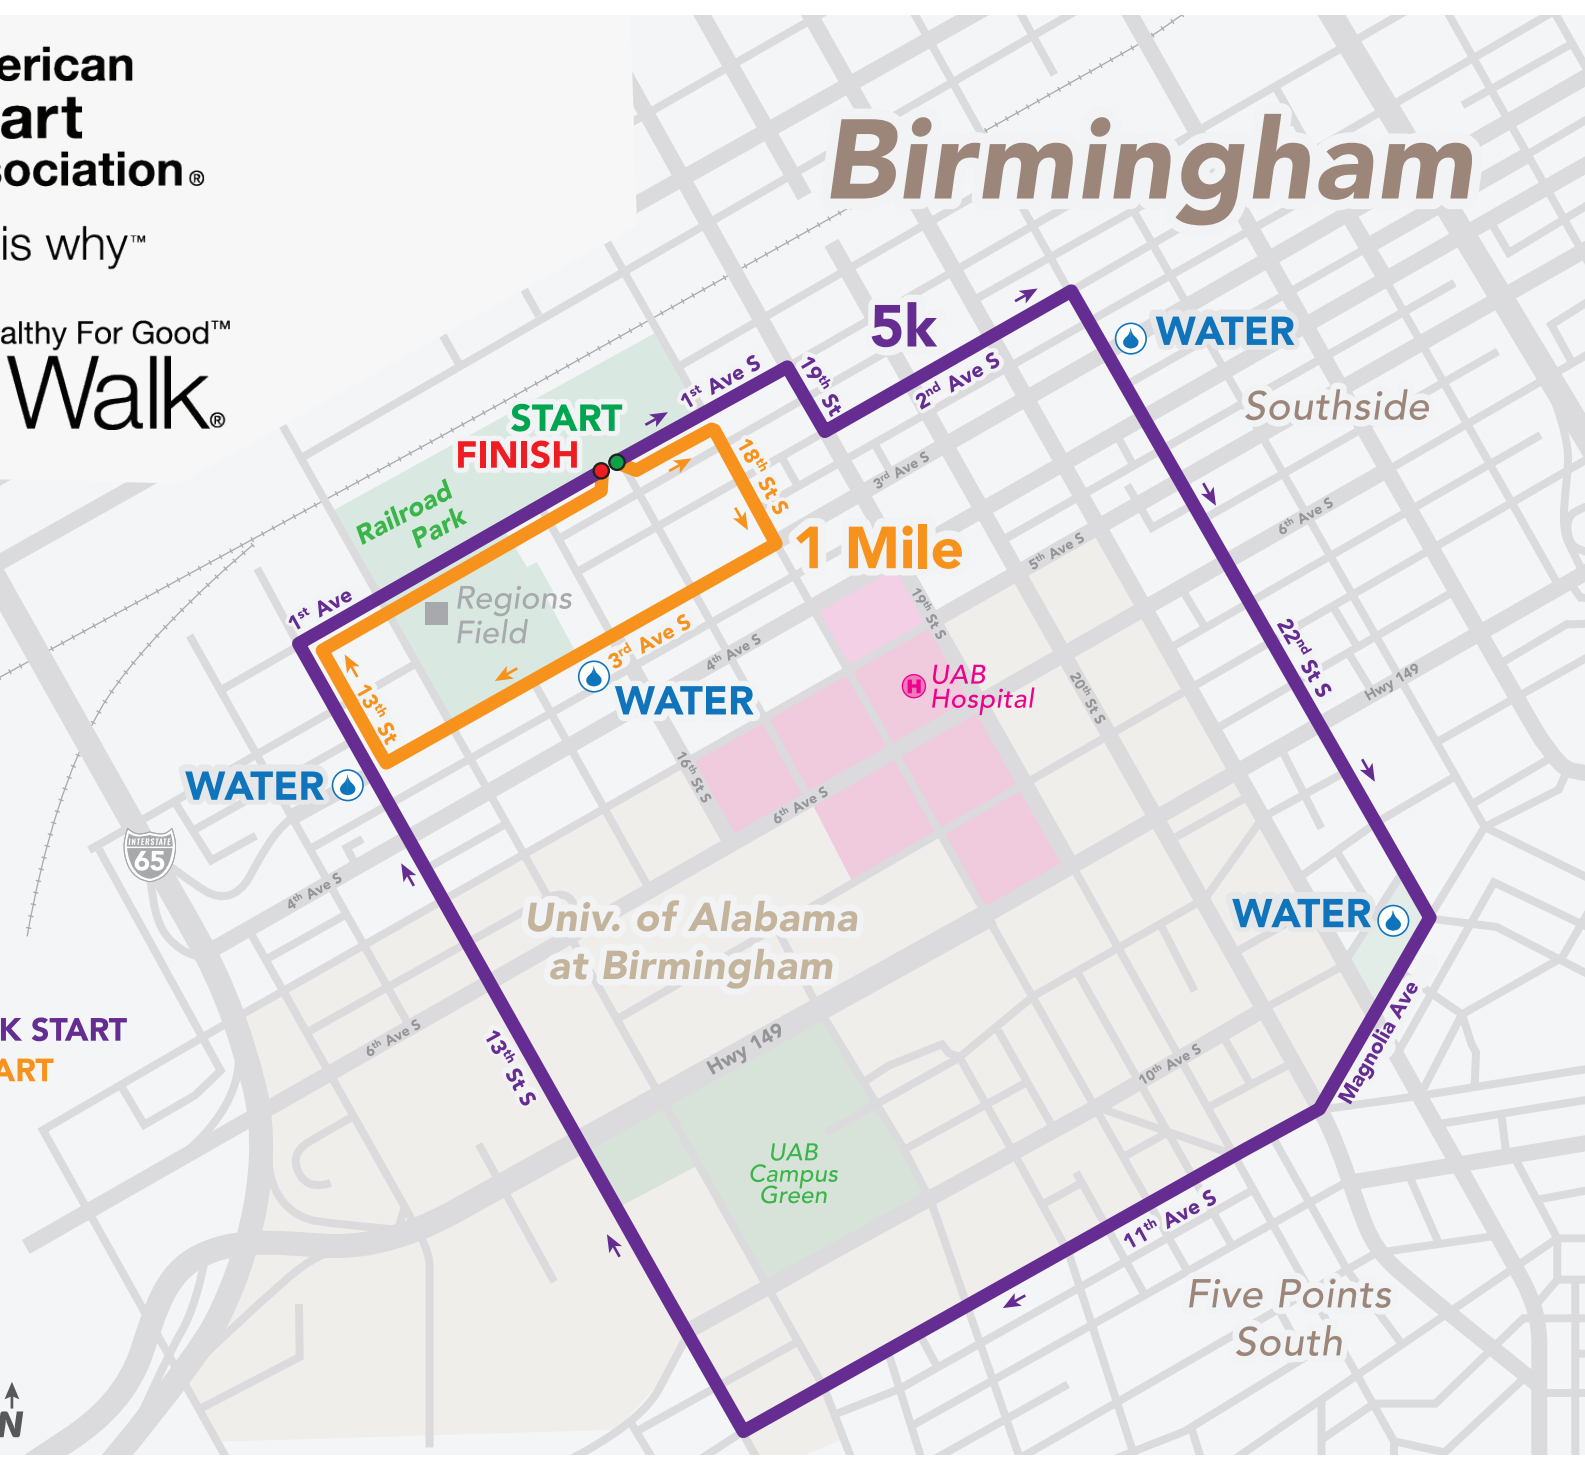

# Birmingham

**Railroad Park:**  
1600 1st Ave S.  
Birmingham, Al  
35233

### Start Times:

8:30am - RUN/WALK START

8:30am - 1 MILE START

### Legend

- 1 Mile Course
- 5k Course
- Water Stop
- Start / Finish