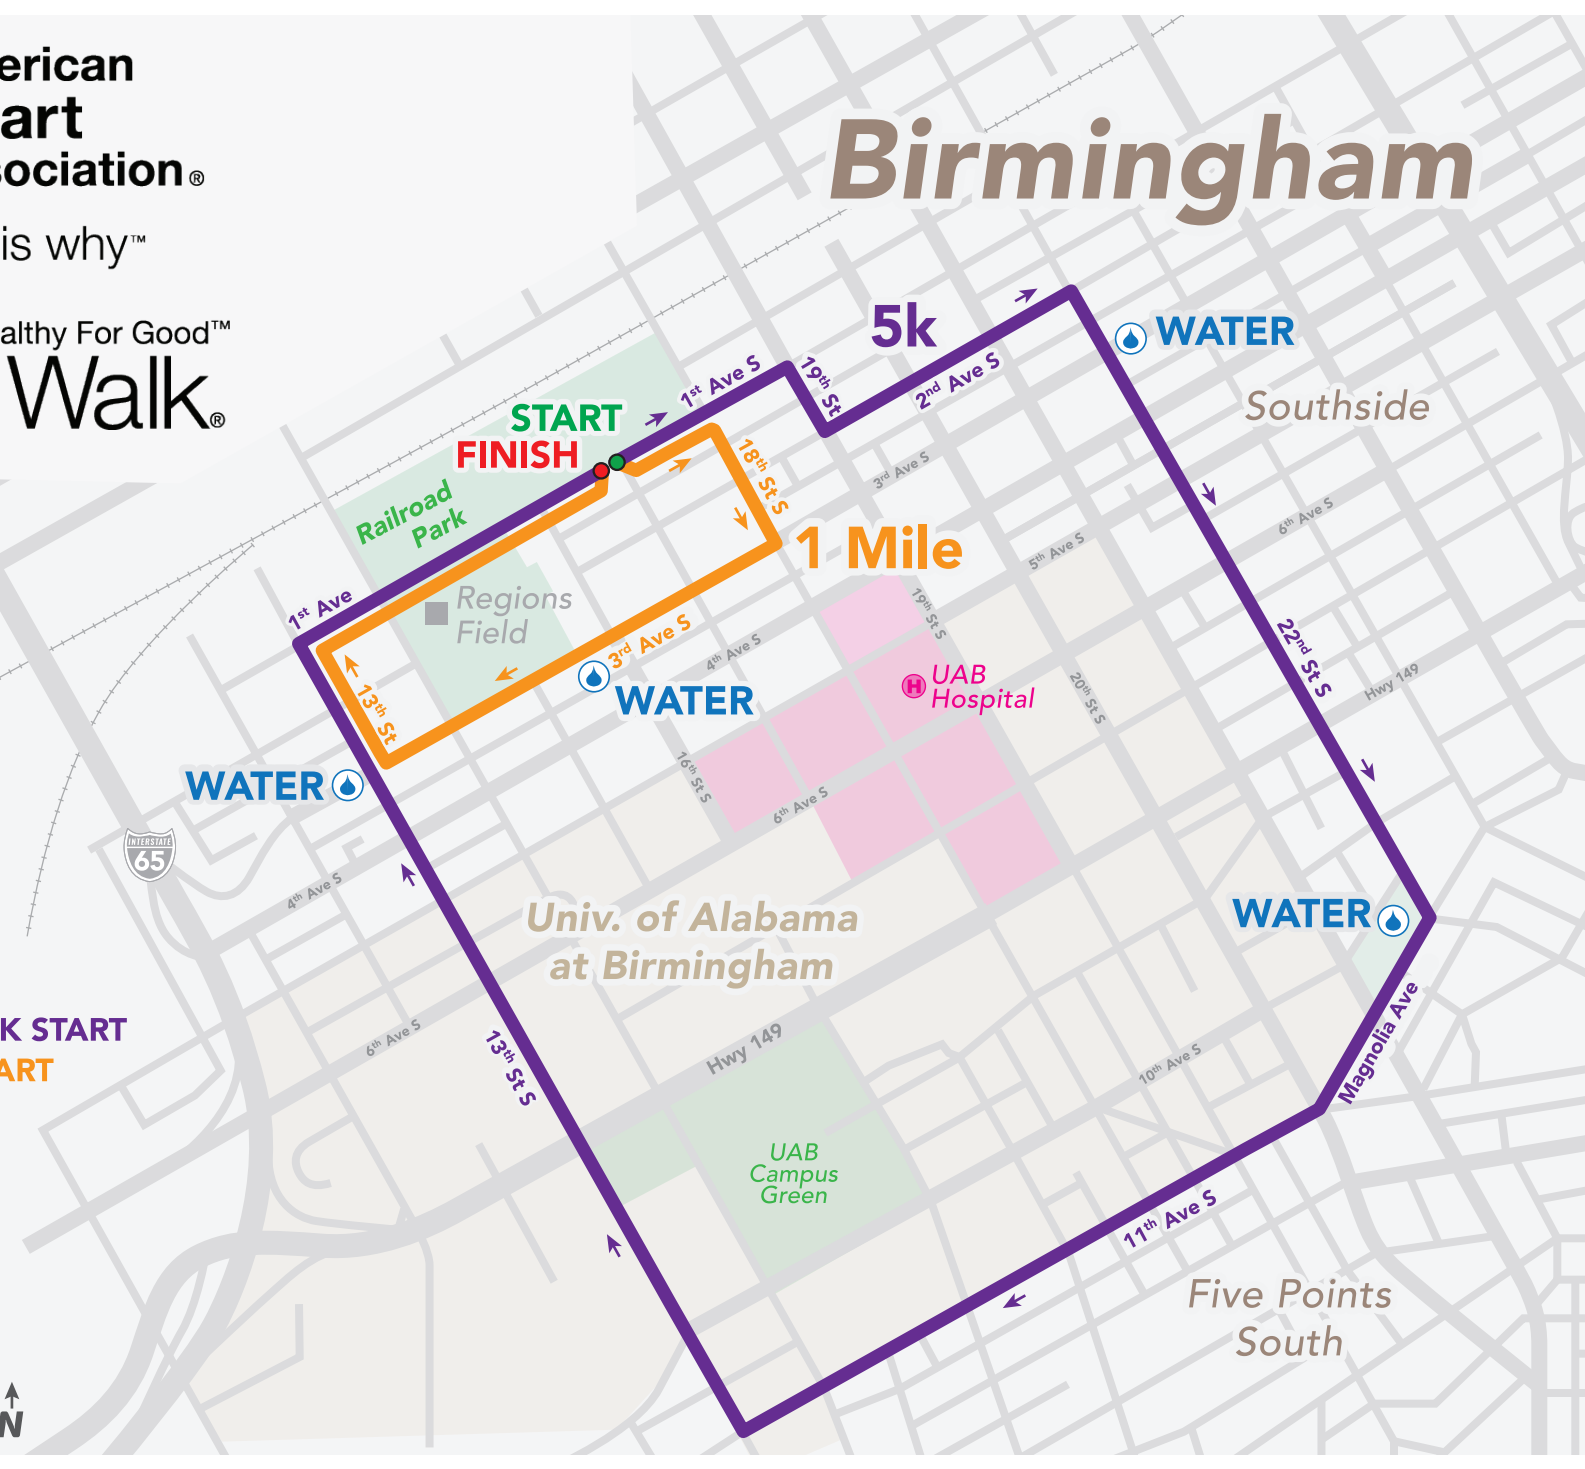

American Heart Association®

life is why™

Healthy For Good™

Heart Walk®

Birmingham

Railroad Park:
1600 1st Ave S.
Birmingham, Al
35233

Start Times:

8:30am - RUN/WALK START

8:30am - 1 MILE START

Legend

1 Mile Course

5k Course

Water Stop

Start / Finish