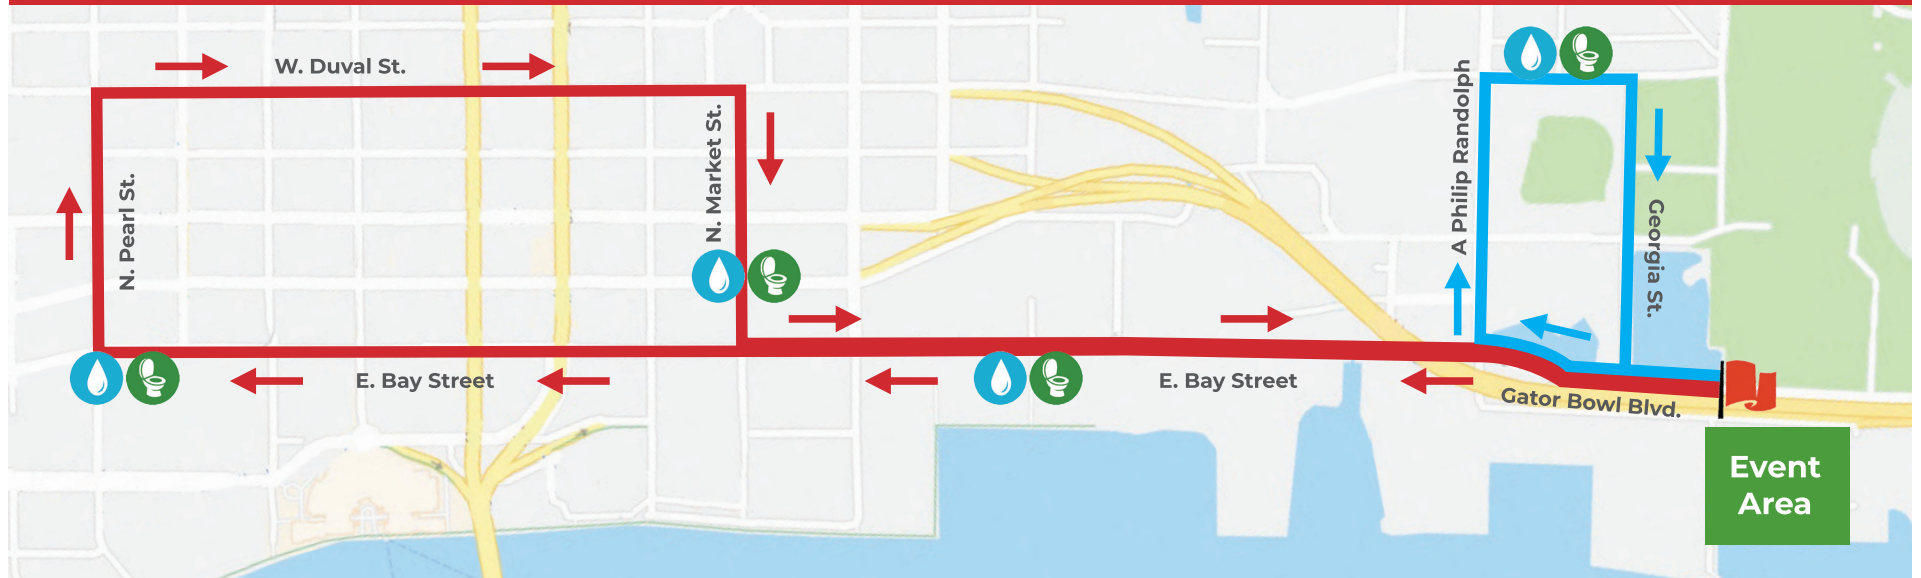

Heart Walk®

DESIGN PROVIDED IN KIND BY **BESON4**

First Coast Heart Walk Route Map

-  Start / Finish
-  3 Mile route
-  1 Mile route
-  Water and Restroom Station
-  Metropolitan Park