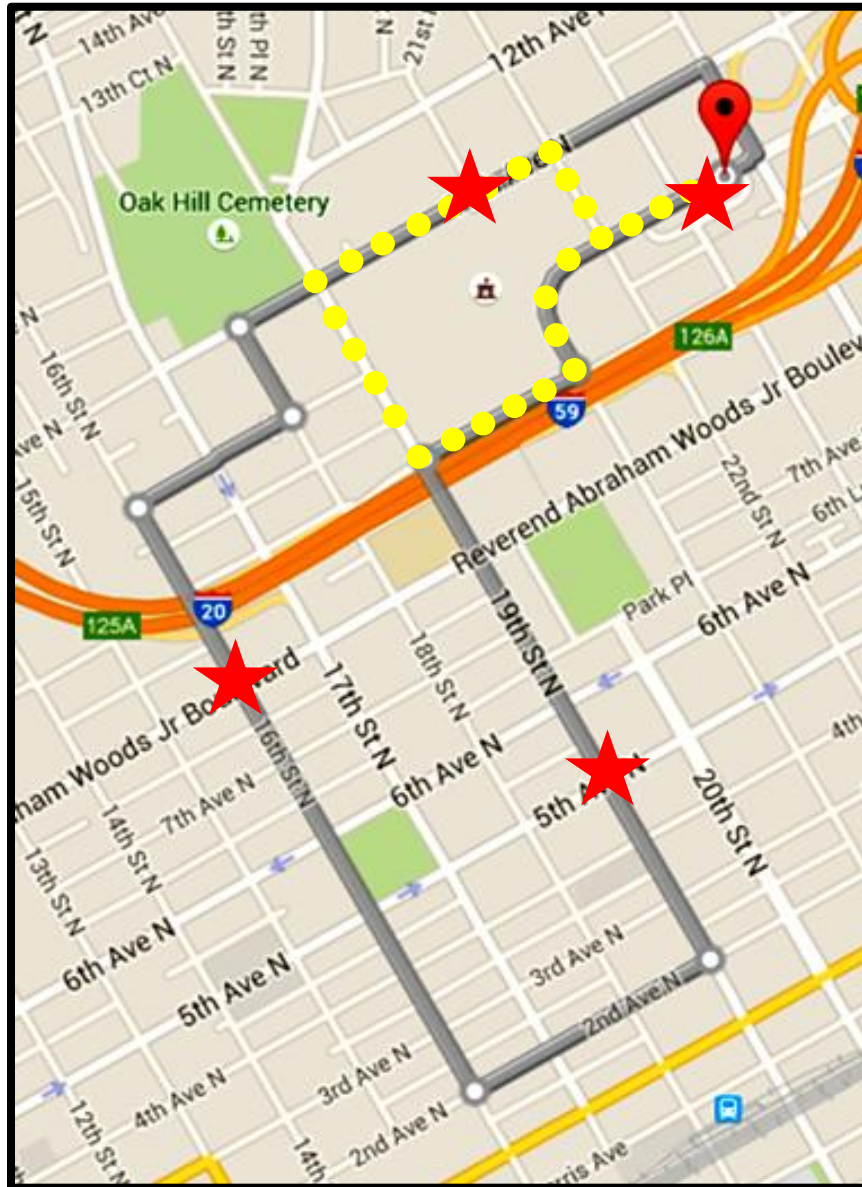

2017 Birmingham Heart Walk Route Map

Water Station Locations

1. 5th Ave N and 19th St N
2. Reverend Abraham Woods Jr Blvd and 16th St N
3. 11th Ave N and 21th St N
4. Finish Line

Legend

1 Mile Route

5K Route

Water Station