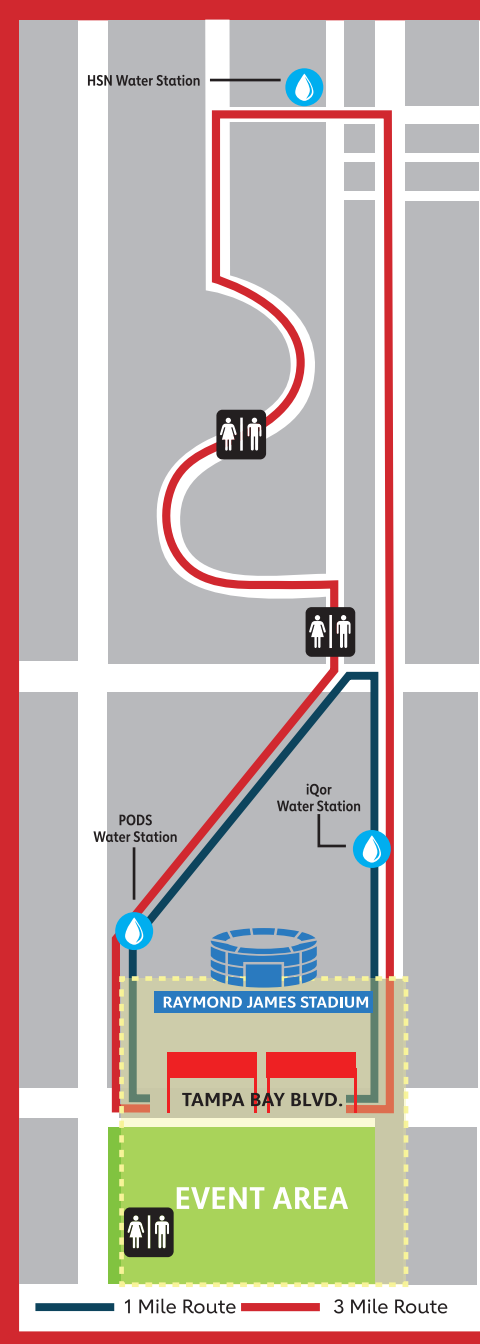

1. 1 Sparkman Wharf
2. 2 Tampa Bay Rays
3. 3 Silent Disco Sponsored by Amscot
4. 4 GTE Financial
5. 5 Humana
6. 6 Tampa General Hospital Employee Area
7. 7 Tampa General Hospital
8. 8 HSN Employee Area
9. 9 Nielsen
10. 10 Nielsen Employee Area
11. 11 World Wide Technology/Veritas
12. 12 Caspers Company
13. 13 Jabil Employee Area
14. 14 Vology
15. 15 Valley Bank Employee Area
16. 16 HCA West Florida Employee Area
17. 17 HCA West Florida
18. 18 EWI
19. 19 Walgreens Employee Area
20. 20 Walgreens
21. 21 Franklin Street
22. 22 University of South Florida
23. 23 Smith & Associates Real Estate
24. 24 ConnectWise
25. 25 AAA
26. 26 Ashley HomeStore
27. 27 BayCare
28. 28 CDW Employee Area
29. 29 Transamerica
30. 30 Lawyers with Heart Meeting Area
31. 31 Holland & Knight
32. 32 Community Teams Meeting Area
33. 33 McNichols Company
34. 34 Florida Blue
35. 35 Tech Data
36. 36 WFLA, News Channel 8 Viewer Area
37. 37 Tampa Bay Lightning Employee Area
38. 38 Tampa Bay Lightning
39. 39 Johns Hopkins All Children's Hospital
40. 40 Citi
41. 41 Syniverse Employee Area
42. 42 PODS
43. 43 Magic 94.9, Hot 101.5, 97.X
44. 44 Bloomin' Brands
45. 45 Raymond James Employee Area
46. 46 Raymond James
47. 47 Florida Hospital Employee Area
48. 48 Florida Hospital
49. 49 Tribute Area
50. 50 Survivor Caps and Capes
51. 51 Pepin Distributing
52. 52 Pepin Distributing Employee Area
53. 53 SYKES Employee Area
54. 54 CPR Sponsored by SYKES
55. 55 Tampa Bay Trane
56. 56 LabCorp
57. 57 Franklin Templeton Employee Area
58. 58 JPMorgan Chase
59. 59 Blue Grace Logistics