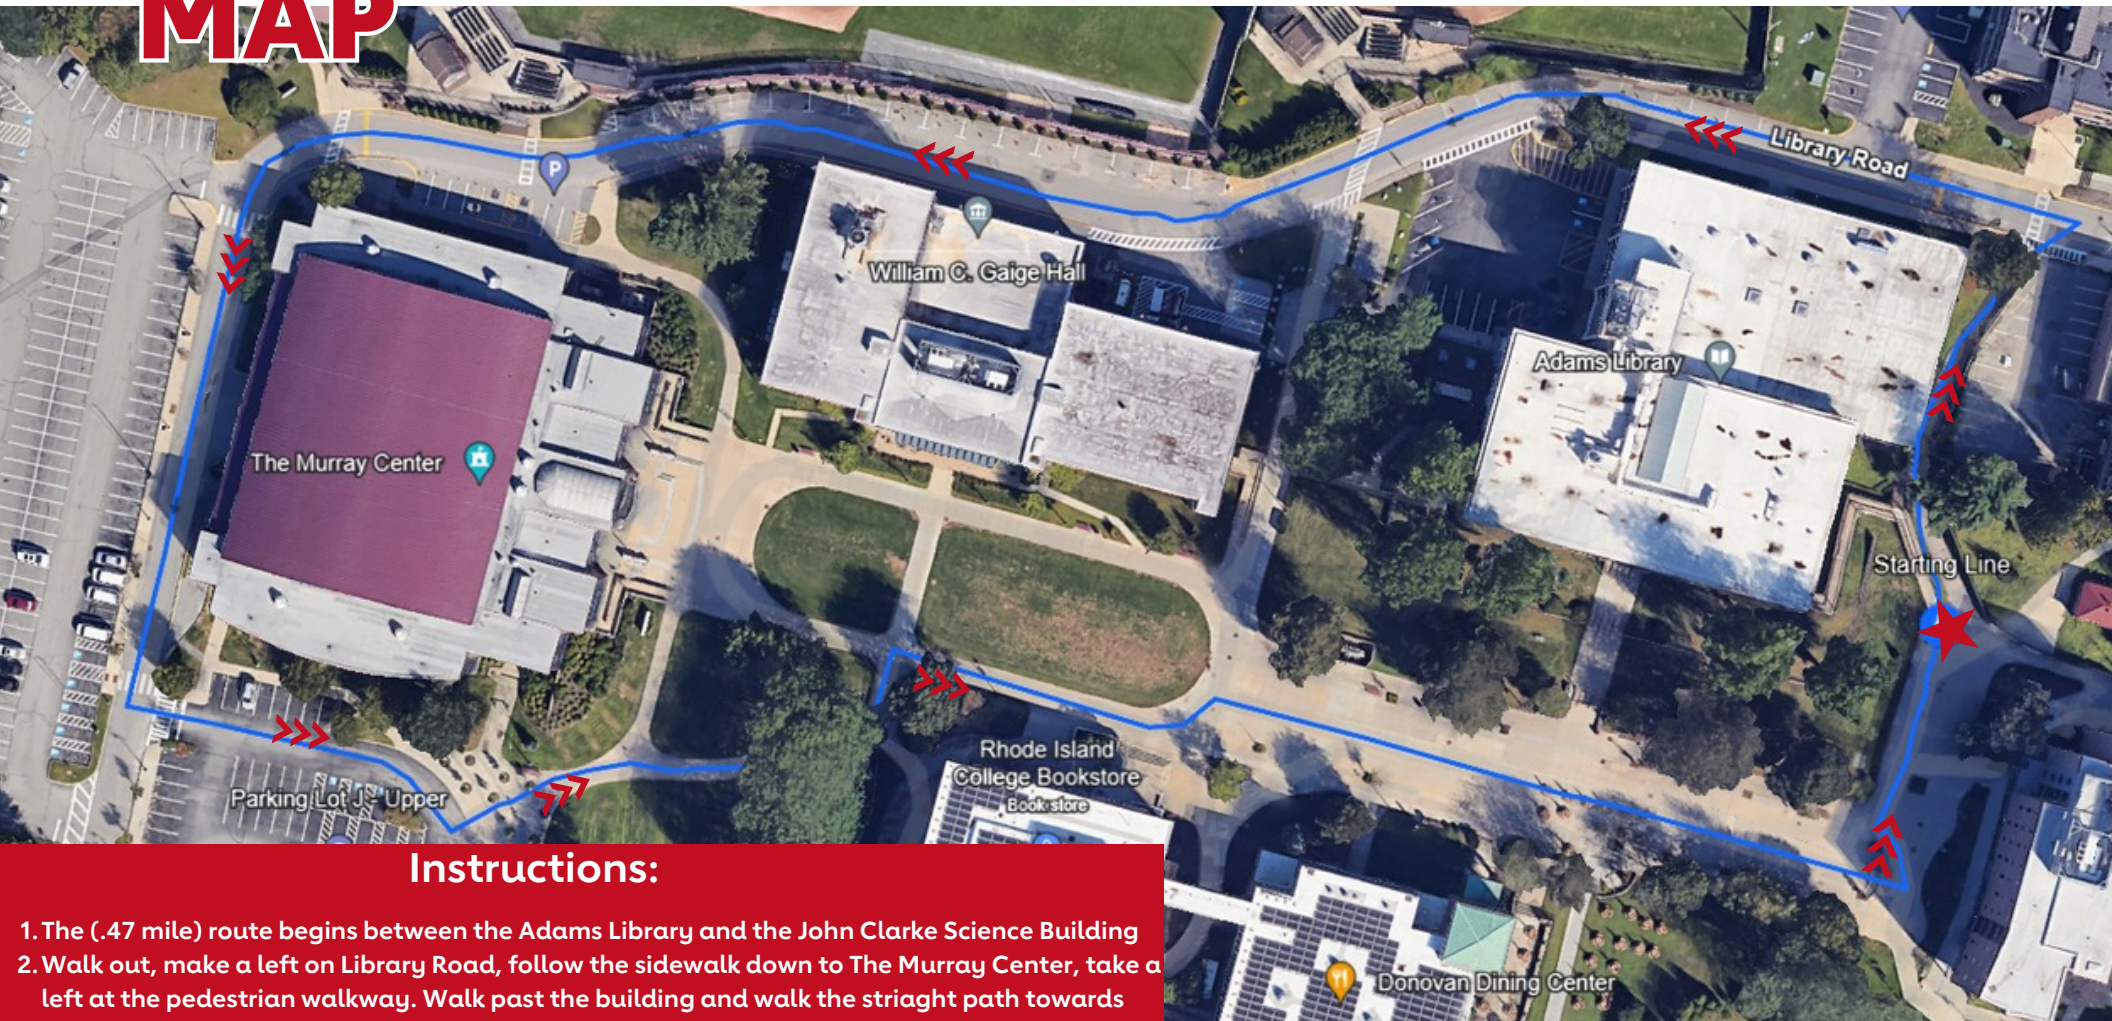

2024 SOUTHERN NEW ENGLAND HEART WALK

SHORTER ROUTE MAP

Saturday, June 8 | Festival Opens: 9:00 a.m. | Walk Begins: 10:00 a.m.
Rhode Island College | 600 Mt. Pleasant Ave, Providence, RI

Instructions:

1. The (.47 mile) route begins between the Adams Library and the John Clarke Science Building
2. Walk out, make a left on Library Road, follow the sidewalk down to The Murray Center, take a left at the pedestrian walkway. Walk past the building and walk the straight path towards the Main Quad. Walk through the Quad, take a left and you will be at the start of the route.
3. Walk the Route as many times as you would like!
4. The Route ends back between Adams Library and the John Clarke Science Building