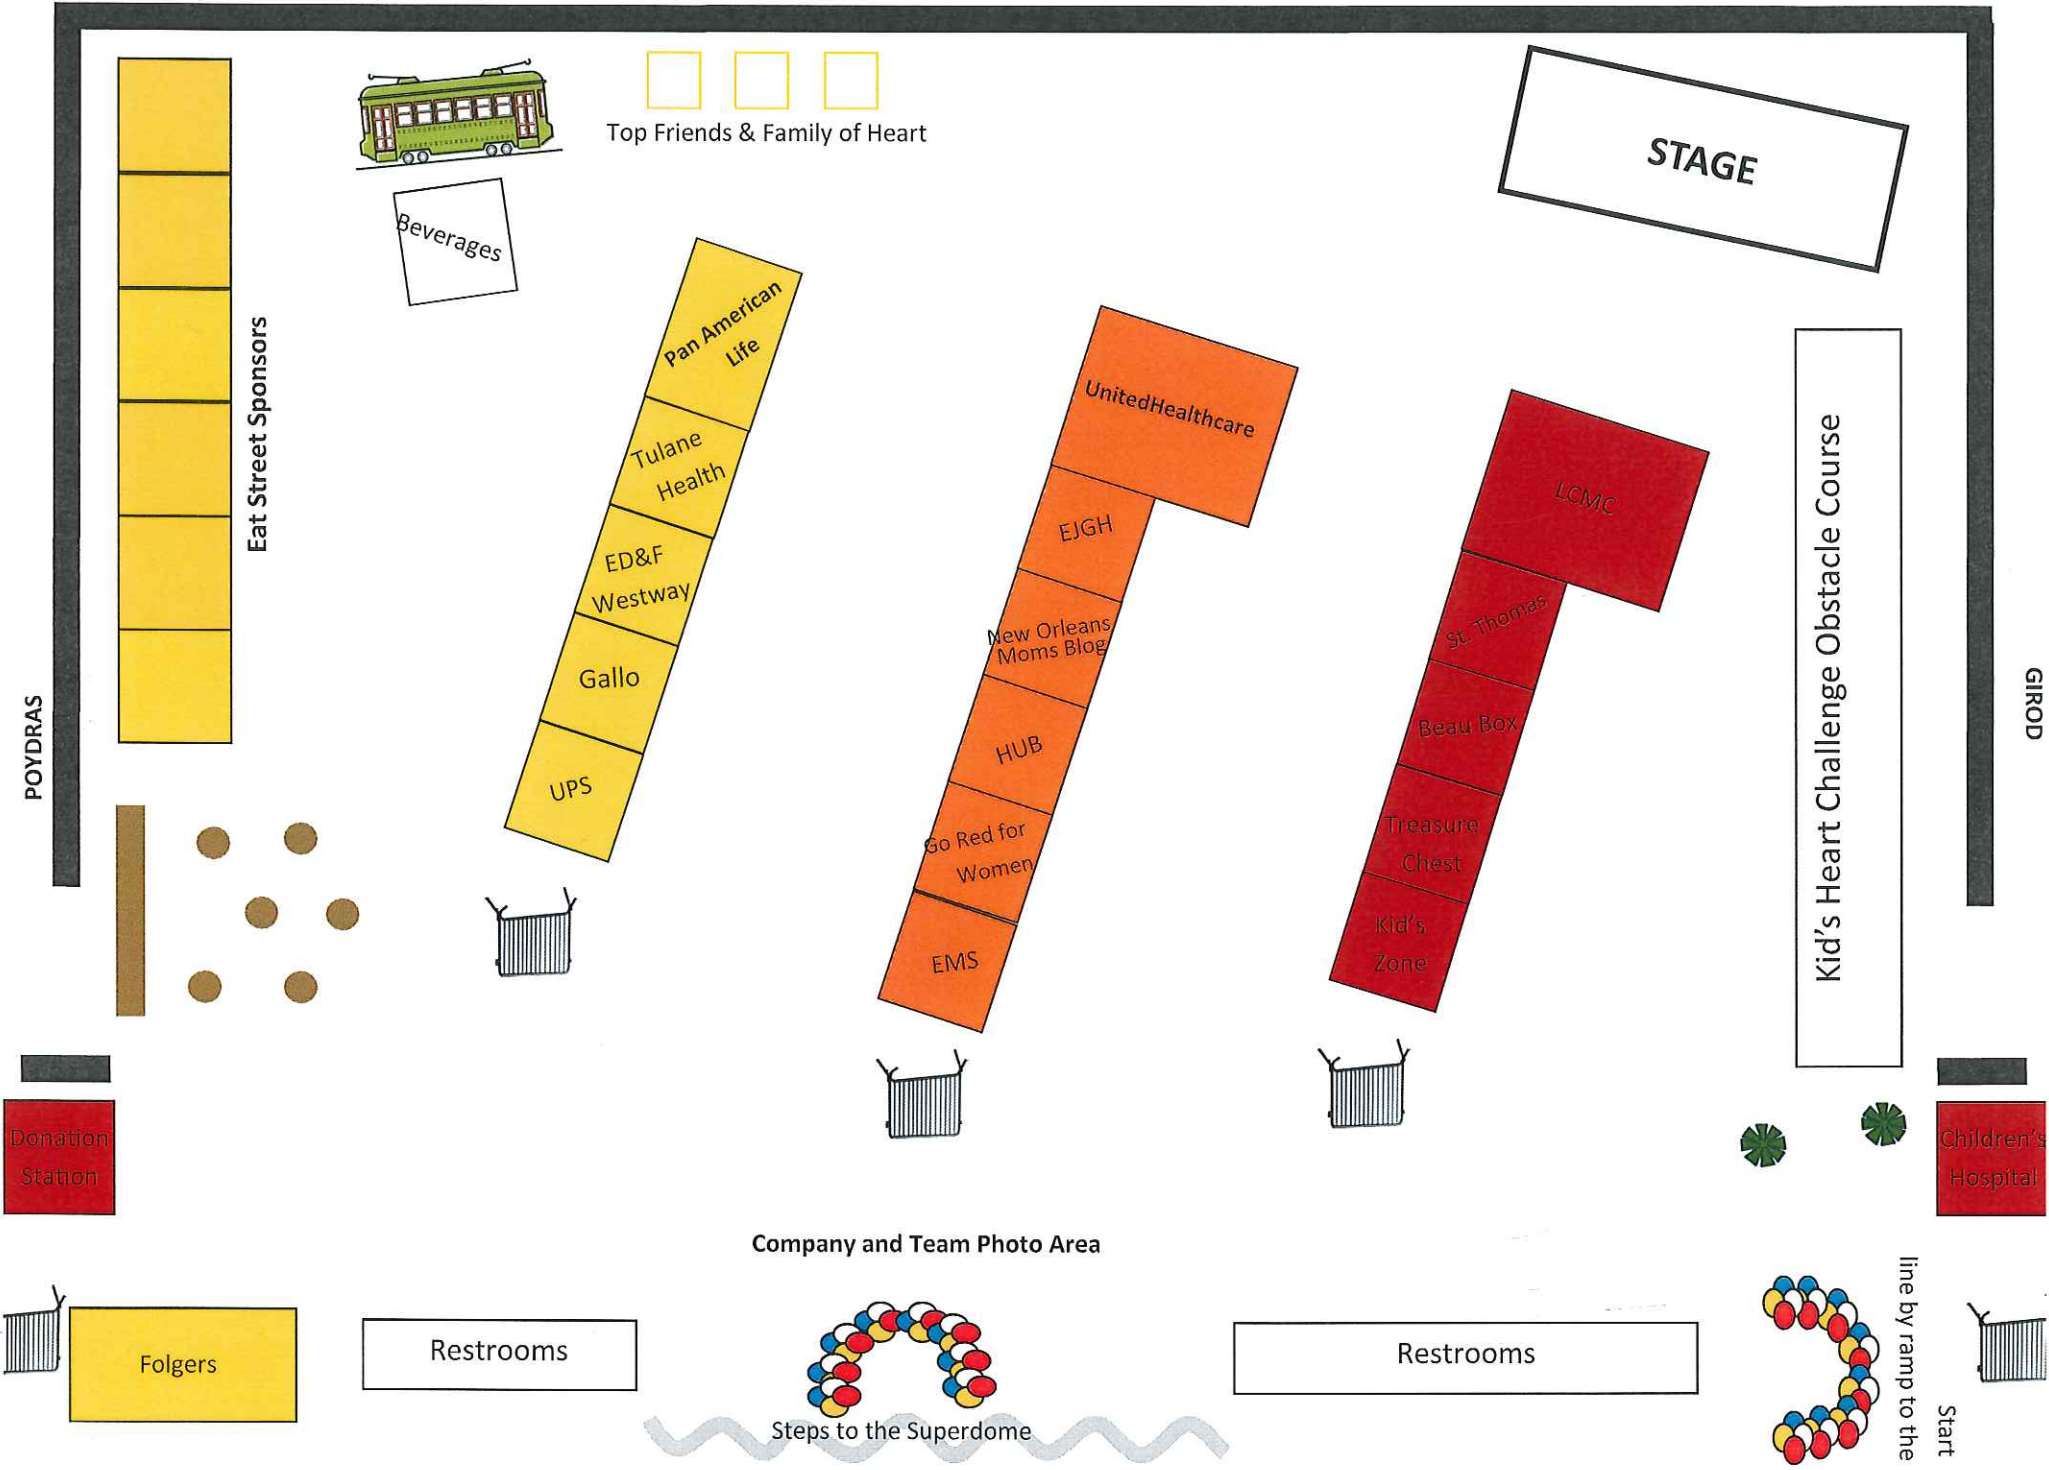

Note: Map is not true to size/space

POYDRAS

Eat Street Sponsors

Beverages

Top Friends & Family of Heart

Pan American Life

Tulane Health

ED&F Westway

Gallo

UPS

UnitedHealthcare

EJGH

New Orleans Moms Blog

HUB

Go Red for Women

EMS

LCMC

St. Thomas

Beau Box

Treasure Chest

Kid's Zone

Kid's Heart Challenge Obstacle Course

GIROD

Donation Station

Children's Hospital

Company and Team Photo Area

Folgers

Restrooms

Steps to the Superdome

Restrooms

line by ramp to the

Start