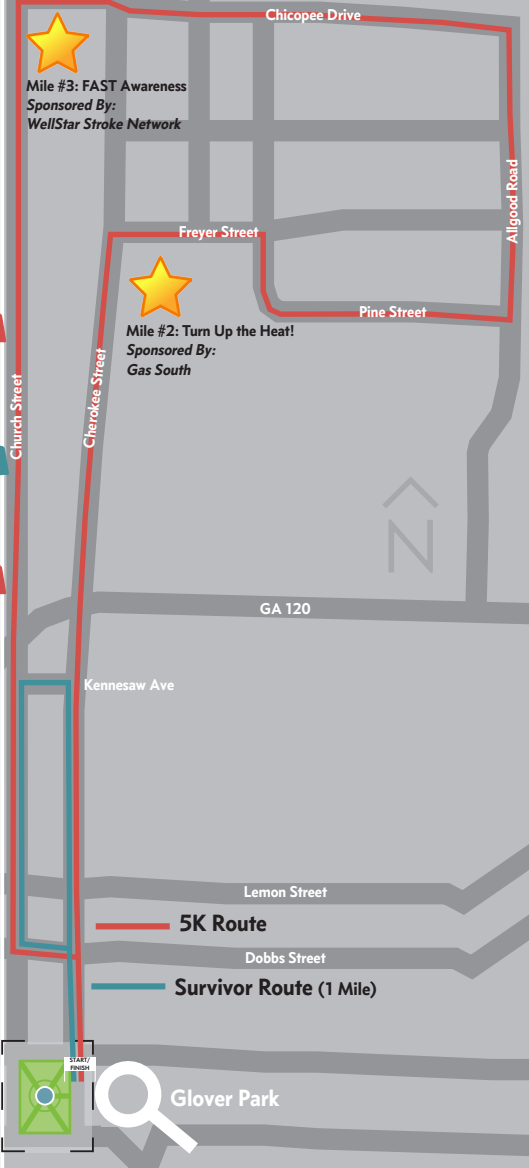

SHILLINGS
ON THE SQUARE

SUGAR CAKES

THE STRAND THEATER
VIP AREA/BREAKFAST

Lawrence Street (North Park)

Church Street (West Park)

Whitlock Ave (South Park)

Route Map

START/
FINISH

Sponsored By: Greystone Power

WellStar

Runners

Metro Atlanta Ambulance

Survivors

Brasfield & Gorrie

Walkers

Gas South

CDH Partners

OnePath

Cobb EMC

Philips

Parking

Parking is available on neighborhood streets surrounding the park or in the Cobb County Parking Deck on Cherokee Street.