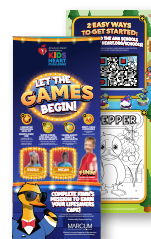

WHAT'S IN THE BOX

KIDS HEART CHALLENGE

Education Kit Envelope

Healthy Heart, Brain & Body Poster

Anatomy Poster

Character/Goal Poster

Thank-You Gift Posters (5)

Classroom Posters (5)
(if applicable)

Mid-Event Reminders
(pack of 50)
(if applicable)

Disposable Banner

Collection Envelope/
Letter (pack of 50)

Wristbands

T-Shirts (2)

QR Stickers
(pack of 112)
(if applicable)

Tyvek Envelopes (2)

Character Clips
(Pepper, Wynn, Dakota, Rain, Ace, Riley)