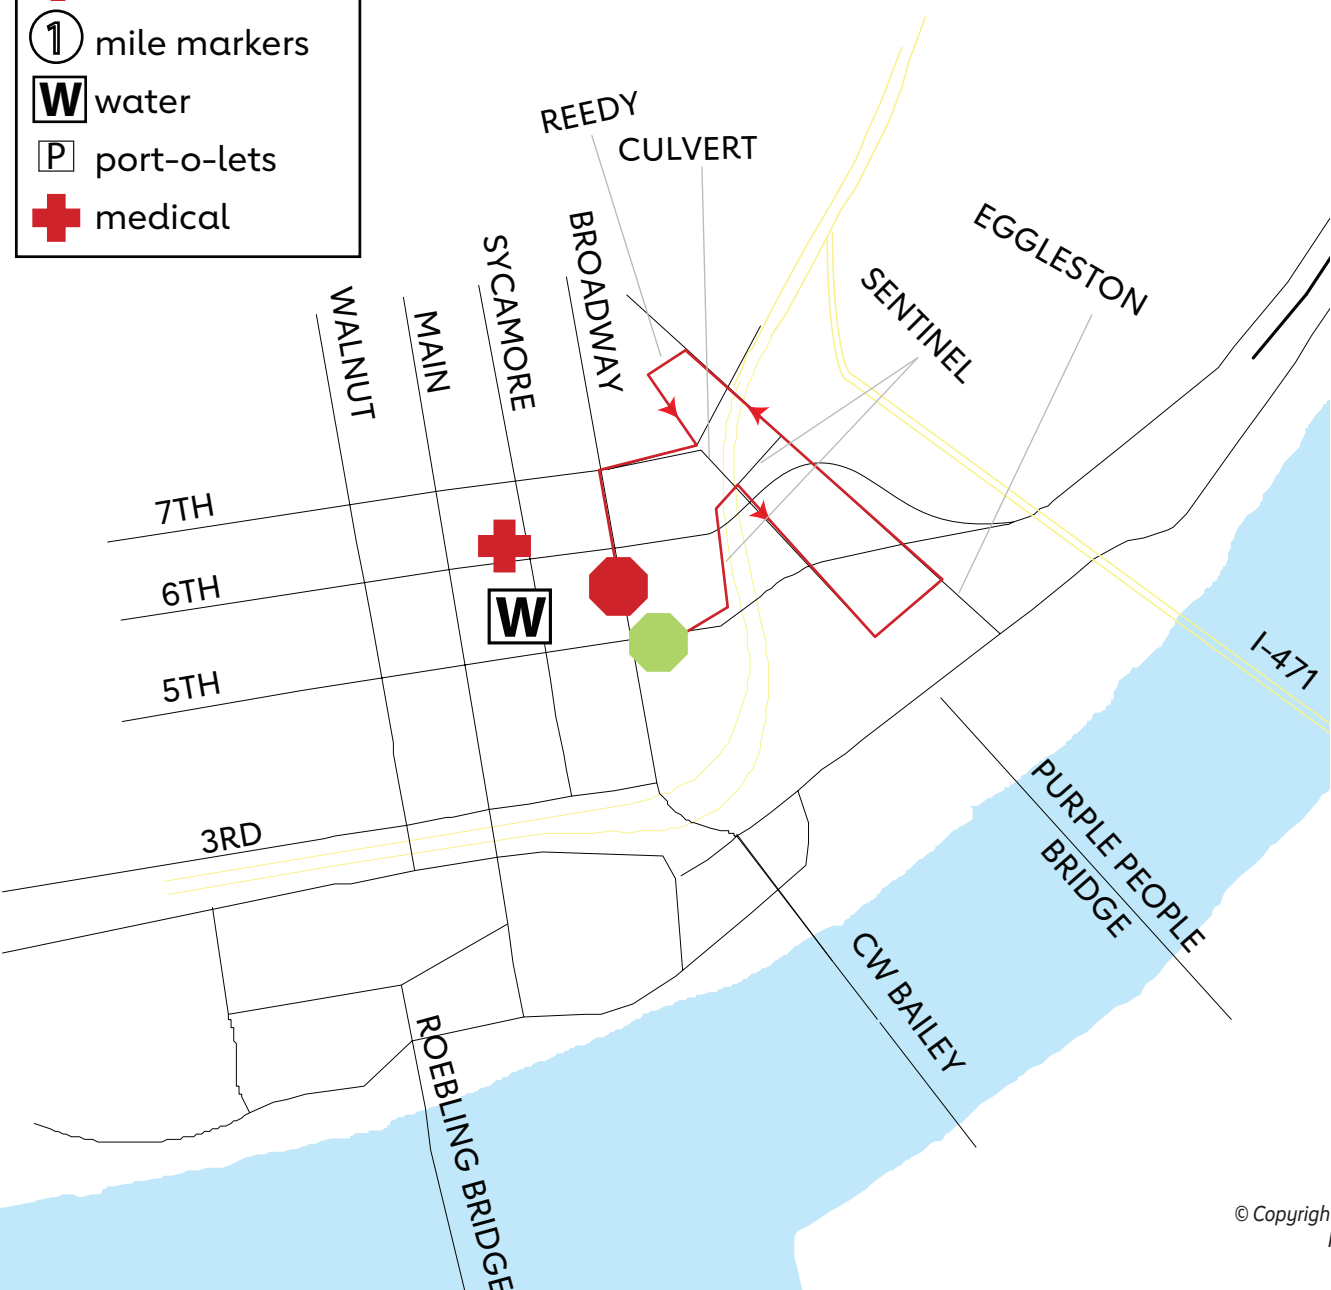

*course and assets are subject to change

American Heart Association.
Heart Mini Marathon & Walk™

LEGEND

- course
- start
- finish
- ① mile markers
- W water
- P port-o-lets
- ⊕ medical

1.5K KIDS RACE

March 17, 2024

Sponsored locally by

TURN BY TURN DIRECTIONS:
 Start on 5th between Broadway and Sentinel. 5th to Sentinel, right on Culvert, left on 4th, left on Eggleston, left on Reedy, left on Culvert, right on 7th, and left on Broadway. Continue south on Broadway to the finish line.