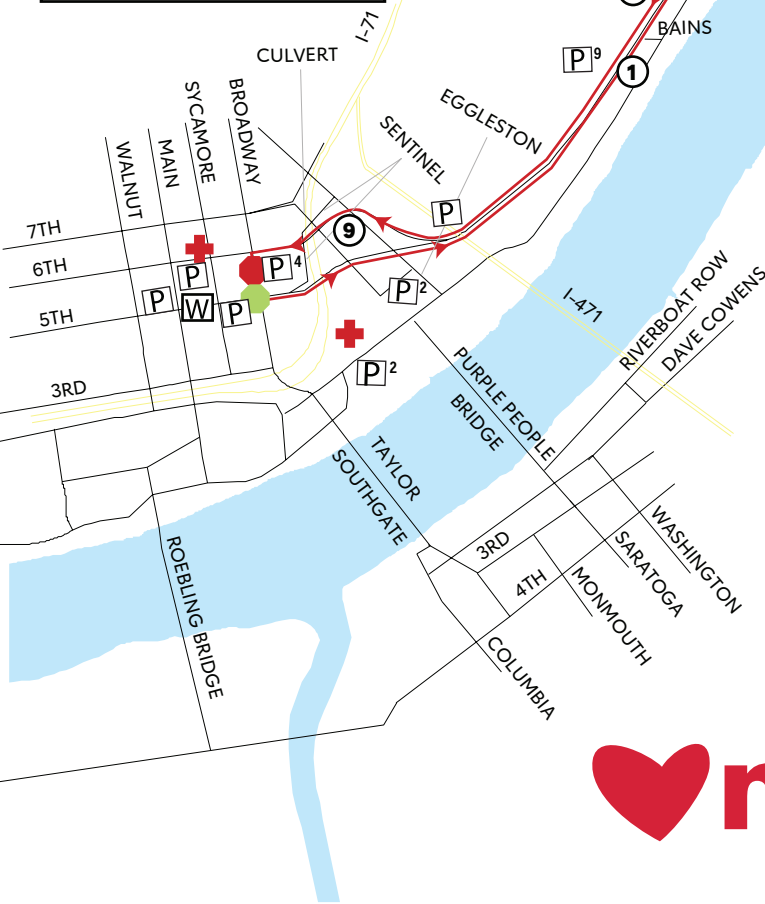

American Heart Association®
Heart Mini Marathon & Walk™

*course and assets are subject to change

LEGEND

- course
- start
- finish
- ① mile markers
- W water
- P port-o-lets
- ⊕ medical

15K HEART MINI

March 17, 2024 | 7:30 AM

TURN BY TURN DIRECTIONS:
 Start on 5th between Broadway and Sentinel, go east on 5th as 5th becomes Columbia Pkwy, turn around on Columbia Pkwy before Delta and on the return go north on Torrence Pkwy to a turn-around on Torrence about 1/4 mile up, on the return down Torrence, turn west on Columbia Pkwy and take the 6th Street Exit and finish on Broadway between 5th and 6th.