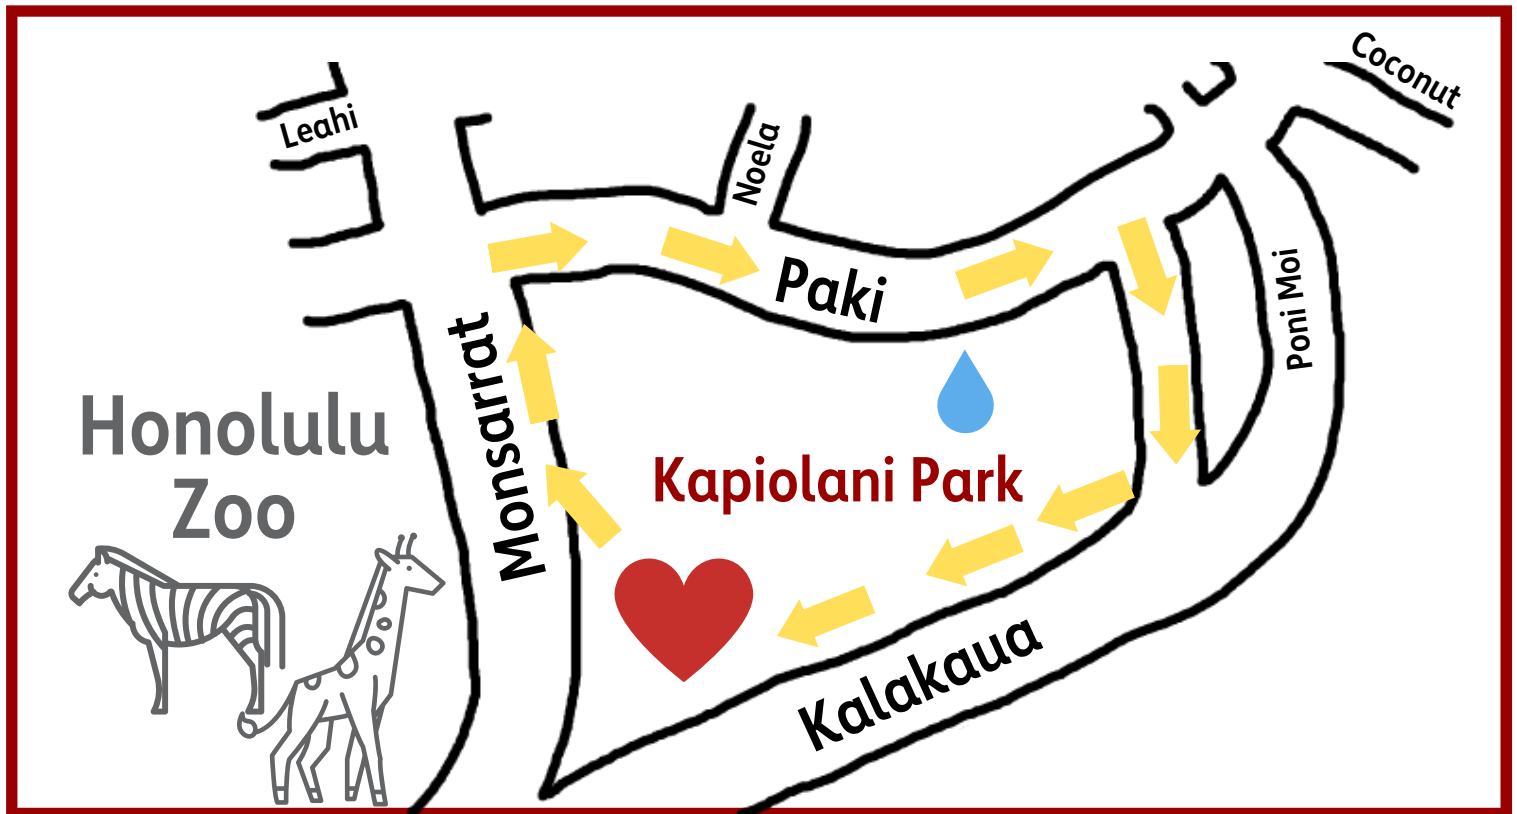

American Heart Association.
Heart Walk.

2022 Hawaii Heart Walk

Oahu Route Map

August 6, 2022

Parking & Directions

Our morning walk will begin at our fairgrounds located near the bandstand. This year's event offers a 1-mile route along the perimeter of Kapiolani Park. Walkers will start from the center parking lot along Monsarrat Ave, continue onto Paki Ave, turn right at Kalakaua Ave, and return back to the fair and tent area for more fun!

Parking will be available at Waikiki Elementary School, at the corner of Leahi and Monsarrat Ave, and Jefferson Elementary School, at the corner of Paki and Kapahulu Ave. Additional parking with shuttle services will be available at Kapiolani Community College.