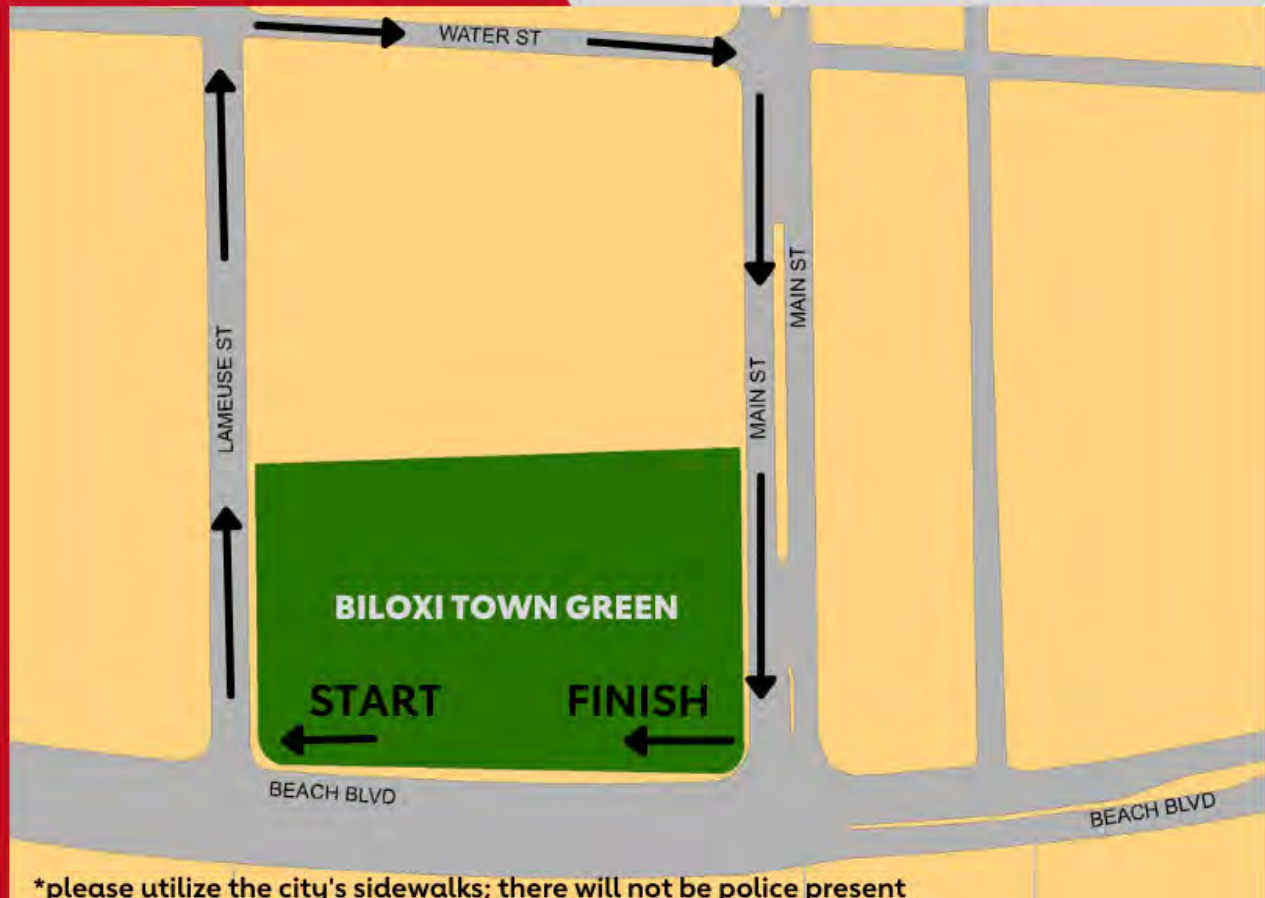

American Heart Association
Heart Walk

2021 Gulf Coast Heart Walk

Pop Up Start Line - Biloxi

Town Green

October 2nd

The route's Start/Finish Line is located on the south lawn of Town Green in Biloxi. To start, exit the west side of the park onto Lameuse Street and head north, right on Water Street, south on Main Street, right back into the park just before Beach Blvd. to complete the .5 mile loop. We encourage Survivors to complete 2 laps for 1 mile and walkers to complete 6 laps for approximately 3 miles.