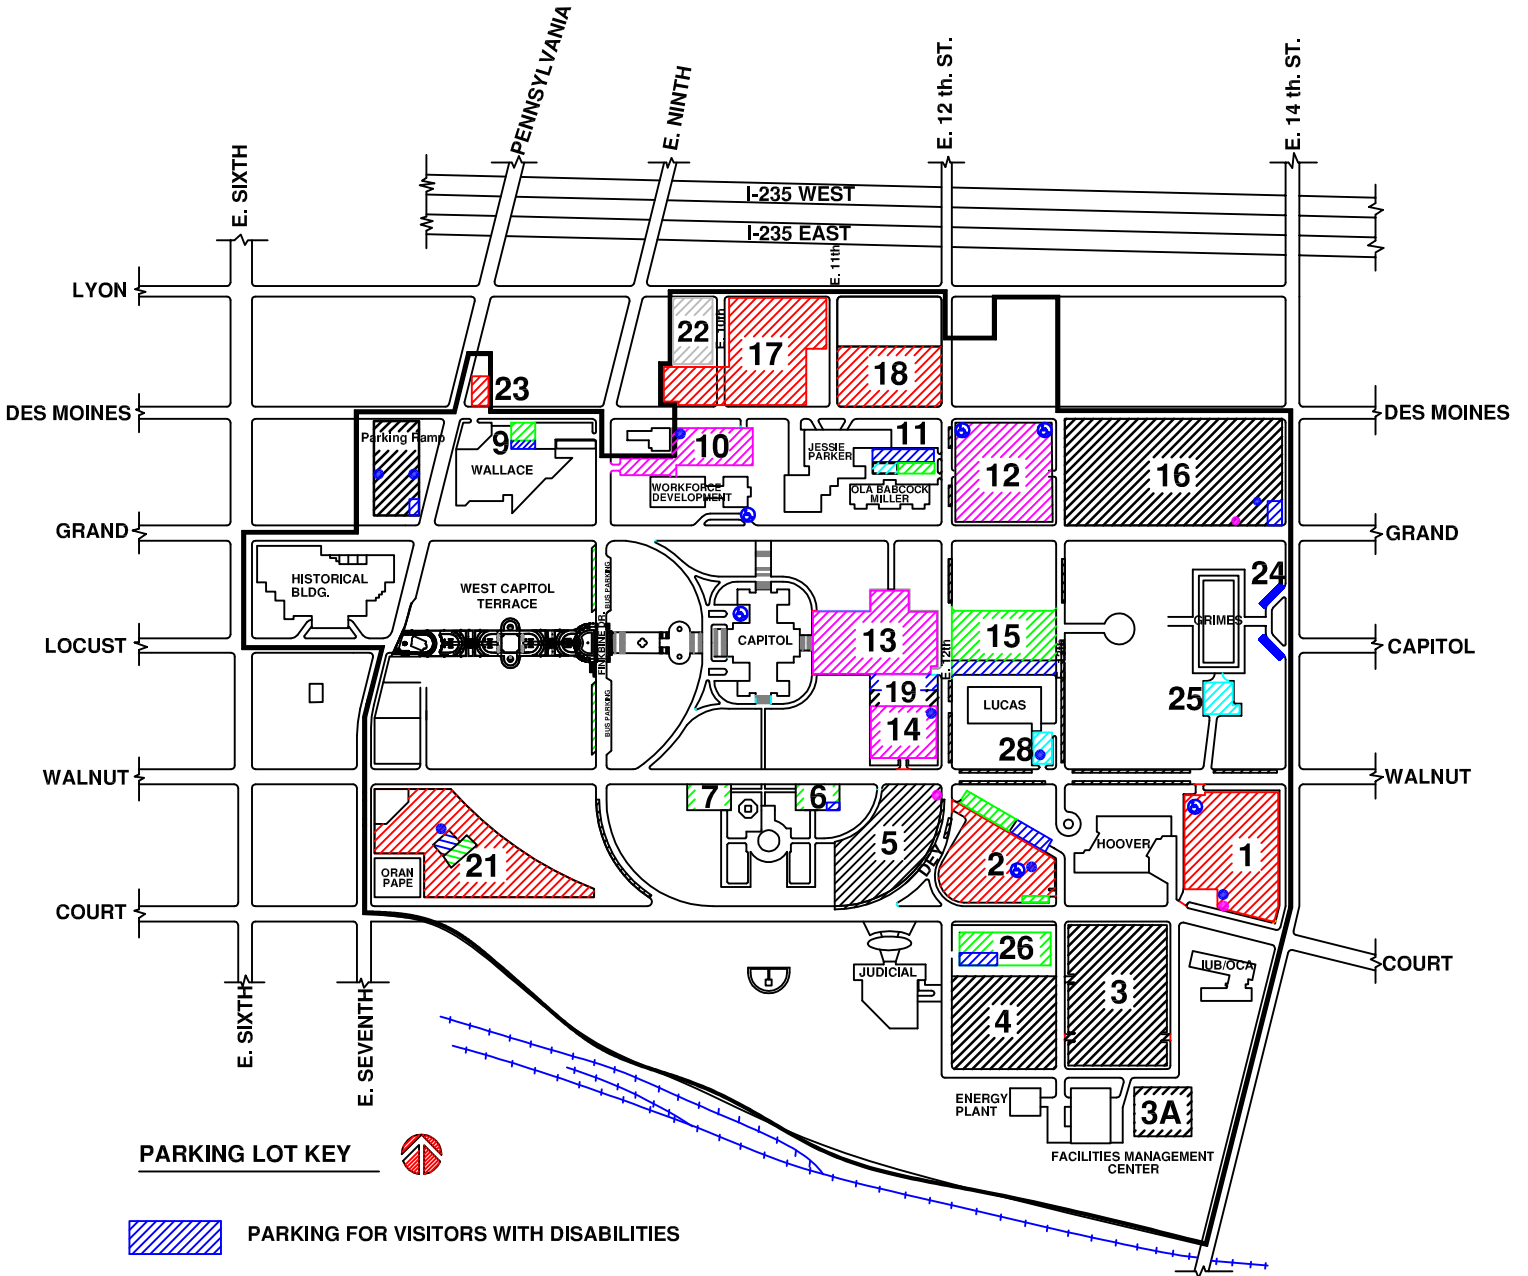

# IOWA CAPITOL COMPLEX

ADDITIONAL ACCESSIBLE PARKING IS ALSO LOCATED IN EMPLOYEE AND VISITOR LOTS.  
 UPDATED SEPTEMBER 8, 2017

### **Parking for Visitors with Disabilities:**

- East Walnut St. (Lot 6)
- Behind the Capitol Building on East 12th Street (Lot 19)
- Henry A. Wallace Building (Lot 9)
- Department of Public Safety Building (Lot 21)

### **Parking Ramp:**

- Corner of East Grand Ave. and Pennsylvania Ave.

### **Parking Lots Available for Visitors:**

- South of East Walnut Street (Lot 5)
- Behind the Capitol Building on East 12th Street (Lot 15)
- South of East Walnut Street (Lot 6)
- South of East Walnut Street (Lot 7)
- South of East Court Ave. (Lot 26)
- South of East Court Ave. (Lot 3)
- South of East Court Ave. (Lot 4)
- North of East Grand Ave. (Lot 16)