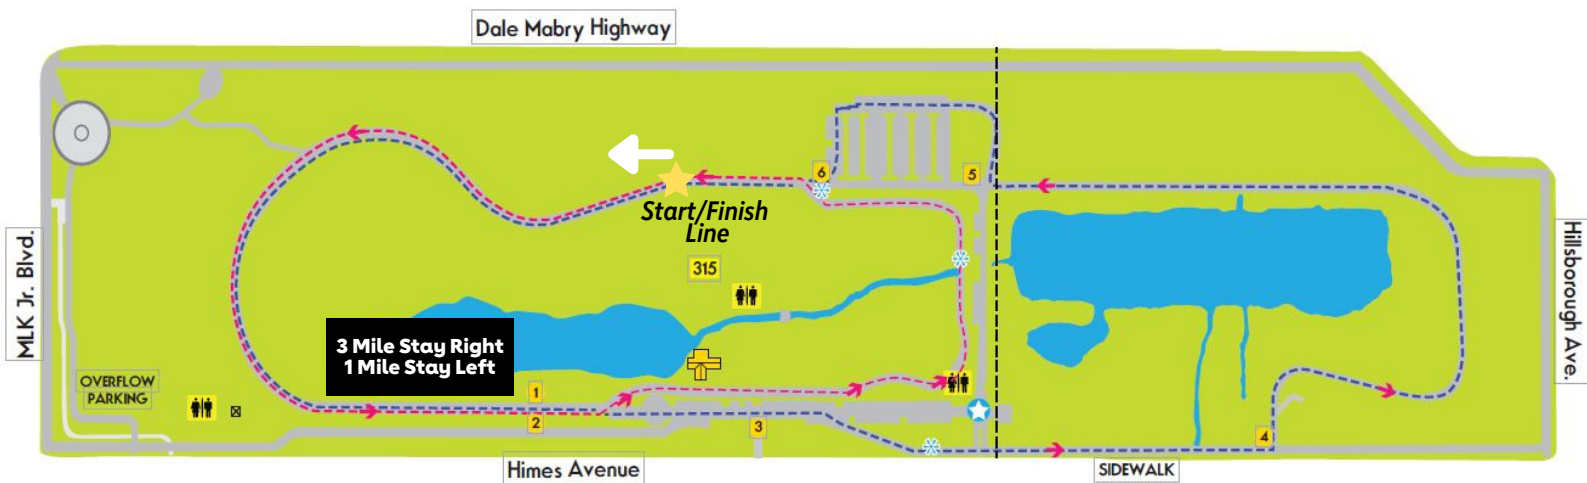

## 2021 TAMPA BAY POP UP START LINE

### AL LOPEZ PARK

4810 N Himes Ave, Tampa, FL 33614

Walk anytime between 8am and 11am

★ **\*Start & Finish Line is located by shelter 315**

**Red Loop**  
**1 Lap = 1 Miles**  
**3 Laps = 3 Miles**

#### Route

- Start by shelter 315
- Head straight on the walking path following park signage
- Follow the curve to the Left
- Head straight
- Turn left at the fork and head straight
- Make a left by the restrooms and head straight
- Make a left and head back to the start/finish line