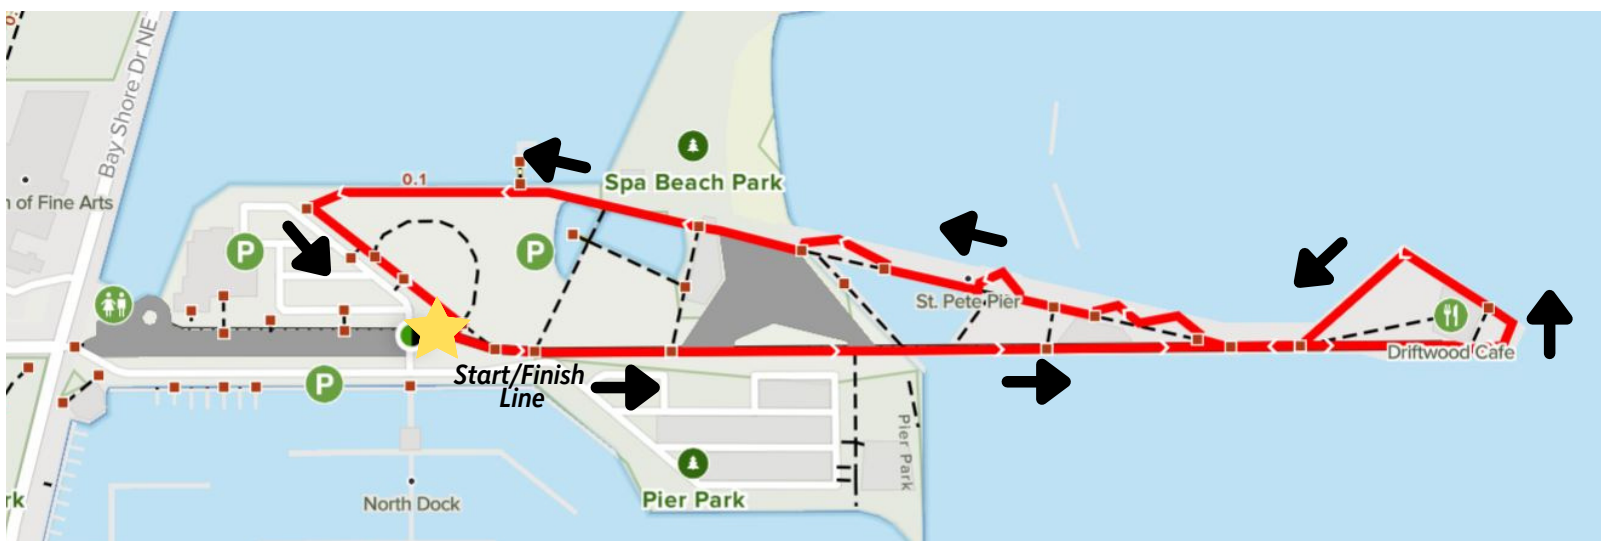

American Heart Association®
Heart Walk®

2021 TAMPA BAY POP UP START LINE

THE ST. PETE PIER

800 2nd Ave NE, St. Petersburg, FL 33701

Walk anytime between 8am and 11am

Route

1 Loop = 1 Mile

- Start at The Bending Arc sculpture
- Head straight down the pier following the sidewalk
- Turn left at the end of the pier and follow the perimeter sidewalk
- Head straight following the sidewalk path
- Turn left to walk under The Bending Arc Sculpture back to the Start/Finish line

★ ***Start & Finish Line is located by The Bending Arc sculpture**

THANK YOU TO OUR VENUE SPONSORS

No matter where you walk, make sure to share on social media!

#TBHeartWalk