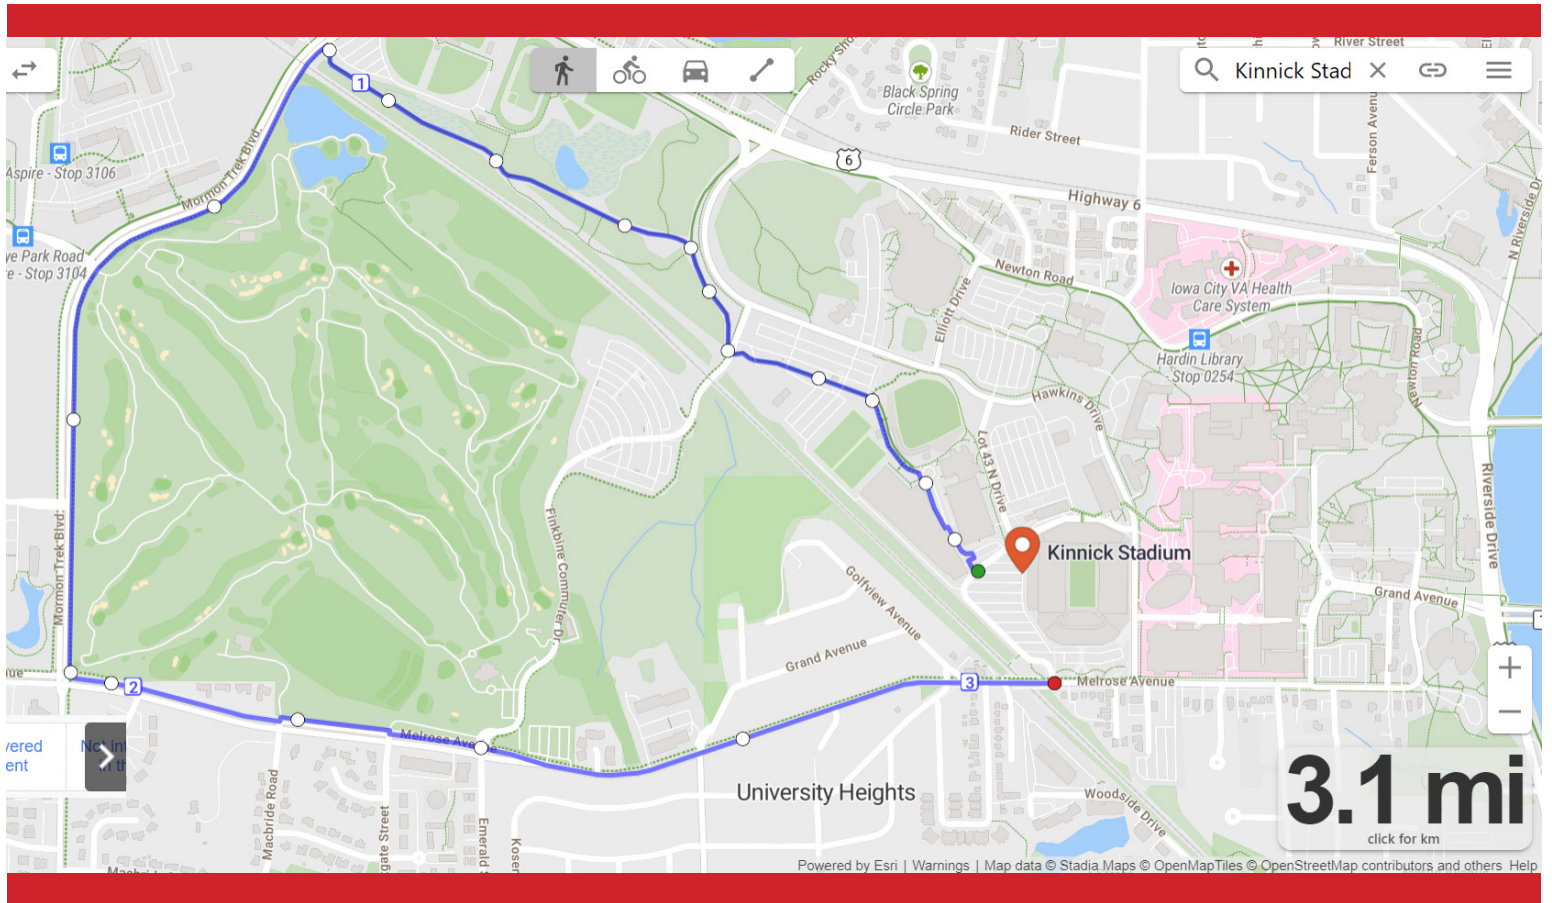

American Heart Association®
Heart Walk®

CORRIDOR HEART WALK 5K ROUTE

1. Walk straight along Kinnick Stadium Sidewalk.
2. Turn left onto Evashevski Drive
3. Turn right at the University of Iowa Hansen Football Performance Center and continue straight on path towards University of Iowa Duane Banks Field.
4. Follow UI Finkbine Trail to the left of Duane Banks Field.
5. Continue straight across Finkbine Commuter Drive to stay on UI Finkbine trail.
6. At the Y in the path turn left towards Hawkeye Track Complex & Hawkeye Softball Complex
7. Turn left onto Mormon Trek Blvd.
8. Turn left onto Melrose Ave.
9. Turn left onto Evashevski Drive to finish at Kinnick Stadium.