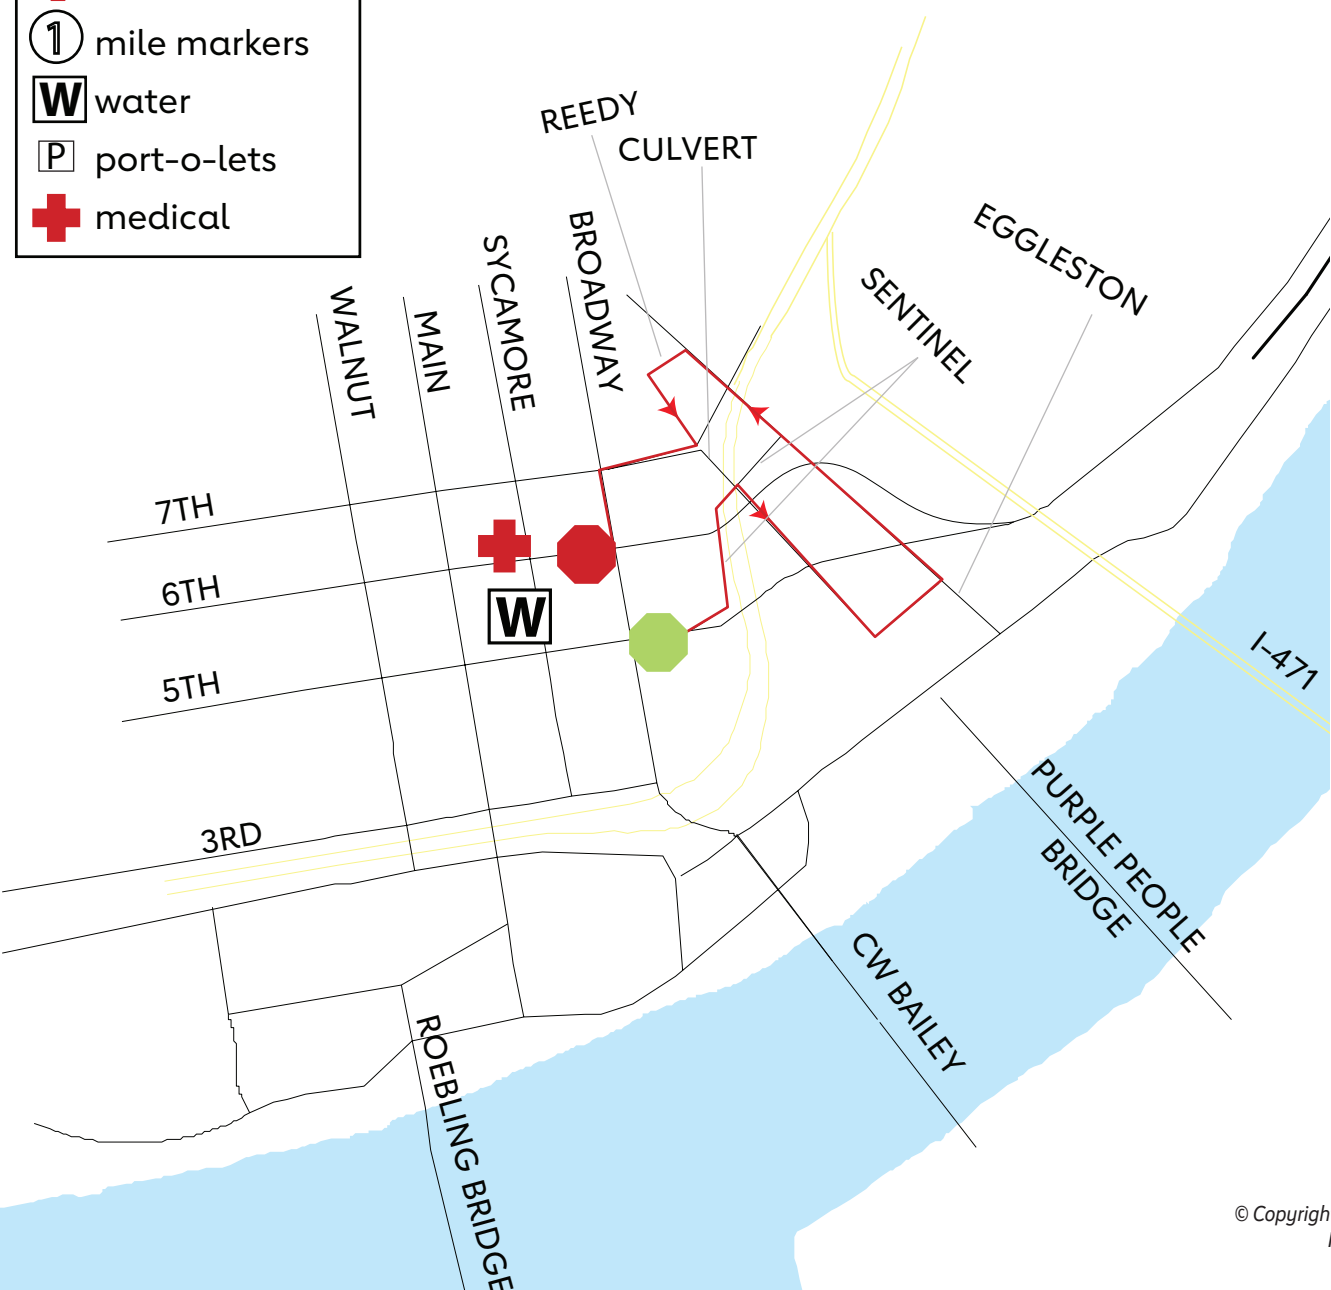

*course and assets are subject to change

American Heart Association.
Heart Mini Marathon & Walk™

LEGEND

- course
- start
- finish
- ① mile markers
- W water
- P port-o-lets
- ⊕ medical

1.5K KIDS RACE

March 19

Sponsored locally by

TURN BY TURN DIRECTIONS:
 Start on 5th between Broadway and Sentinel. 5th to Sentinel, right on Culvert, left on 4th, left on Eggleston, left on Reedy, left on Culvert, right on 7th, and left on Broadway. Finish on 6th and Broadway.

Route Questions? Please contact:
Megan Schehr at (513) 699-4209