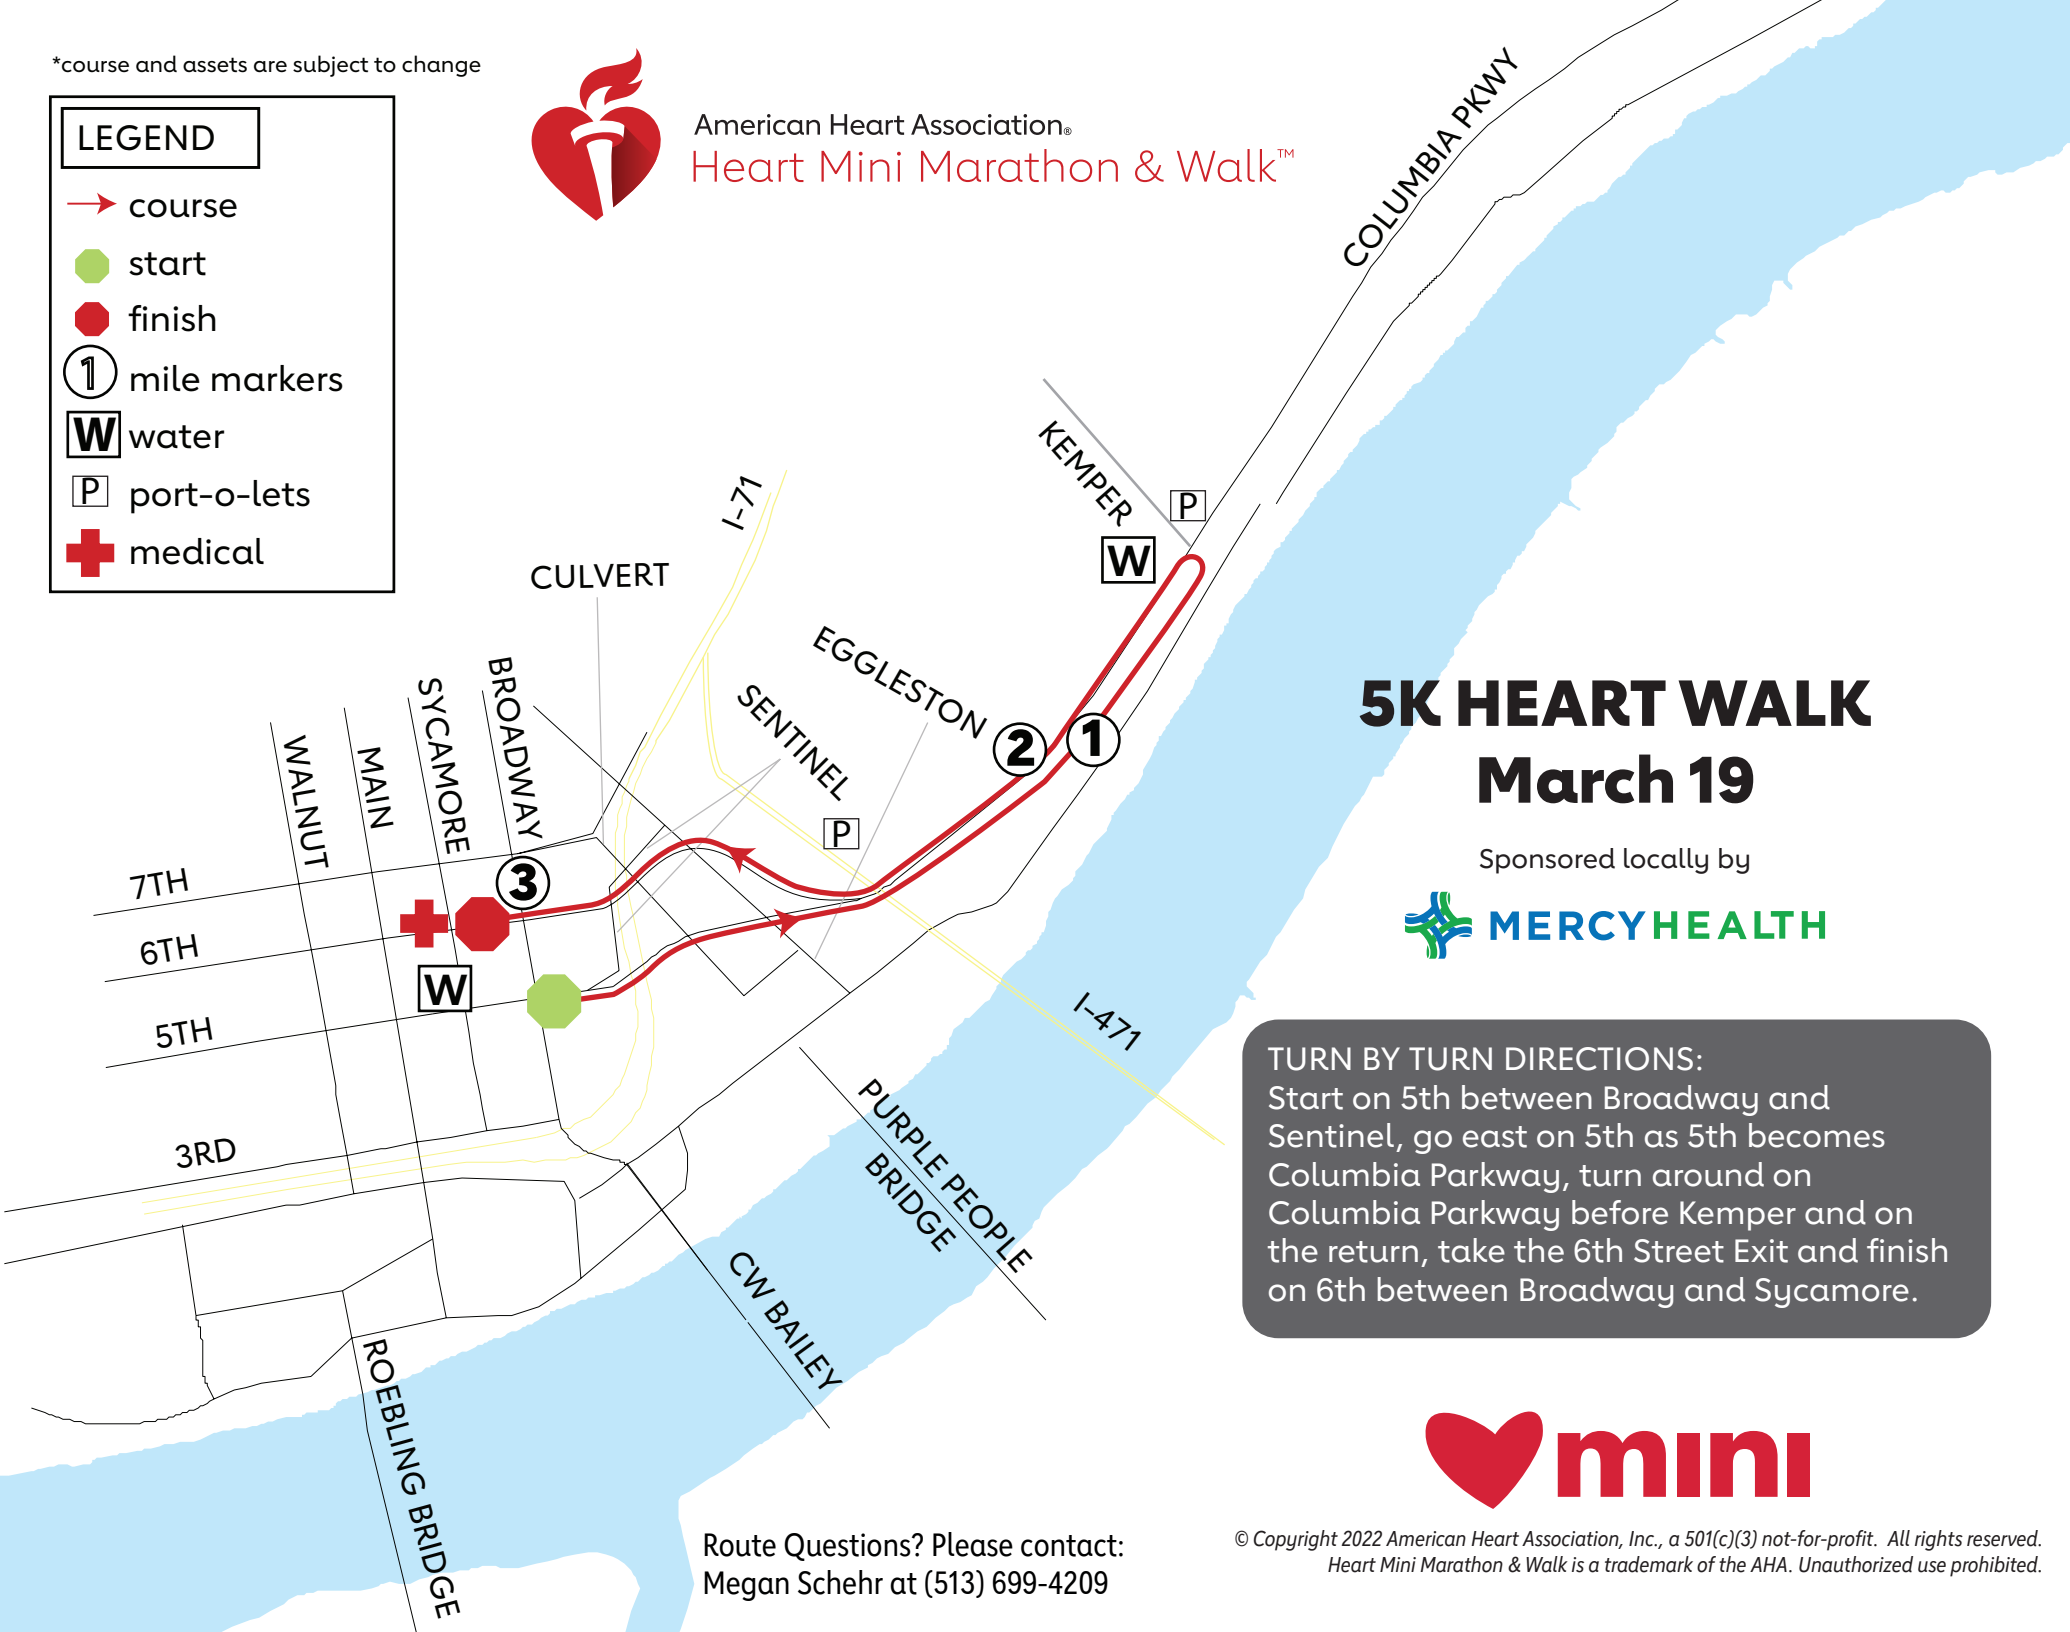

*course and assets are subject to change

American Heart Association®
Heart Mini Marathon & Walk™

LEGEND

- course
- start
- finish
- ① mile markers
- W water
- P port-o-lets
- ⊕ medical

5K HEART WALK March 19

Sponsored locally by

TURN BY TURN DIRECTIONS:
 Start on 5th between Broadway and Sentinel, go east on 5th as 5th becomes Columbia Parkway, turn around on Columbia Parkway before Kemper and on the return, take the 6th Street Exit and finish on 6th between Broadway and Sycamore.

Route Questions? Please contact:
Megan Schehr at (513) 699-4209

© Copyright 2022 American Heart Association, Inc., a 501(c)(3) not-for-profit. All rights reserved.
Heart Mini Marathon & Walk is a trademark of the AHA. Unauthorized use prohibited.