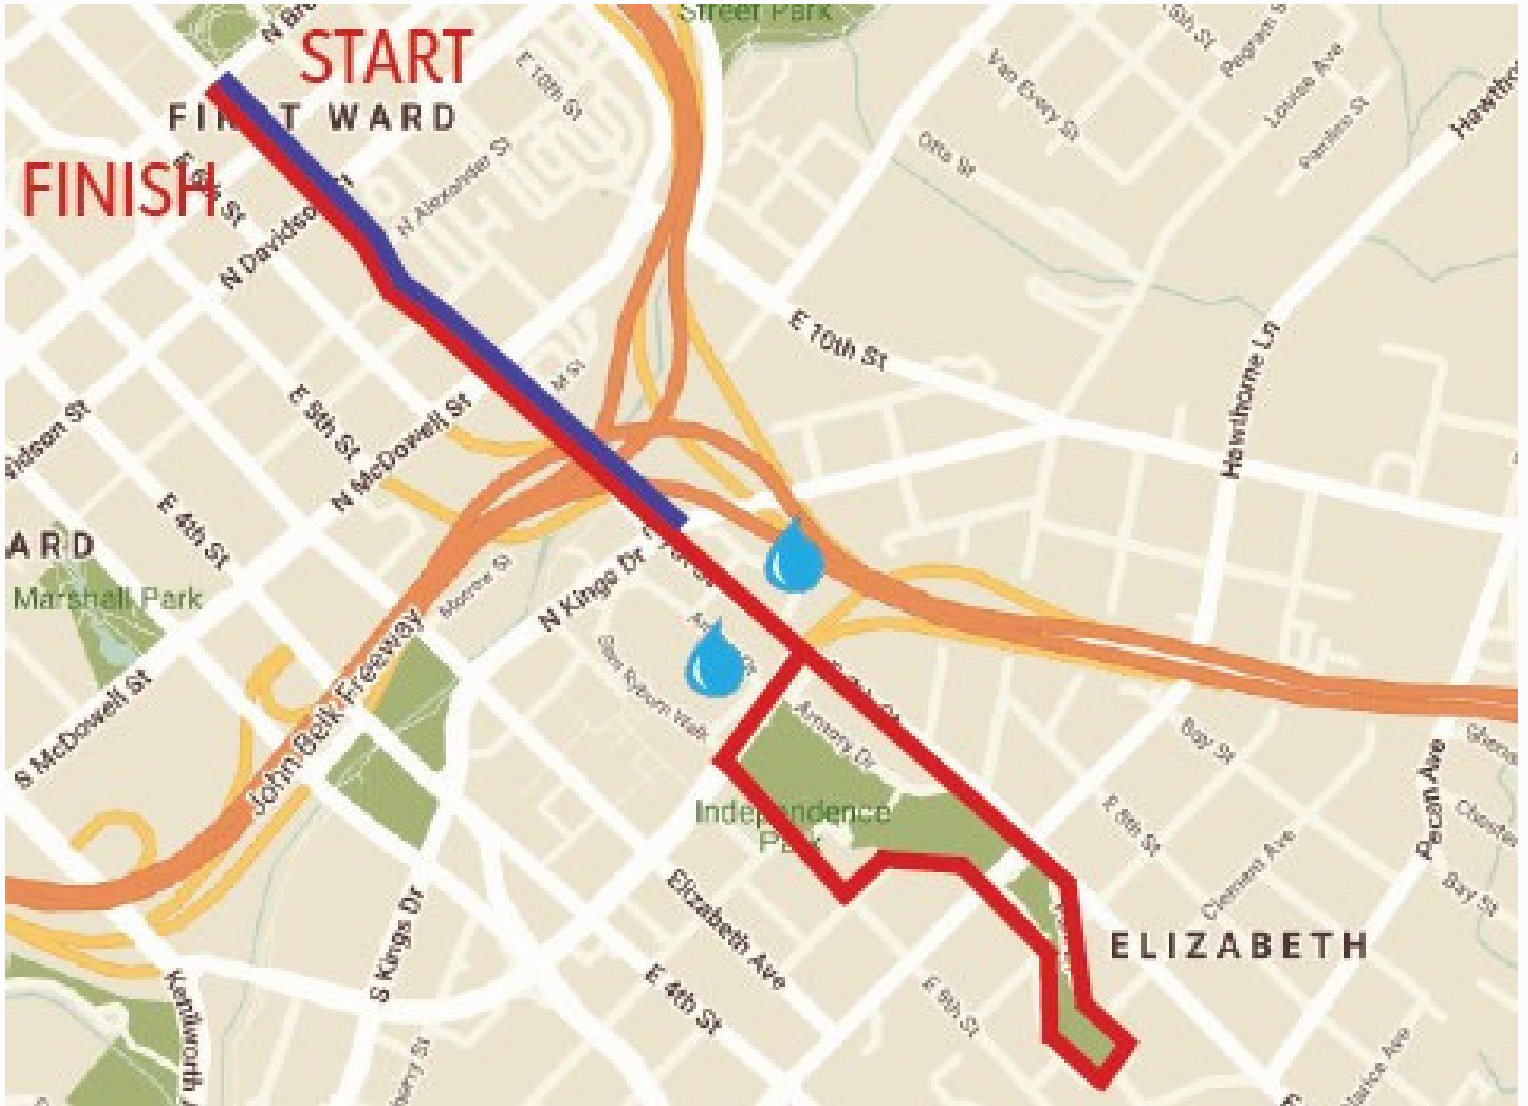

Heart Walk Route

1-
mile

3-miles

= Hydration
Station

Sealed Air®