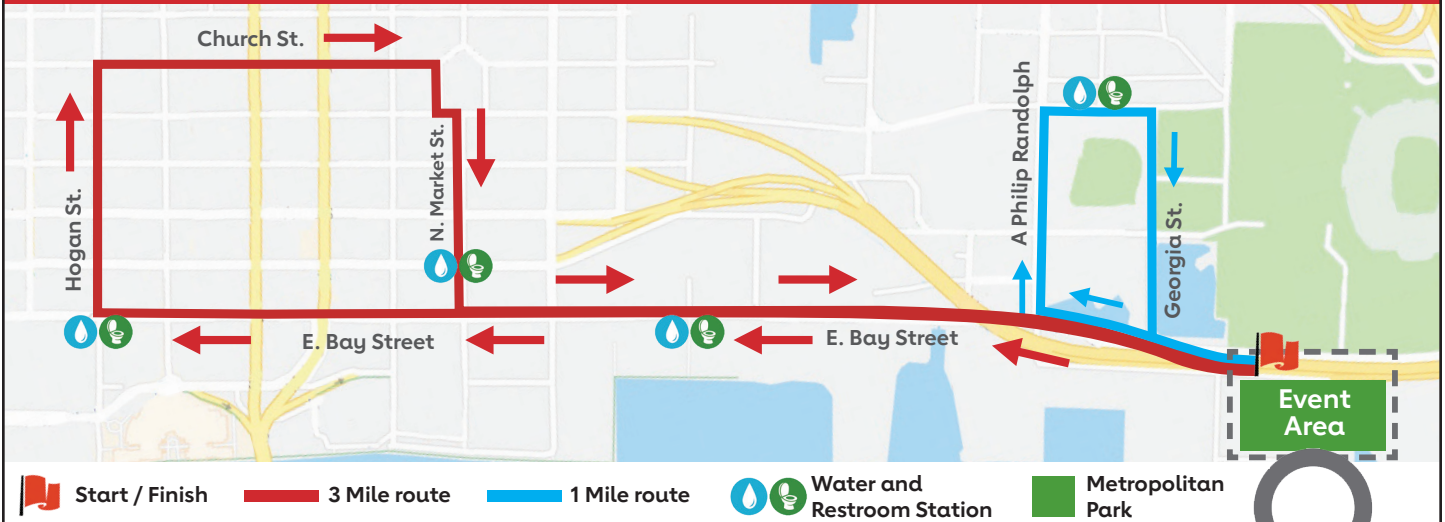

2019 First Coast Heart Walk Route and Park Map

- | | | |
|--------------------------------|---|---------------------------|
| 1. Baptist Health Welcome Home | 11. Memorial Hospital | 21. Alive Credit Union |
| 2. Baptist Health | 12. Johnson & Johnson Vision | 22. UF Health |
| 3. Coastal Specialists | 13. Amazon | 23. Portable Restrooms |
| 4. Stein Mart | 14. The Main Street America Group | 24. Survivor & VIP Lounge |
| 5. Florida Blue | 15. Pet Paradise Top Dog | |
| 6. Ascension St. Vincent's | 16. Mayo Clinic | |
| 7. Jacksonville Jaguars | 17. Fickling Construction/Memorial Wall | |
| 8. Kids Fun Zone | 18. Donation Collection | |
| 9. Kids Heart Challenge | 19. Millennium Physicians Group | |
| 10. Food Tent | 20. Food Tent | |