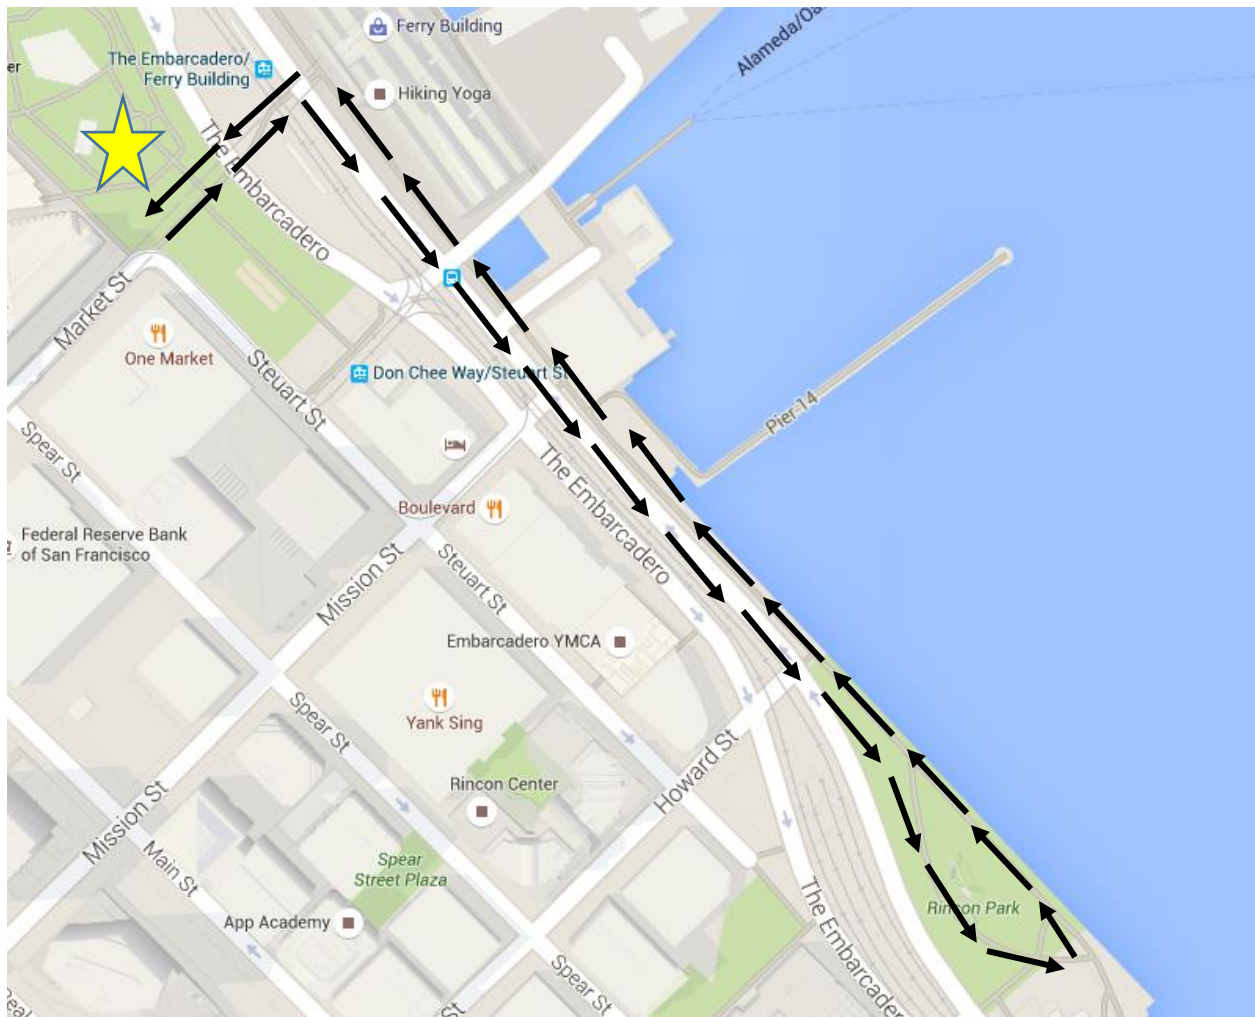

SAN FRANCISCO HEART WALK – 5K

September 13th, 2019

MIRACLE MILE

DIRECTIONS

- Turn left out of the Festival Area onto Market St.
- Cross the street at the light
- Turn right onto the Embarcadero
- Walk on the right side of Cupid's Span.
- Turn around to walk on the other side of Cupid's Span
- Walk back down to Market St.
- Turn left on Market St.
- Turn right back into Festival Area