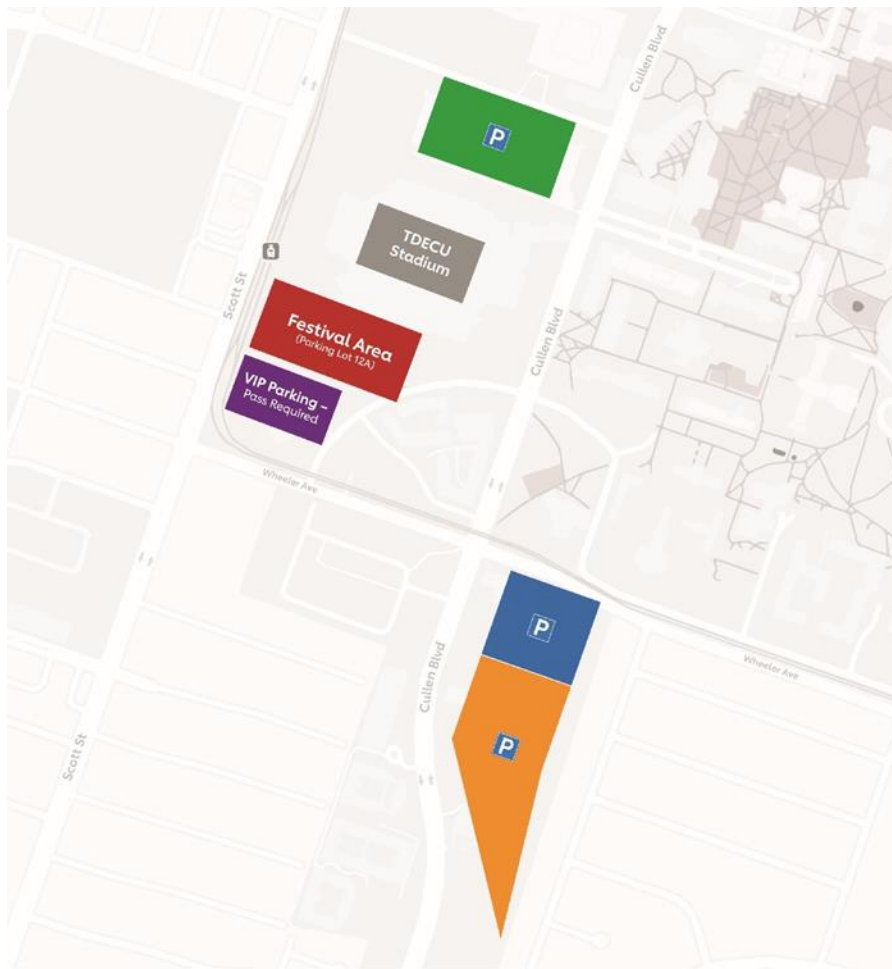

1. Take the METRO Rail Purple line to TSU/UH Athletic District (Robertson Stadium). Festival area will be just south of the stadium.
2. Multiple bus routes offer local service to the University of Houston. Look for routes with destination at the TDECU Stadium.
 - a. 29: Cullen/Hirsh → TDECU Stadium
 - b. 54: Scott → TDECU Stadium

University of Houston - next to TDECU Stadium – Driving Directions

From all directions and main arteries in the city of Houston and its surrounding areas **north of the University of Houston campus**:

1. Merge onto I-45 headed south
2. Take exit 45A from I-45 S to Scott St.
3. Turn Right onto Scott Street
4. Continue on Scott St. & turn left onto Holman St. for Stadium Garage Parking
5. Continue on Scott St. & turn left onto Wheeler Ave. for 9C and 8A parking

From all directions and main arteries in the city of Houston and its surrounding areas **south of the University of Houston campus**:

1. Merge onto I-45 headed north
2. Take exit 44 A from I-45 N
3. Merge onto Gulf Fwy
4. Turn left on to Scott Street
5. Continue on Scott St. & turn left onto Holman St. for Stadium Garage Parking
6. Continue on Scott St. & turn left onto Wheeler Ave. for 9C and 8A parking

Will there be parking available?

Paid parking is available for \$5 in multiple locations on campus. The Festival Area is located next to TDECU Stadium in Parking Lot 12A. The closest parking can be found for \$5 in the Stadium Garage. Other parking options include Lots 9C & 8A (See map below).