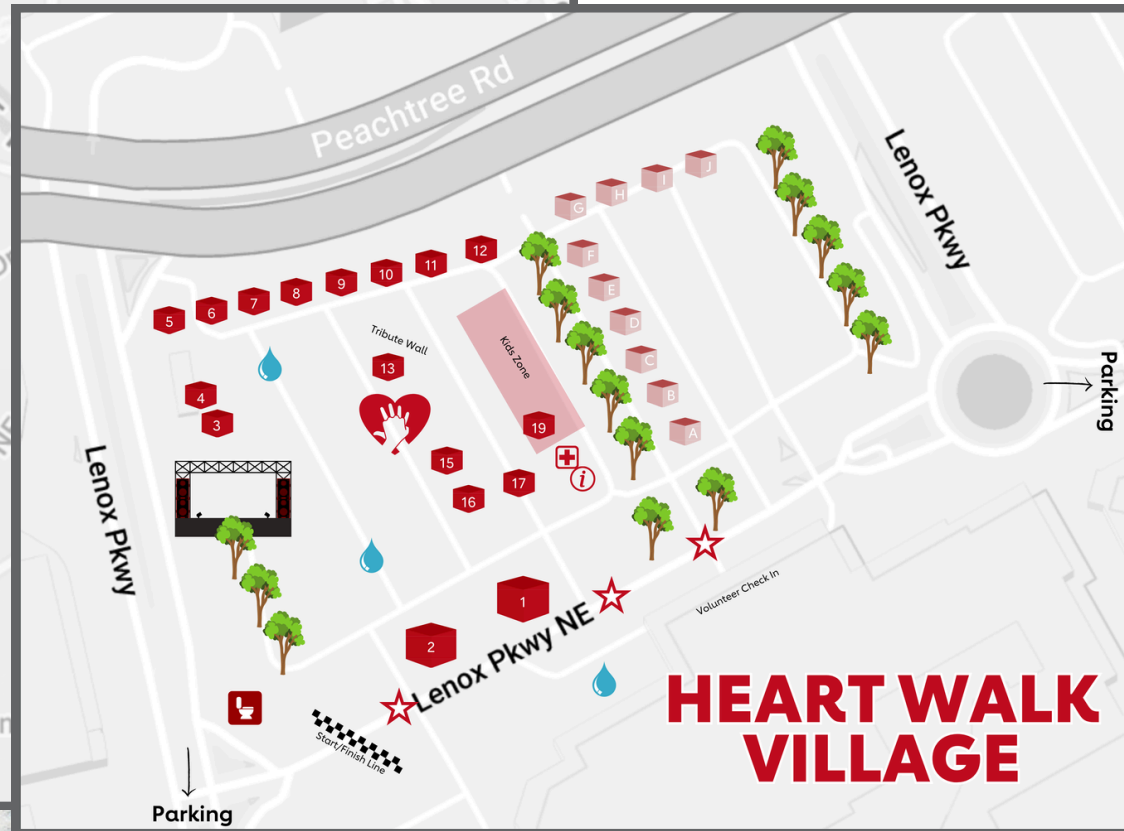

2024 ATLANTA HEART WALK

Saturday, September 21

**I WALK
TO SAVE LIVES**

Festival Opens: 7:00 a.m.
Program Begins: 7:20 a.m.
Walk Begins: 8:00 a.m.

Lenox Square Mall
3383 Peachtree Road
Atlanta, GA 30326

Village Sponsor Tents	Company Team Meeting Tents
1 Survivor Celebration by Wellstar Health System	A AT&T
2 Top Walker VIP by Northside Hospital	B Burns and McDonnell
3 Stomp Out Stress by Anthem BCBS of Georgia	C Wellstar Health System
4 Southern Company	D Hewlett Packard Enterprise
5 Mindful Moment by Delta Dental	E Genuine Parts Company
6 Sonder Health Plans	F ADP
7 The Big Thank You by Emory Healthcare	G Southern Company
8 Comcast	H Southern Company
9 Move More by ADP	I Anthem BCBS of Georgia
10 CareSource	J Comcast
11 Hello Heart	🏠 First Aid Station
12 Burns and McDonnell	📍 Information
13 Genuine Parts Company	🚻 Restrooms
14 Nation of Lifesavers - CPR Demo by GPC	💧 Water Stations
16 Fox 5 News	
17 WJZA Smooth Jazz	
19 Kids Zone by The Home Depot	

1. **ROUTE DIRECTIONS**
2. Enter the Start Line at Lenox Parkway NE facing west
   - In .01 miles turn right onto Lenox Parkway heading North (NOTE: this turn is separated by a curb)
   - In .07 miles turn left and head west on Peachtree Road NE
   - 1-mile loop walkers will turn around in .56 miles at Piedmont Road crossing
   - In .62 miles turn left onto Maple Drive NE heading South
   - In .33 miles turn left/east onto East Paces Ferry Road NE
   - In .16 miles turn left/north onto Piedmont Road NE
   - In .36 miles turn right onto Peachtree Road NE
   - In .57 miles turn right onto Lenox Parkway NE
   - In .09 miles turn left onto Lenox Parkway to cross the finish line