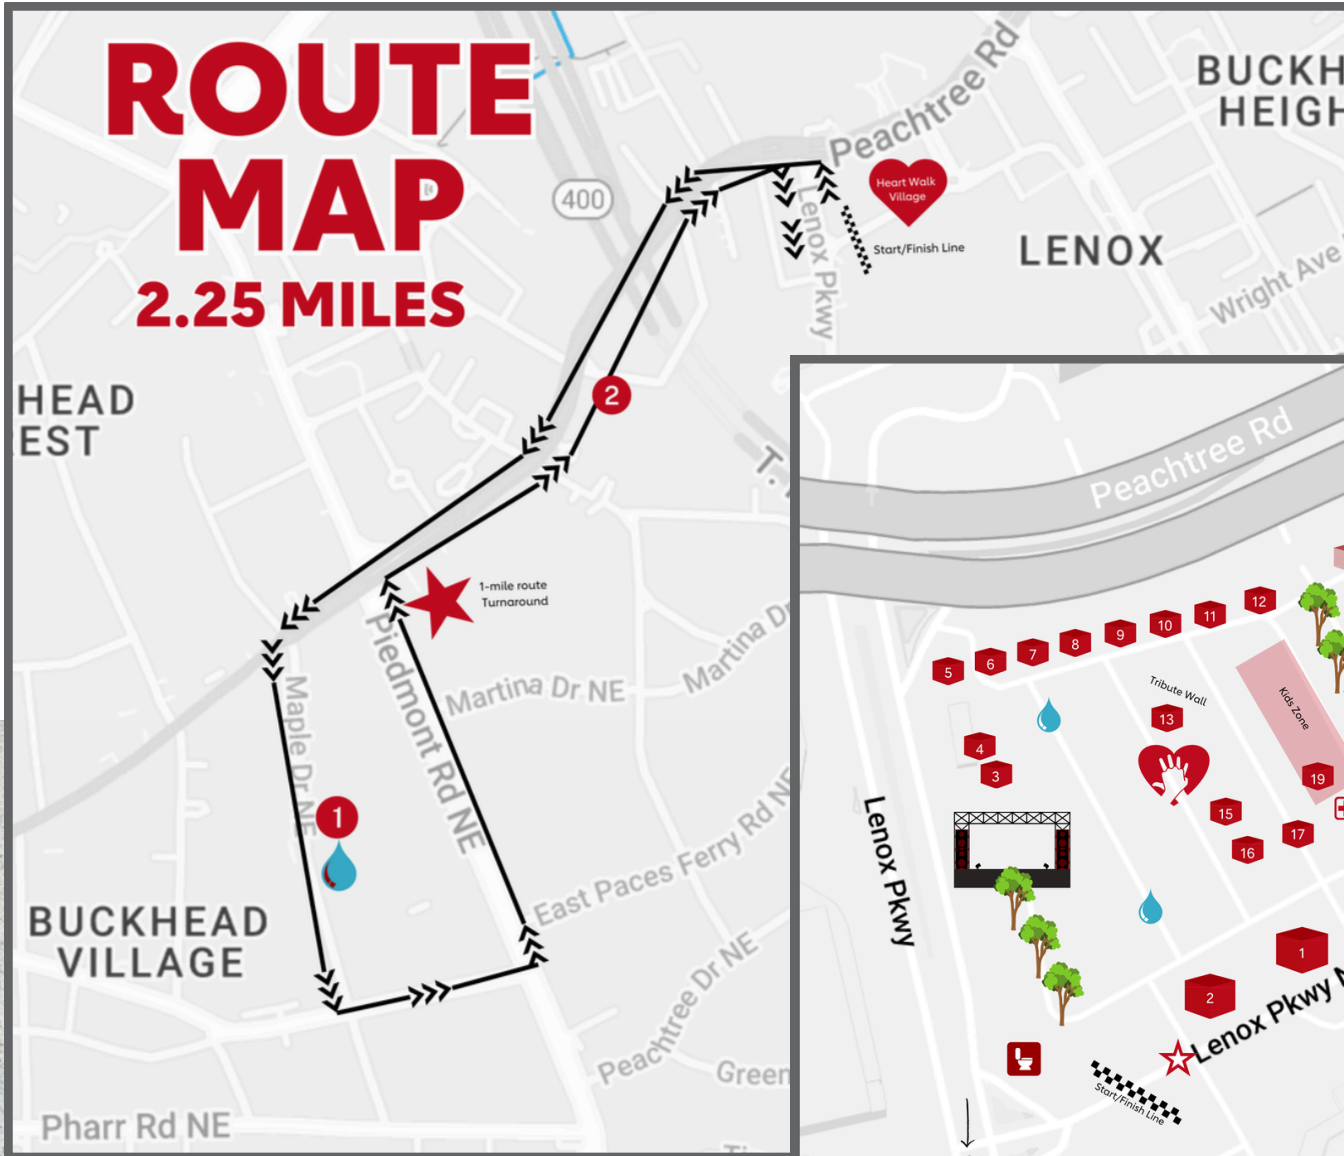

2024 ATLANTA HEART WALK

Saturday, September 21

**I WALK
TO SAVE LIVES**

Festival Opens: 7:00 a.m.
Program Begins: 7:20 a.m.
Walk Begins: 8:00 a.m.

Lenox Square Mall
3383 Peachtree Road
Atlanta, GA 30326

Village Sponsor Tents	Company Team Meeting Tents
1 Survivor Celebration by Wellstar Health System	A AT&T
2 Top Walker VIP by Northside Hospital	B Burns and McDonnell
3 Stomp Out Stress by Anthem BCBS of Georgia	C Wellstar Health System
4 Southern Company	D Hewlett Packard Enterprise
5 Mindful Moment by Delta Dental	E Genuine Parts Company
6 Sonder Health Plans	F ADP
7 The Big Thank You by Emory Healthcare	G Southern Company
8 Comcast	H Southern Company
9 Move More by ADP	I Anthem BCBS of Georgia
10 CareSource	J Comcast
11 Hello Heart	🏠 First Aid Station
12 Burns and McDonnell	📍 Information
13 Genuine Parts Company	🚻 Restrooms
14 Nation of Lifesavers - CPR Demo by GPC	💧 Water Stations
16 Fox 5 News	
17 WJZA Smooth Jazz	
19 Kids Zone by The Home Depot	

1. **ROUTE DIRECTIONS**
2. Enter the Start Line at Lenox Parkway NE facing west
   - In .01 miles turn right onto Lenox Parkway heading North (NOTE: this turn is separated by a curb)
   - In .07 miles turn left and head west on Peachtree Road NE
   - 1-mile loop walkers will turn around in .56 miles at Piedmont Road crossing
   - In .62 miles turn left onto Maple Drive NE heading South
   - In .33 miles turn left/east onto East Paces Ferry Road NE
   - In .16 miles turn left/north onto Piedmont Road NE
   - In .36 miles turn right onto Peachtree Road NE
   - In .57 miles turn right onto Lenox Parkway NE
   - In .09 miles turn left onto Lenox Parkway to cross the finish line