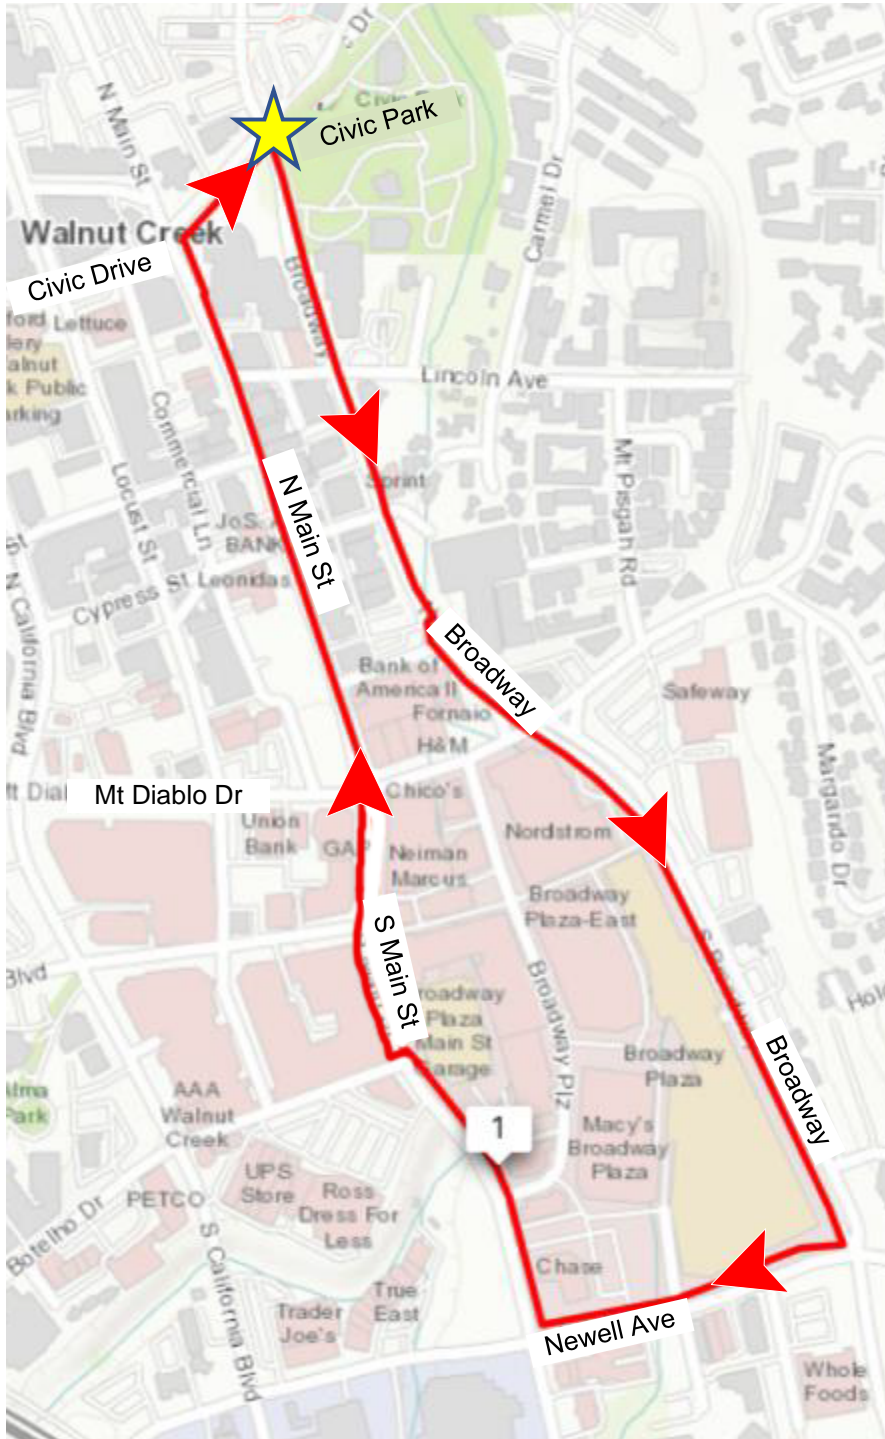

American Heart Association.  
Heart Walk.

# East Bay Heart Walk

September 21, 2024

3k Walk Route

Event Site & Start/Finish: Civic Park

This festival area can be found at 1375 Civic Dr, Walnut Creek, CA 94596

- Exit Civic Park on Civic Drive
- Walk east on Civic Drive
- Turn Left to walk south on N Broadway
- Continue on South Broadway
- Turn Right on Newell Ave
- Turn Right on South Main Street
- After turning right onto South Main Street, please cross the street onto Botelho Dr., and continue North on Main Street
- Turn right on South Main Street and cross the street. Continue North on Main Street
- Continue on North Main Street
- Turn Right on Civic Drive
- Cross North Broadway
- Enter Civic Park to Finish. The route ends here.

\* Walkers must remain on sidewalk at all times and obey traffic signs and laws.

KEY	
	- Festival Area