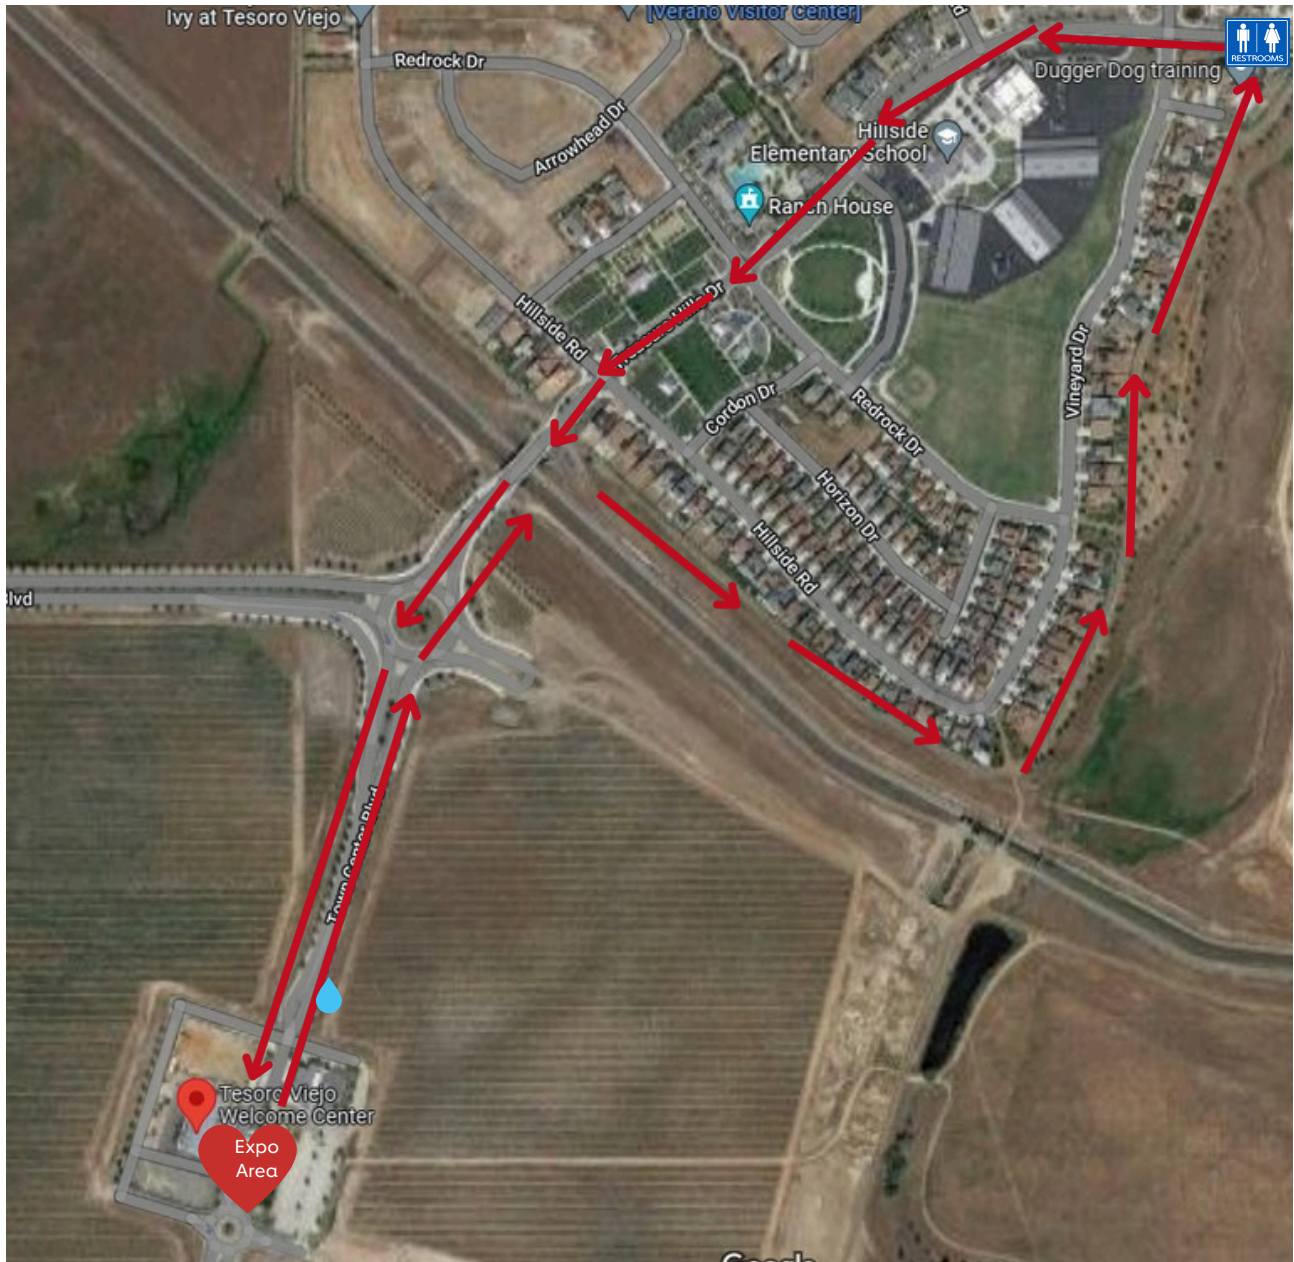

Central Valley Heart and Stroke Walk

2 Mile Route

Tesoro Viejo 4150 Town Center Blvd #101, Madera, CA 93636

The 2-mile route departs the Tesoro Viejo Welcome Center and travels up Town Center Drive, veering right at the roundabout and continuing on East Tesoro Viejo Blvd. Make a left on the path over and through Madison Bridge to cross the Madera Canal. Walk along the path making a left turn on Treasure Hills Drive, making a left on the walking path behind the homes and alongside the dog park. Turn right to head over and through Madison Bridge, making a right back onto path on East Tesoro Viejo Blvd. Making a left turn at the roundabout on Town Center Drive and back to the Tesoro Viejo Welcome Center. Restrooms are located at Treasure Hills Drive and the walking path.