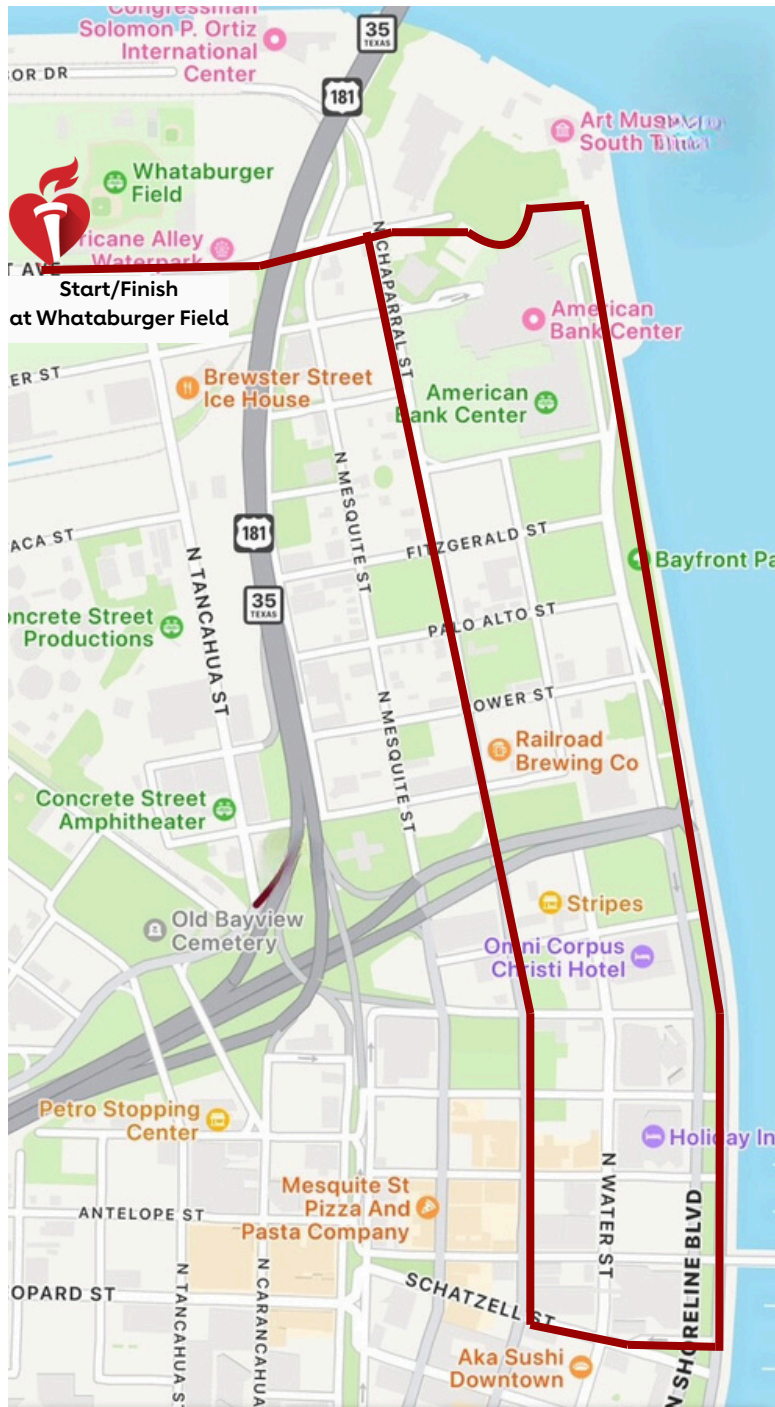

# 2024 Coastal Bend HW Route Map

## HEART WALK 2024 SATURDAY, OCTOBER 5 ROUTE MAP

8:00 AM - Welcome &  
Announcements

8:20 am - Opening Ceremonies

8:35 am - Walk Begins

[www.CoastalBendHeartWalk.org](http://www.CoastalBendHeartWalk.org)

Questions? Contact us.

## Directions

1. The walk will begin at our Heart Walk start-line at Port Ave. & Tancahua St.
2. All walkers will proceed East on Port Ave. for 440 ft.
3. Walkers will turn right on N. Shoreline Blvd. and continue walking South for 4,752 ft.
4. Walkers will then turn right on Schatzell St. and continue walking West for 1,056 ft.
5. Walkers will then turn right on N. Chaparral St. and continue walking North for 4,752 ft.
6. Walkers will then turn left on Port Ave. and continue walking West for 1,056 ft.