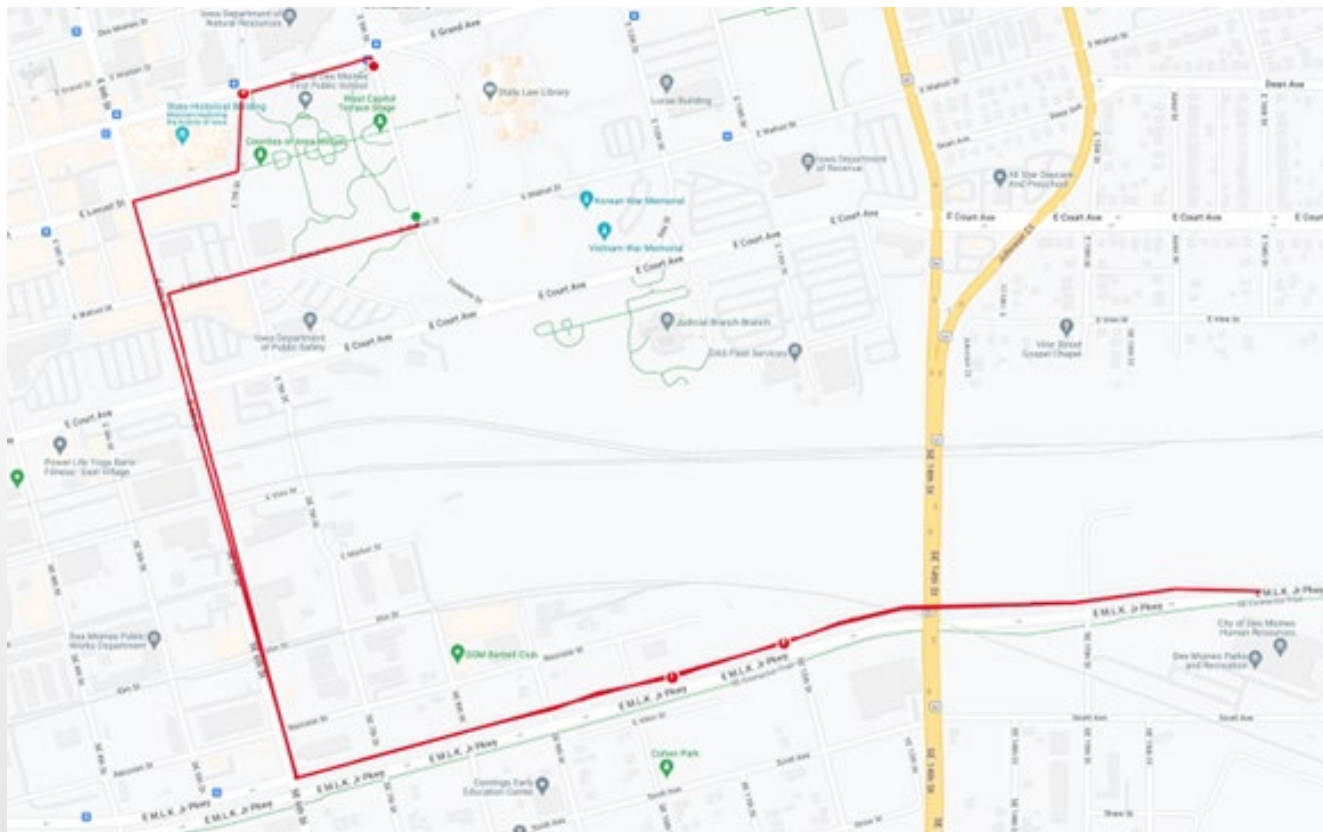

American Heart Association®

Heart Walk®

Central Iowa Heart Walk

May 18, 2024

Route Map

Route Directions

The Route begins at Iowa State Capital (1007 East Grand Avenue, Des Moines, IA 50319)

Start on Finkbine at Walnut facing south

Turn west/right on Walnut

Turn south/left on East 6th Street

Turn east/left on MLK Jr. Parkway

U-turn on MLK Jr. Pkwy at SE 15th

Turn north/right on East 6th Street

Turn east/right on East Locust Street

Turn north/left on Penn Avenue

Turn east/right on East Grand Avenue

Turn south/right on Finkbine

The Route concludes at the Iowa State Capital

Please contact us with any questions:

Angela.Hilbert@heart.org / 515-205-0604