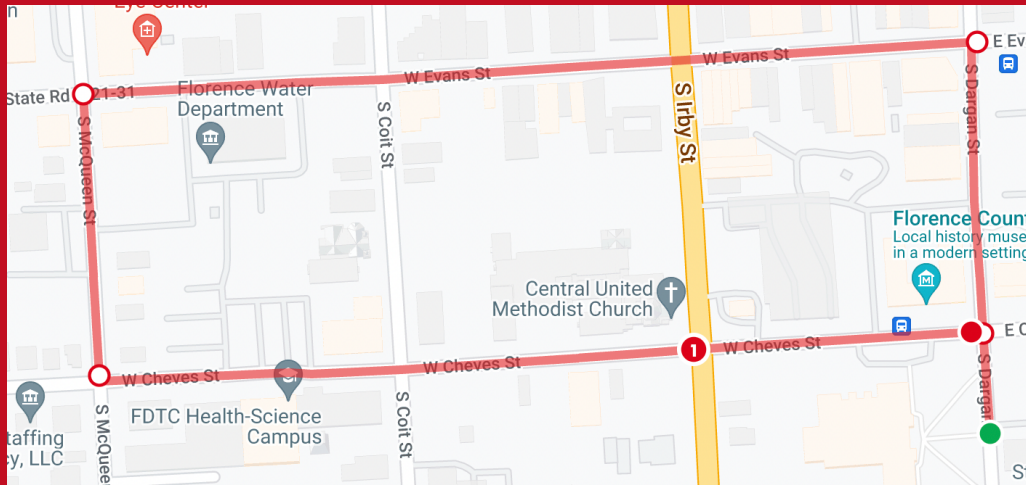

American Heart Association®
Heart Walk®

2024 PEE DEE HEART WALK

October 26, 2024 - Walk Begins @ 10AM
FMUPAC - 201 S Dargan St., Florence, SC 29506

Day of Event Contact:
Kylie Thomsen - EPC (847) 777-9826

1-MILE ROUTE (Survivor Mile)

- Start at FMUPAC Start Line & turn left on Dargan St.
- Follow Dargan St. for 0.2 miles & turn left on Evans St.
- Follow Evans St. for 0.4 miles to McQueen St. & turn left
- Take McQueen St. for 0.1 miles to Cheves St. & turn left
- Follow Cheves St. for 0.3 miles back to Dargan St. & turn right
- Return back to FMUPAC at the finish line

3-MILE ROUTE

- Start at FMUPAC Start Line & turn left on Dargan St.
- Follow Dargan St. for 0.2 miles & turn left on Evans St.
- Follow Evans St. for 1.2 miles & turn left on Calhoun Dr.
- Take Calhoun Dr. for 0.2 miles & turn left on Gregg Ave.
- Follow Gregg Ave. for 1.2 miles & turn right on Cheves St.
- Follow Cheves St. for 0.5 miles & turn right on Dargan St.
- Return back to FMUPAC at the finish line