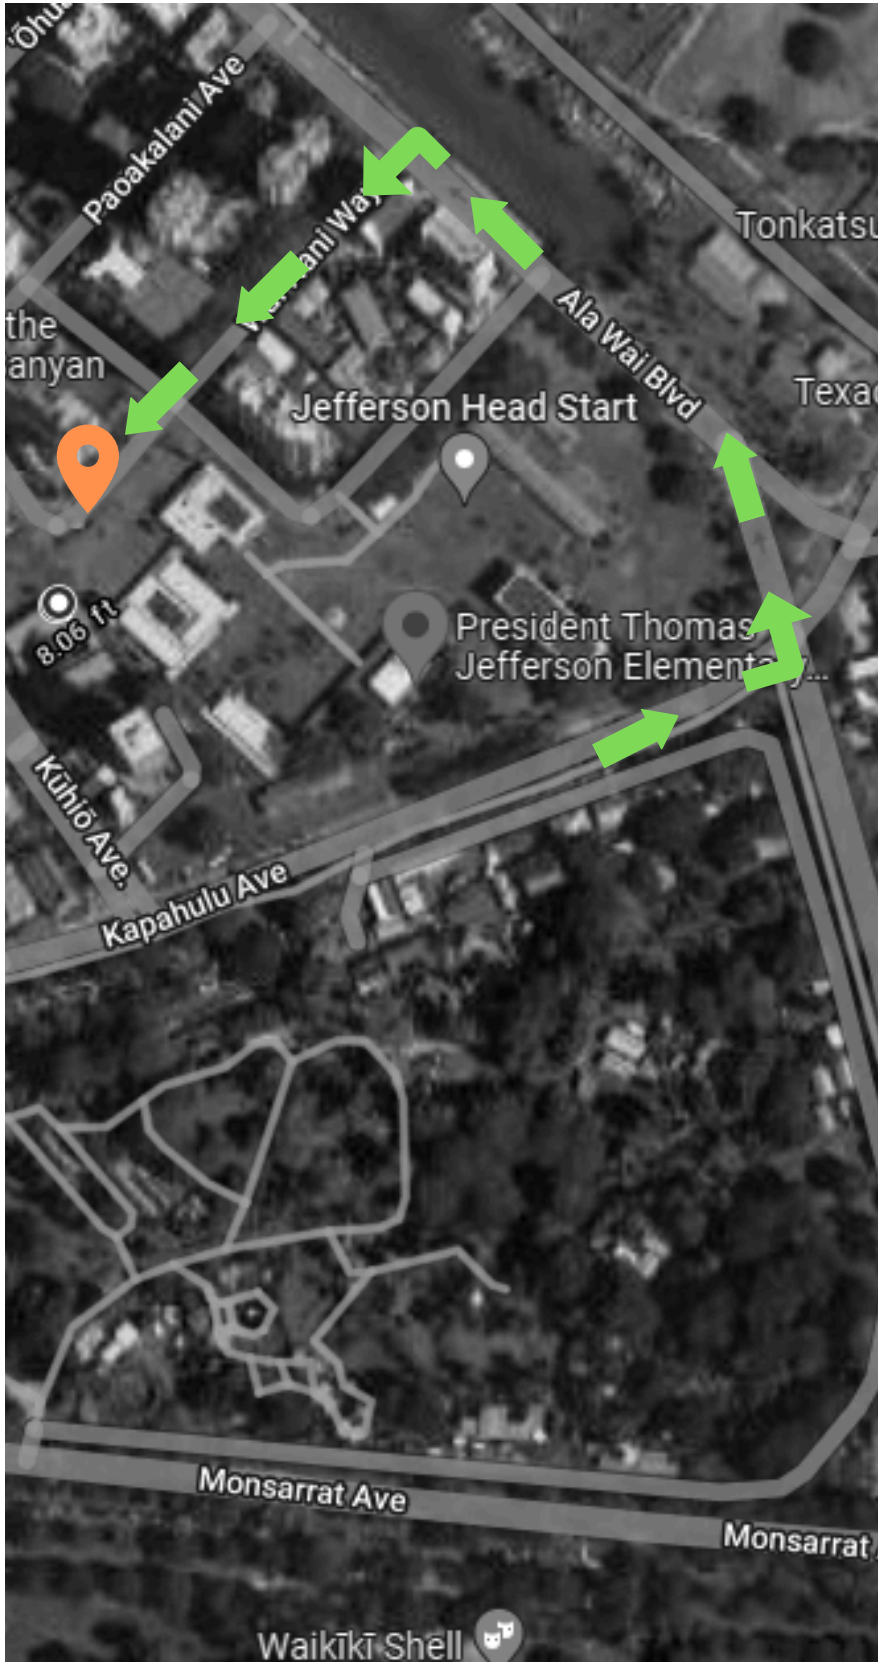

DRIVING Route to Jefferson Elementary Parking Lot

START:

Kapahulu Ave.

**Turn left onto
Paki Ave.**

**Proceed straight onto
Ala Wai Blvd.**

**Turn left onto
Wai Nani Way**

**Proceed straight on
Wai Nani Way**

END:

**Turn left into the
Jefferson Elementary
BACK parking lot.
Parking attendants
and signage will be
available to guide
participants.**