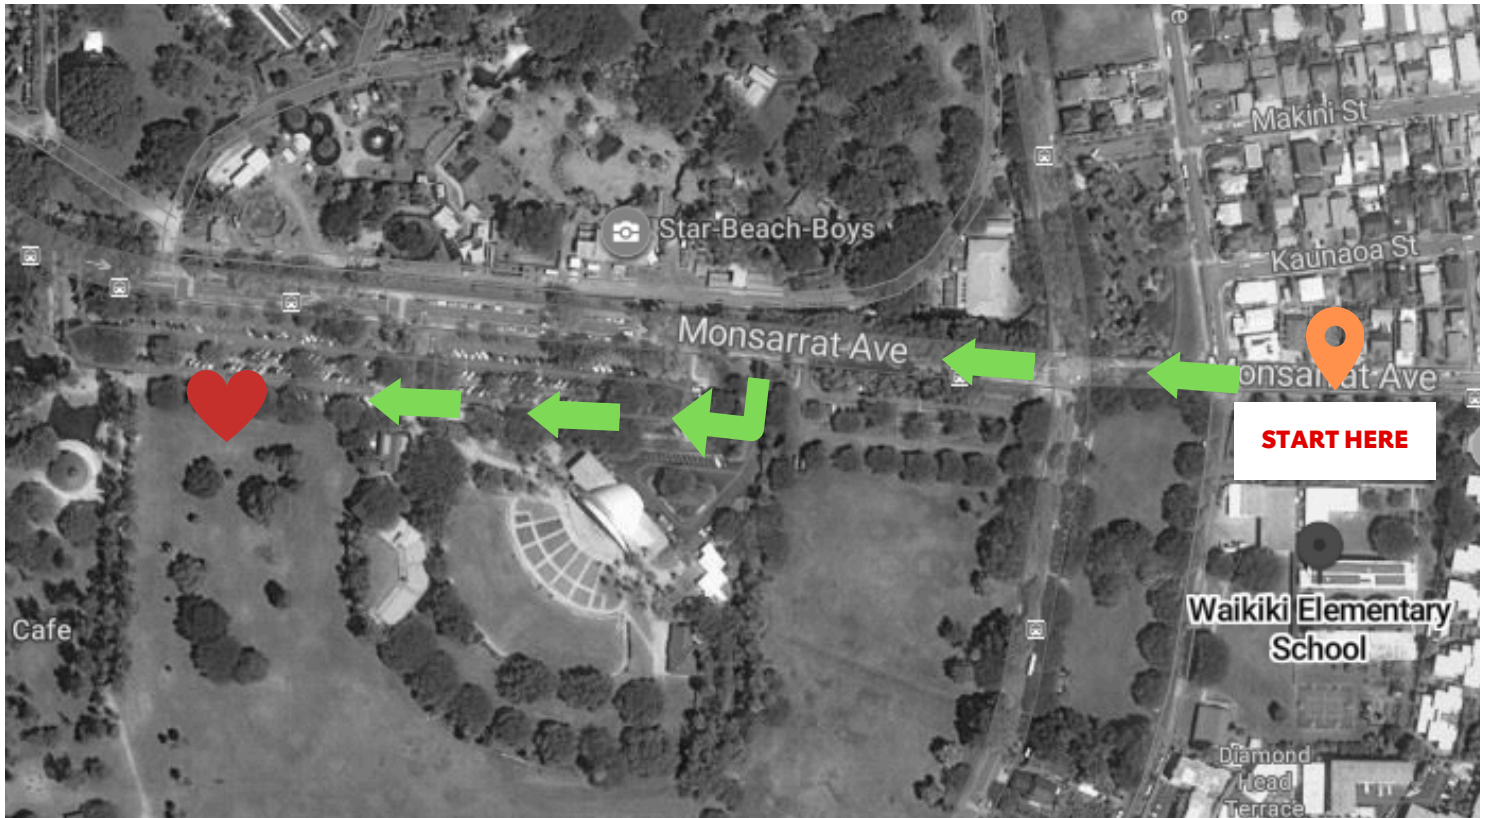

START at Jefferson Elementary BACK parking lot on Wai Nani Way

Turn right onto 'Ainakea Way

Turn right onto Ala Wai Blvd.

Proceed straight toward Paki Ave.

Turn right onto Monsarrat Ave.

END at the entrance to the Heart Walk Event event grounds near the bandstand

WALKING Route from Waikiki Elementary Parking Lot to Kapi'olani Park

START at Waikiki Elementary FRONT parking lot on Monsarrat Ave.

Proceed straight toward Kalakaua Ave.

Turn left into the Waikiki Shell parking lot

END at the entrance to the Heart Walk Event event grounds near the bandstand