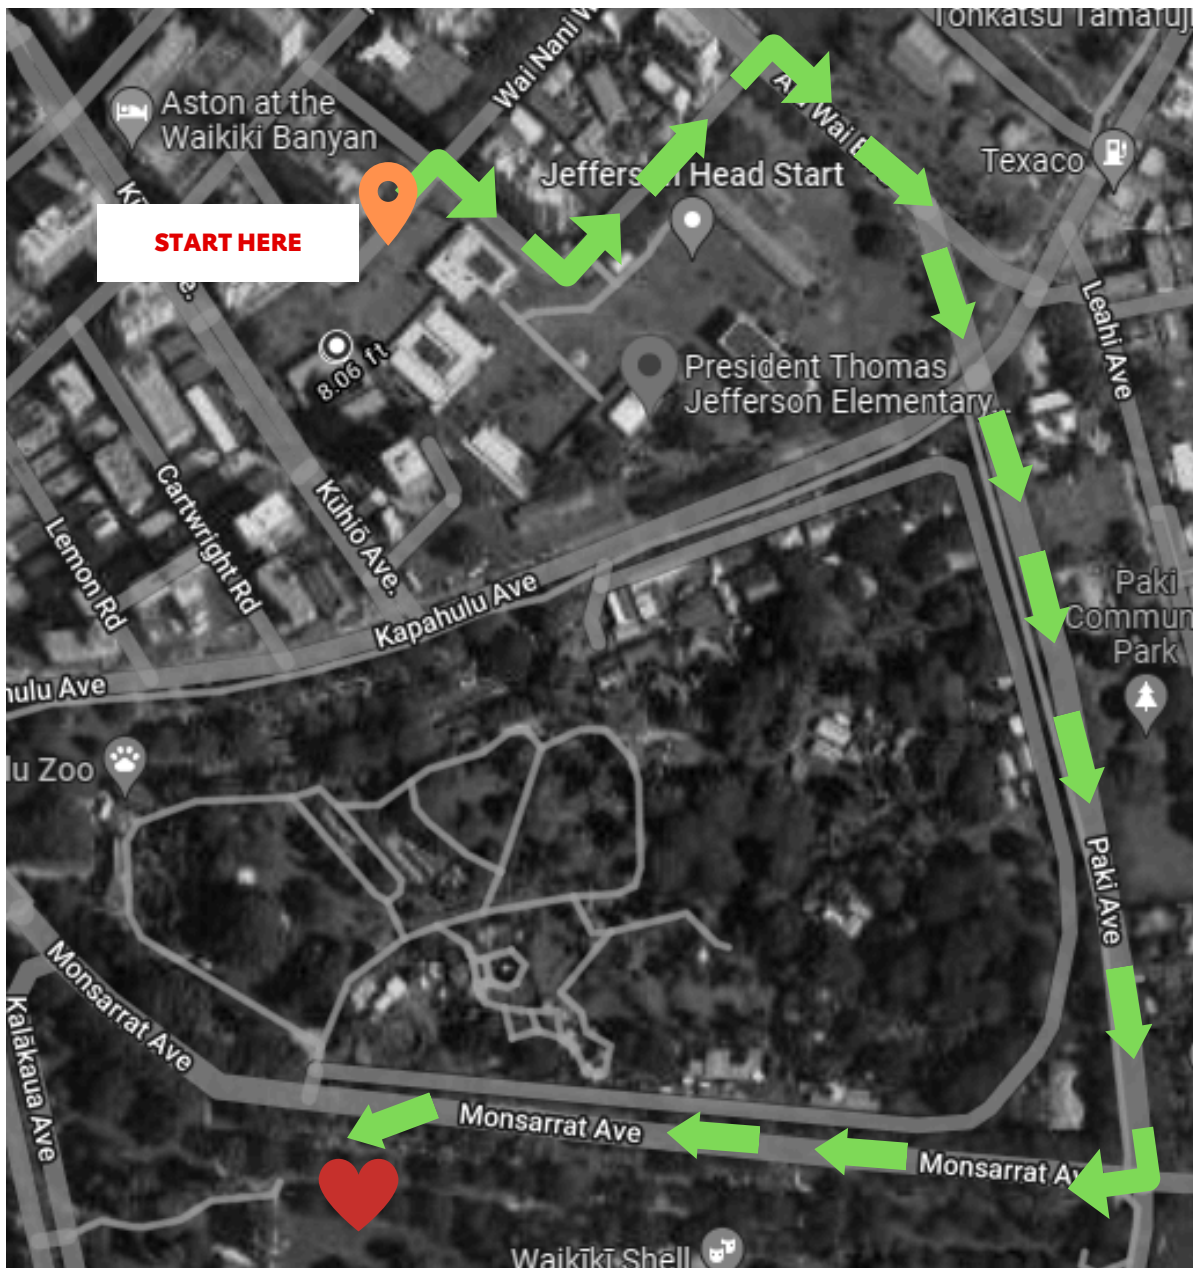

Saturday, 8/3/24

3:00 a.m. – 11:00 a.m.

Saturday, 8/3/24

5:00 a.m. – 9:00 a.m.

Lane Closures

One lane will be closed from Monsarrat Ave. (Koko Head side fronting Waikiki Shell Parking lot) to Trousseau St. The entire Diamond Head Rd. lane (crater side) will be closed.

DRIVING Route to Jefferson Elementary Parking Lot

START:

Kapahulu Ave.

**Turn left onto
Paki Ave.**

**Proceed straight onto
Ala Wai Blvd.**

**Turn left onto
Wai Nani Way**

**Proceed straight on
Wai Nani Way**

END:

**Turn left into the
Jefferson Elementary
BACK parking lot.
Parking attendants
and signage will be
available to guide
participants.**

American Heart Association.
Heart Walk.

WALKING Route from Jefferson Elementary Parking Lot to Kapi'olani Park

START at Jefferson Elementary BACK parking lot on Wai Nani Way

Turn right onto 'Ainakea Way

Turn right onto Ala Wai Blvd.

Proceed straight toward Paki Ave.

Turn right onto Monsarrat Ave.

END at the entrance to the Heart Walk Event event grounds near the bandstand