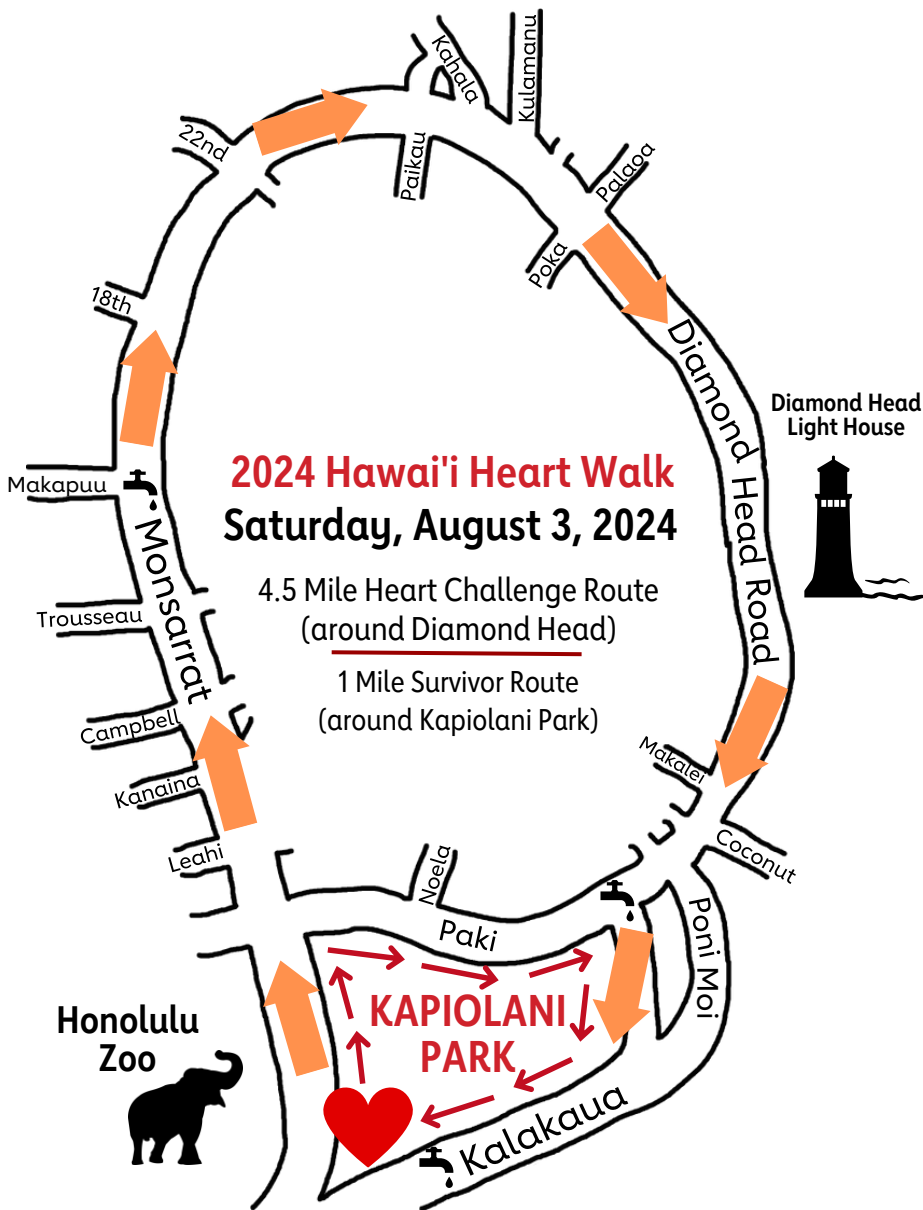

American Heart Association.
Heart Walk.

2024 Hawai'i Heart Walk

O'ahu Route Map | August 3, 2024

Heart Challenge Route Description

START

Begin from the start line near the corner of Kalakaua and Monsarrat Ave.

Proceed mauka along Monsarrat Ave. and continue onto Diamond Head Rd.

END

Continue back onto the sidewalk along Kalakaua Ave. next to the park and proceed into the Kapiolani Park grounds using the path just past the tennis courts to enjoy more fun!

Survivor Route Description

START

Begin from the start line near the corner of Kalakaua and Monsarrat Ave.

BREAKPOINT

Turn right onto Paki Ave., and turn right again at the intersection with Kalakaua Ave.

END

Continue forward along Kalakaua Ave. toward the finish line and return to the park for more fun!

For questions, please contact Leah Elwell (leah.elwell@heart.org).

Route subject to approval by the Hawai'i Department of Transportation.