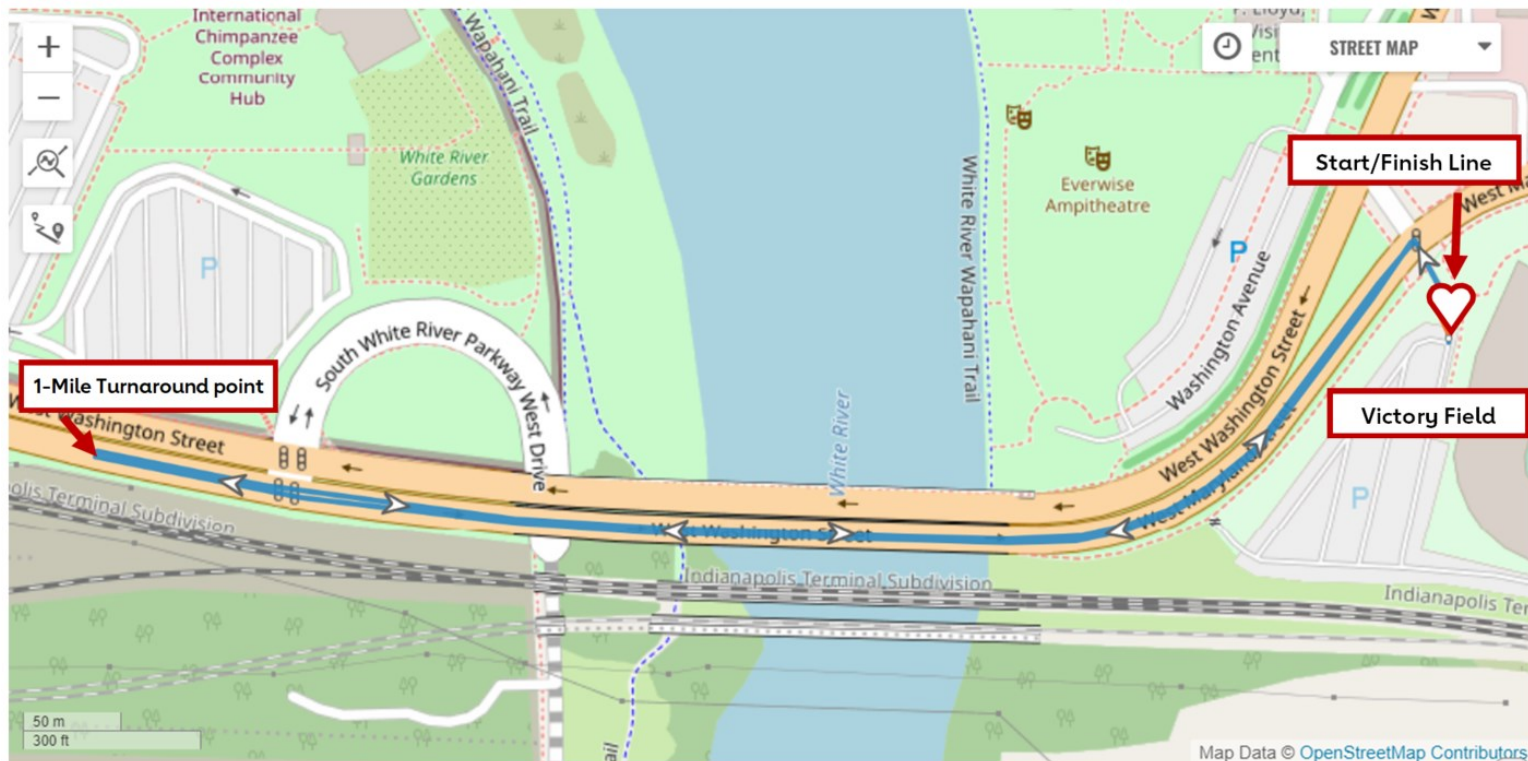

ROUTE MAP

Indianapolis Heart Walk | Saturday, September 21

Gates open at 8:00 am | Walk starts at 10:00 am

3-MILE/5K ROUTE

Participants will start the walk at the arch located in the parking lot of Victory Field closest to West Washington Street and then turn left on West Washington Street. Participants will pass the zoo and then turn right on N. White River Parkway. When participants reach the intersection of N. White River Parkway and West New York, they will walk eastbound in the coned-off eastbound lane until they cross the bridge and reach the White River Running Trail. They will turn right and proceed southeast on the trail until they reach the canal in White River State Park. They will then be directed westbound across the Old Washington Street Bridge until they reach the Zoo. They will then turn left and proceed south on the White River Trail until they reach S. White River Parkway where they will be directed right towards W. Washington Street. They will then cross W. Washington Street and proceed to turn left into the middle eastbound lane of W. Washington Street which they will stay in until they reach Victory Field and they proceed back through the arch in the back parking lot.

The water station is located at North White River Parkway West Drive and West New York Street

Sponsor Row and Photo opportunity located at Old Washington Street Bridge

1-MILE ROUTE

Participants will start the walk at the arch located in the parking lot of Victory Field closest to West Washington Street with the 3-mile/5k walkers. Participants will walk westbound on W Washington Street approximately one-half mile to reach the White River State Park Amphitheatre. Participants will double back and turn around to travel east bound on W Washington Street back toward Victory Field. They will turn right into the parking lot after approximately one-half mile and finish under the finish line located inside the Victory Field parking lot.