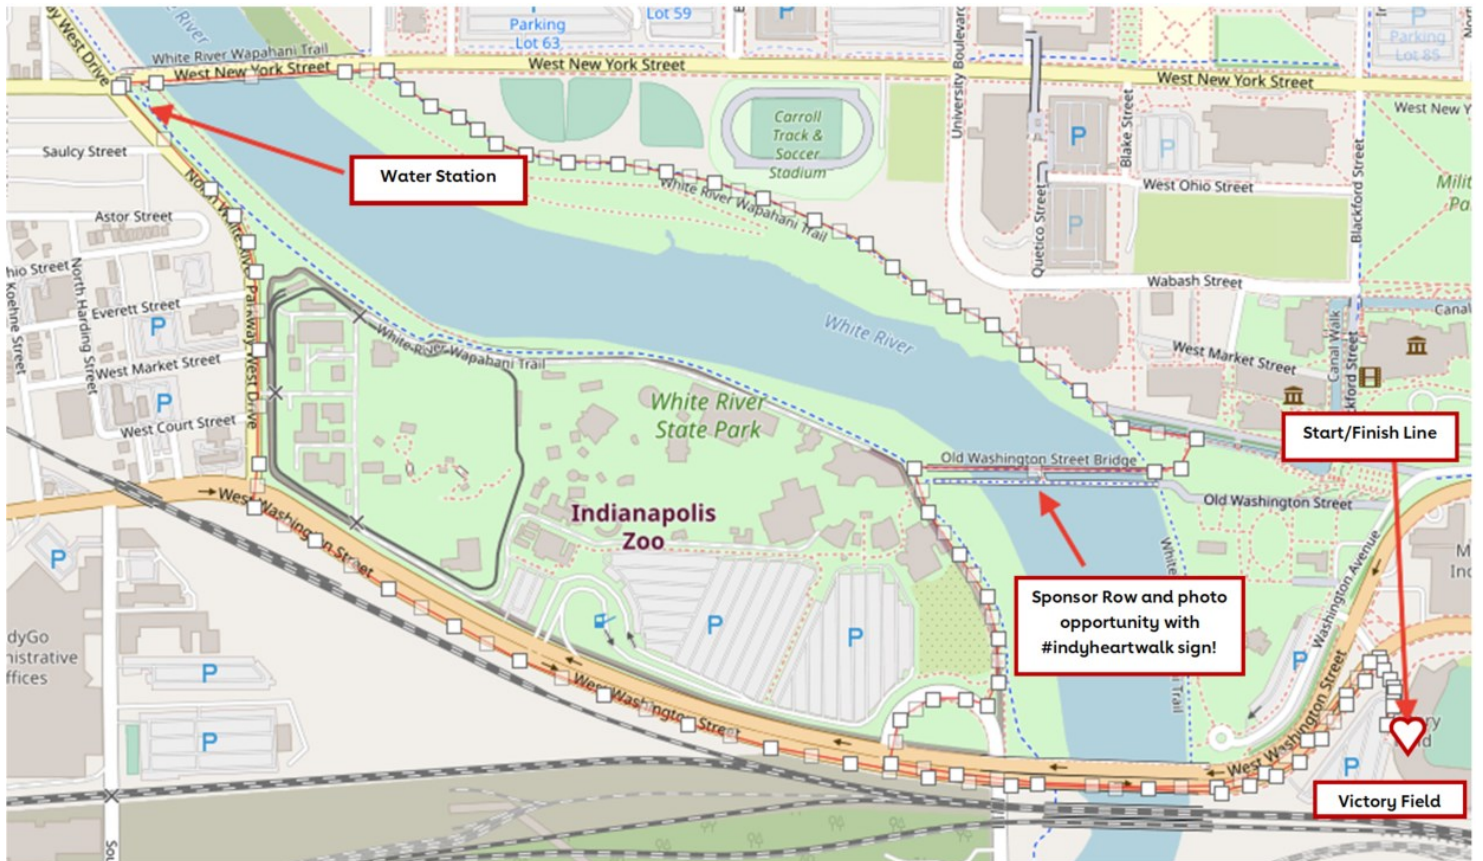

ROUTE MAP

Indianapolis Heart Walk | Saturday, September 21

Gates open at 8:00 am | Walk starts at 10:00 am

3-MILE/5K ROUTE

Participants will start the walk at the arch located in the parking lot of Victory Field closest to West Washington Street and then turn left on West Washington Street. Participants will pass the zoo and then turn right on N. White River Parkway. When participants reach the intersection of N. White River Parkway and West New York, they will walk eastbound in the coned-off eastbound lane until they cross the bridge and reach the White River Running Trail. They will turn right and proceed southeast on the trail until they reach the canal in White River State Park. They will then be directed westbound across the Old Washington Street Bridge until they reach the Zoo. They will then turn left and proceed south on the White River Trail until they reach S. White River Parkway where they will be directed right towards W. Washington Street. They will then cross W. Washington Street and proceed to turn left into the middle eastbound lane of W. Washington Street which they will stay in until they reach Victory Field and they proceed back through the arch in the back parking lot.

The water station is located at North White River Parkway West Drive and West New York Street

Sponsor Row and Photo opportunity located at Old Washington Street Bridge

1-MILE ROUTE

Participants will start the walk at the arch located in the parking lot of Victory Field closest to West Washington Street with the 3-mile/5k walkers. Participants will walk westbound on W Washington Street approximately one-half mile to reach the White River State Park Amphitheatre. Participants will double back and turn around to travel east bound on W Washington Street back toward Victory Field. They will turn right into the parking lot after approximately one-half mile and finish under the finish line located inside the Victory Field parking lot.