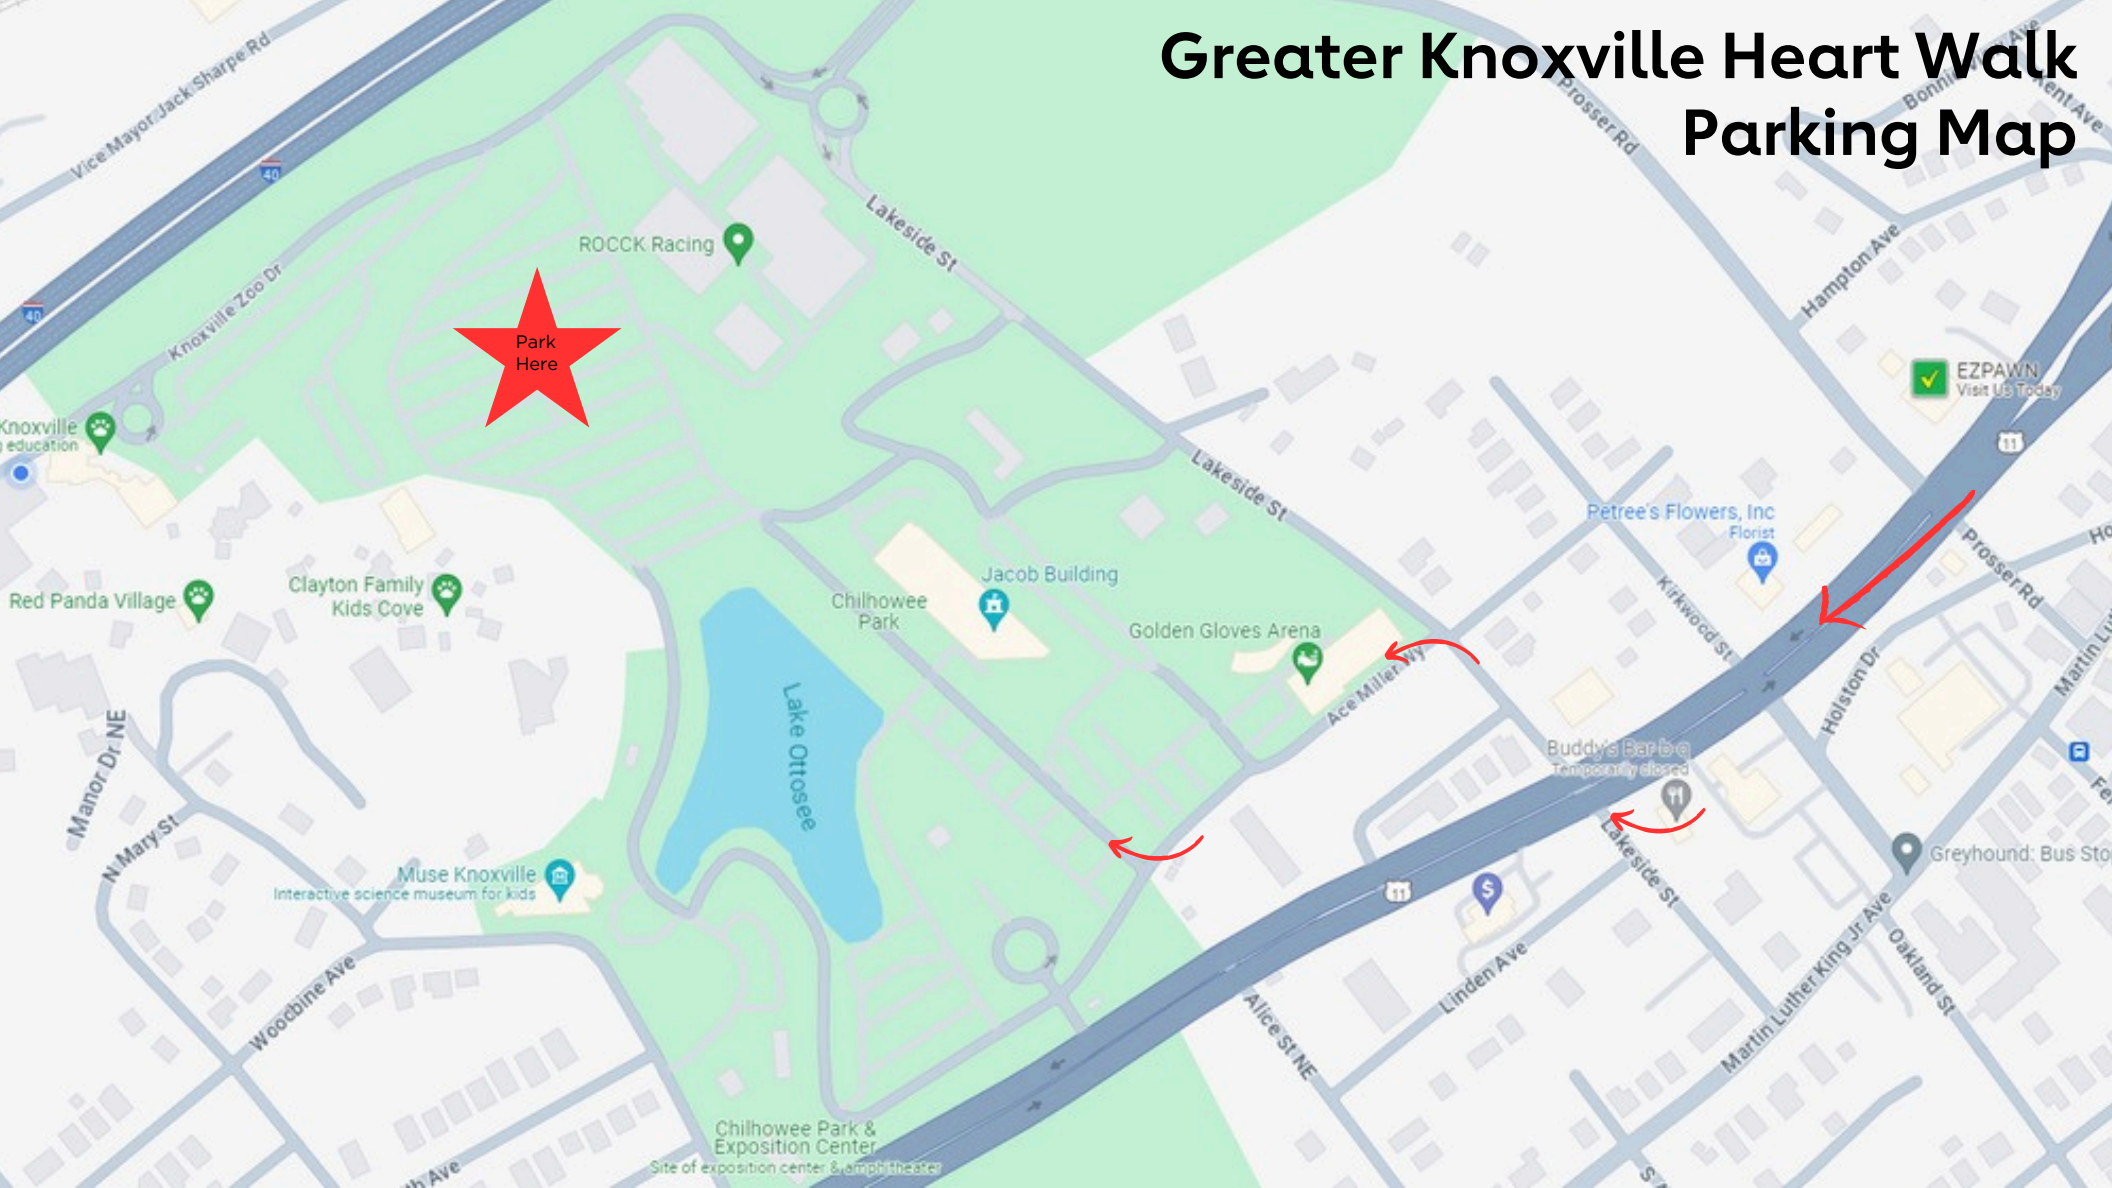

Greater Knoxville Heart Walk Parking Map

1. Take Rutledge Pike/Zoo Knoxville Exit from I40
2. Left on Rutledge Pike
3. Turn Right at the third light on to Lakeside Street
4. Left on Ace Miller Way
5. At the bottom of the hill turn right by Jacobs Building (3301 E Magnolia Ave, Knoxville 37914)
6. Park in large lot across the pond (Zoo Knoxville, 3500 Knoxville Zoo Dr, Knoxville 37914)