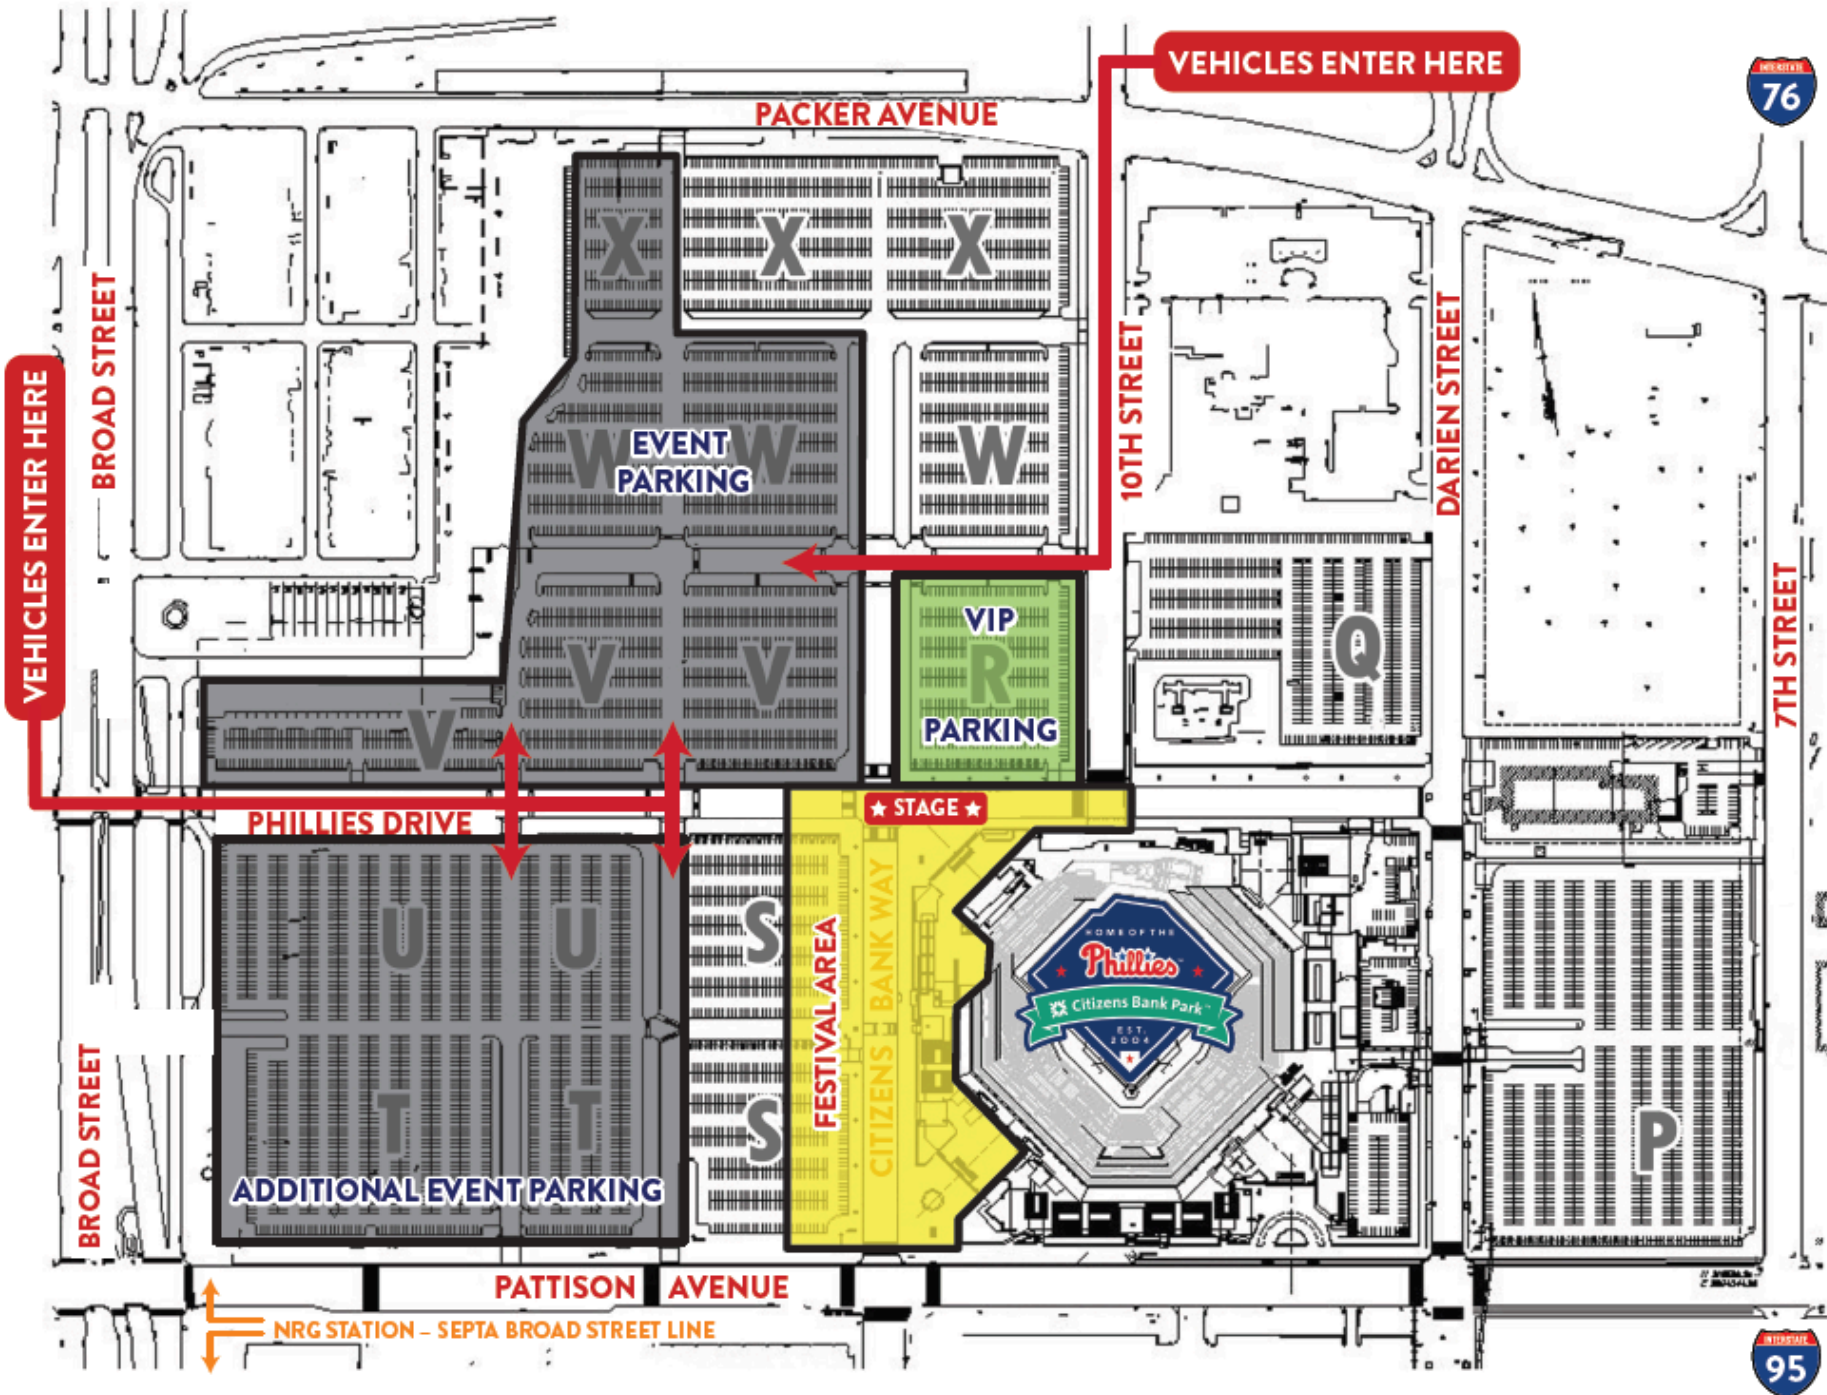

Philadelphia Heart Walk Parking Map

- Routes to Access Parking Lots**
- 95 North – Exit 19; 76 East / Walt Whitman Bridge / Packer Avenue – follow signs for Packer Avenue
 - 95 South – Exit 19; 76 / Walt Whitman Bridge / Packer Avenue – follow signs for Packer Avenue
 - 76 East – Exit 349 / Broad Street / Sports Complex
 - 76 East – Exit 350 / Packer Avenue
 - 76 West (from NJ) – Exit 350 Seventh Street to Packer Avenue
 - 76 West (from NJ) – Exit 349 / Broad Street / Sports Complex

Fesitval Area Description

1. Event Parking is located in Lots T, U, V, W, X.
2. Entrance to Lots T and U can be made via Broad Street and Phillies Drive.
3. Entrance to Lots V, W, and X can be made via Broad Street and Phillies Drive, or Packer Avenue and 10th Street.
4. VIP Parking is located in Lot R.
5. Entrance to VIP Parking can be made via Packer Avenue and 10th Street.
6. Festival Area is located in Lot S and Citizens Bank Way, directly next to Citizens Bank Park.
7. The Stage is located at the end of Citizens Bank Way, on Phillies Drive.