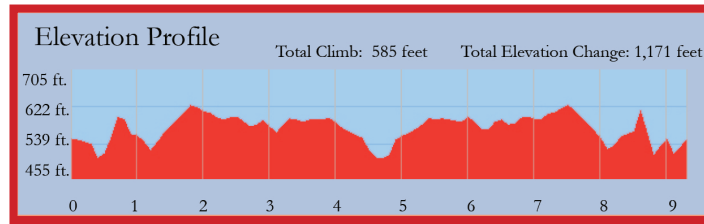

American Heart Association®
Heart Mini Marathon & Walk™

*course and assets are subject to change

LEGEND

- course
- start
- finish
- ① mile markers
- W water
- P port-o-lets
- ⊕ medical

Water Stops locally sponsored by

- Kemper
- Torrance
- Audobon
- Columbia Pkwy.

15K HEART MINI

March 16, 2025 | 7:30 AM

TURN BY TURN DIRECTIONS:
 Start on 5th between Broadway and Sentinel, go east on 5th as 5th becomes Columbia Pkwy, turn around on Columbia Pkwy before Delta and on the return go north on Torrence Pkwy to a turn-around on Torrence about 1/4 mile up, on the return down Torrence, turn west on Columbia Pkwy and take the 6th Street Exit and finish on 6th between Broadway and Sycamore.