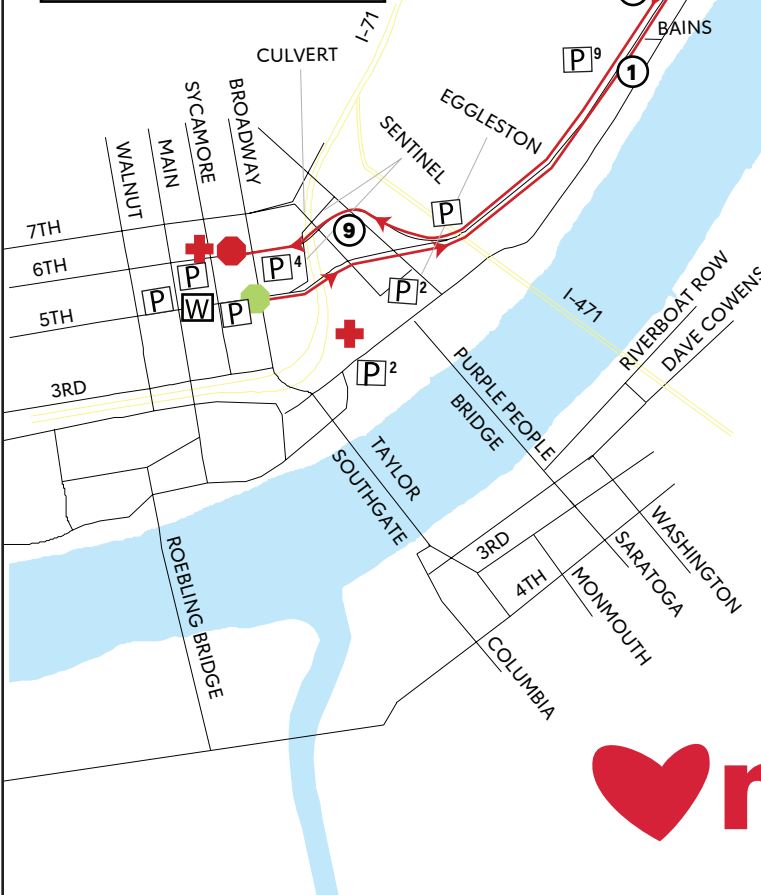

\*course and assets are subject to change

**LEGEND**

- course
- start
- finish
- mile markers
- water
- port-o-lets
- medical

# 15K HEART MINI

## March 16, 2025 | 7:30 AM

**TURN BY TURN DIRECTIONS:**  
 Start on 5th between Broadway and Sentinel, go east on 5th as 5th becomes Columbia Pkwy, turn around on Columbia Pkwy before Delta and on the return go north on Torrence Pkwy to a turn-around on Torrence about 1/4 mile up, on the return down Torrence, turn west on Columbia Pkwy and take the 6th Street Exit and finish on 6th between Broadway and Sycamore.