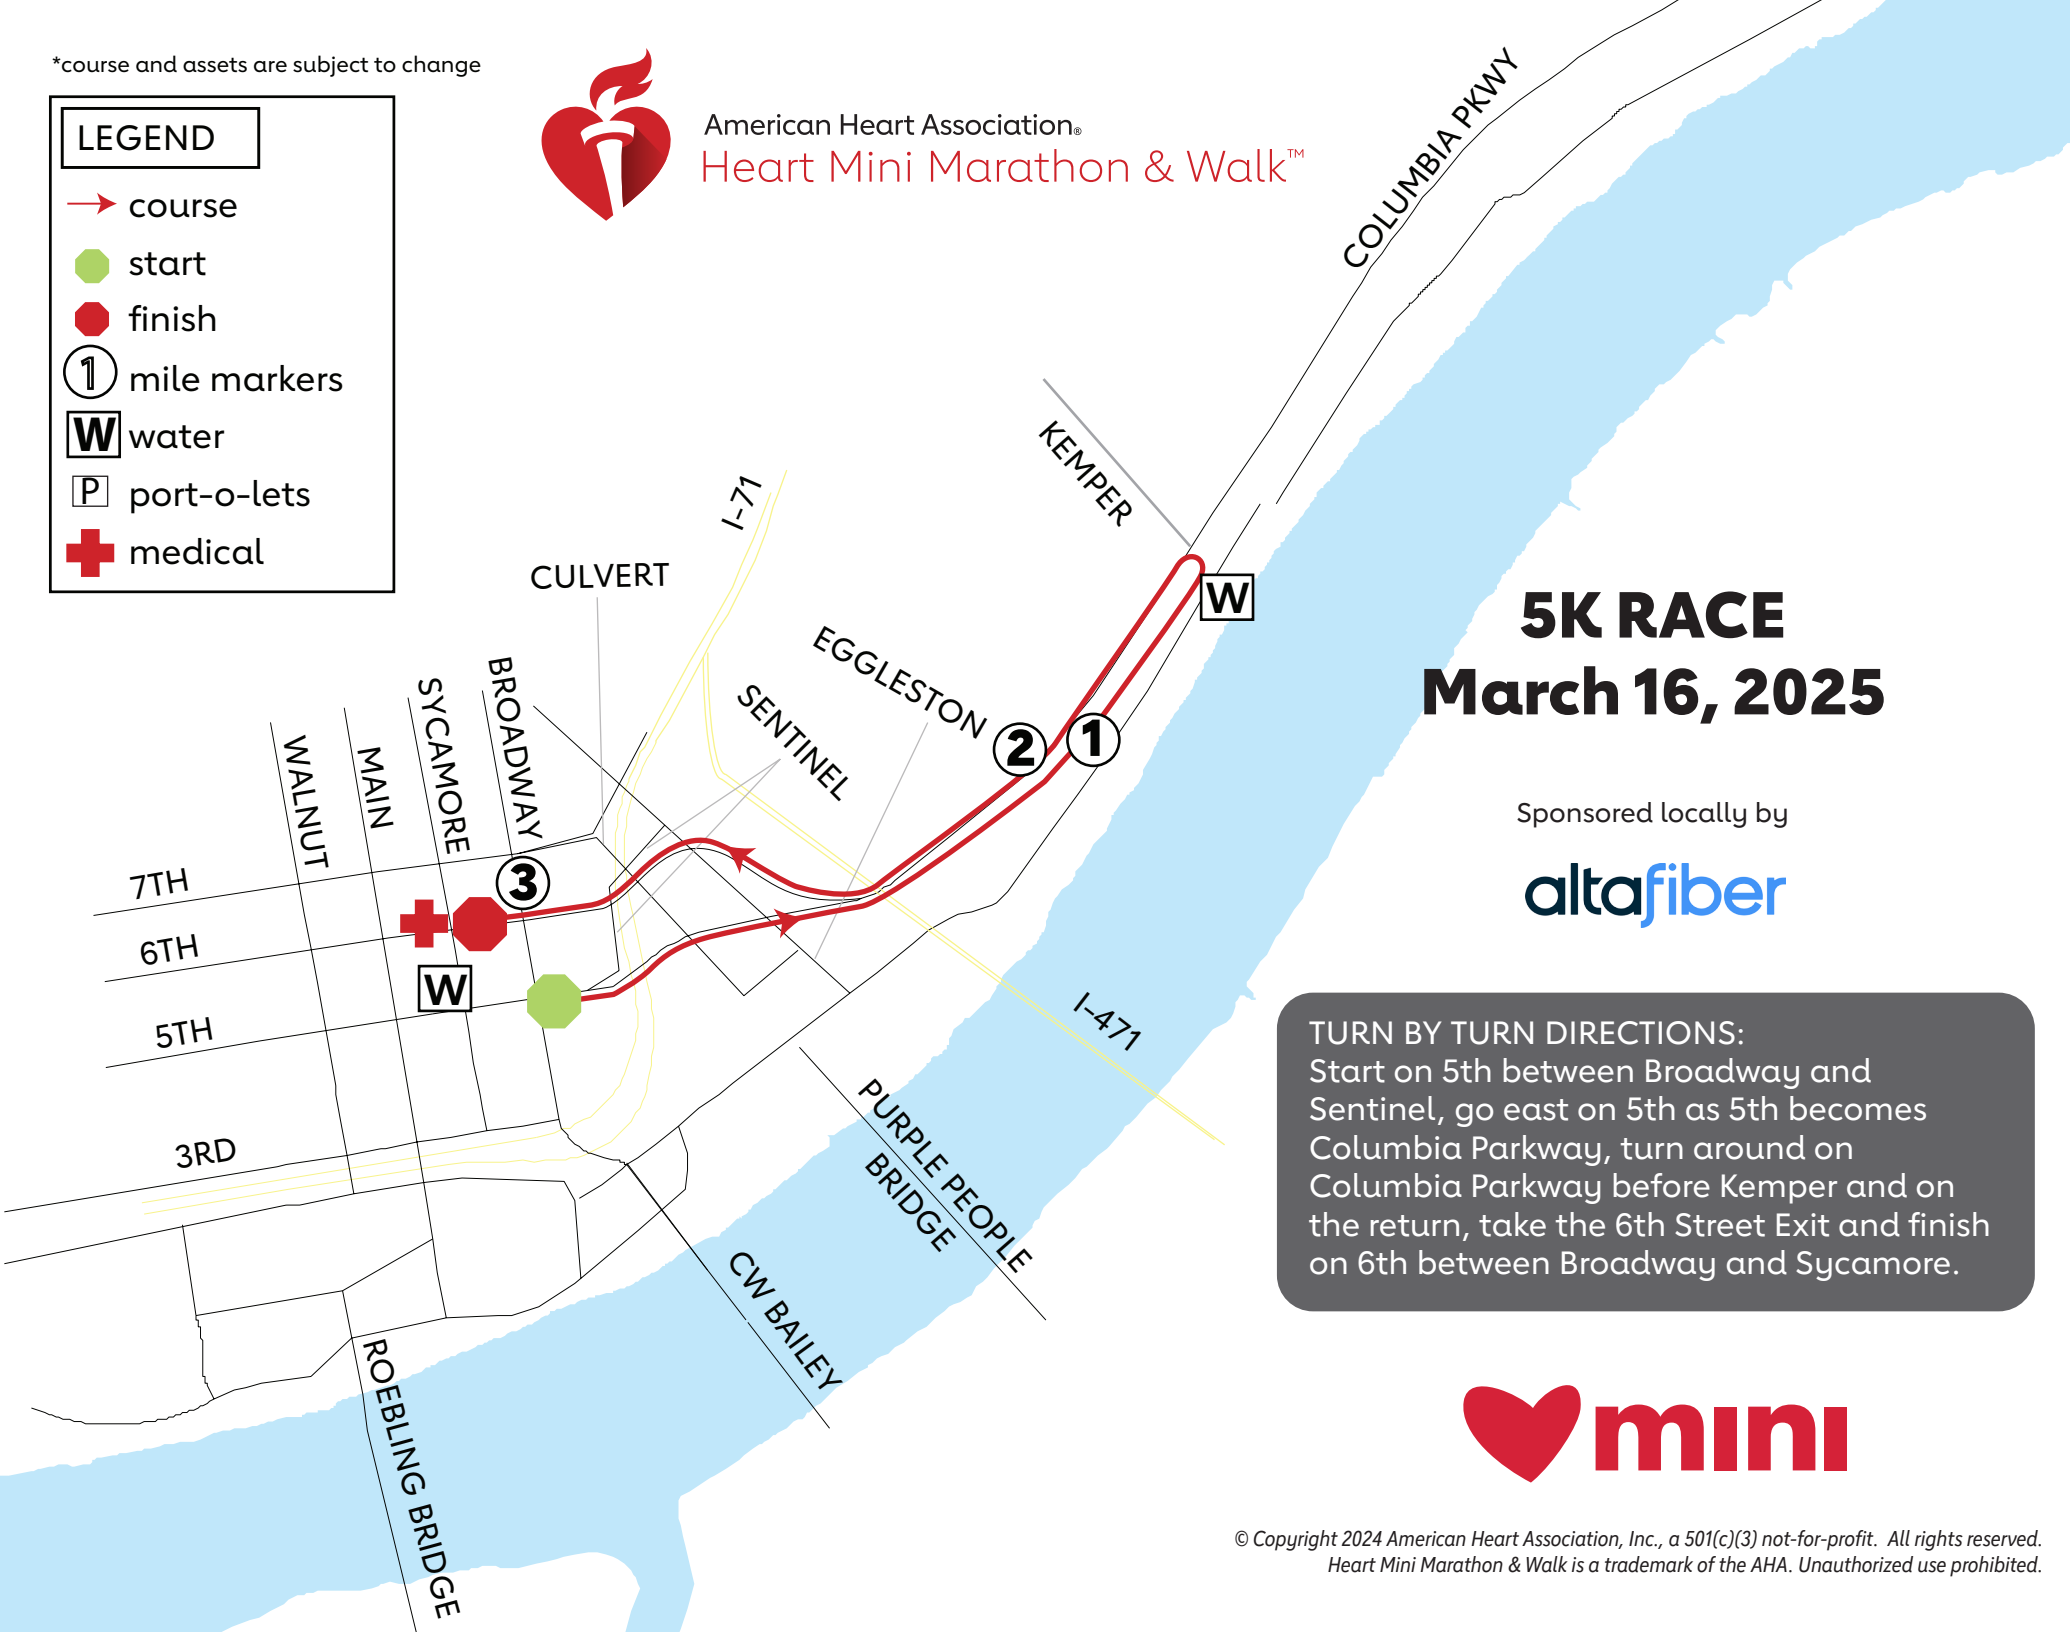

*course and assets are subject to change

American Heart Association®
Heart Mini Marathon & Walk™

LEGEND

- course
- start
- finish
- ① mile markers
- W water
- P port-o-lets
- ⊕ medical

5K RACE

March 16, 2025

Sponsored locally by

TURN BY TURN DIRECTIONS:

Start on 5th between Broadway and Sentinel, go east on 5th as 5th becomes Columbia Parkway, turn around on Columbia Parkway before Kemper and on the return, take the 6th Street Exit and finish on 6th between Broadway and Sycamore.