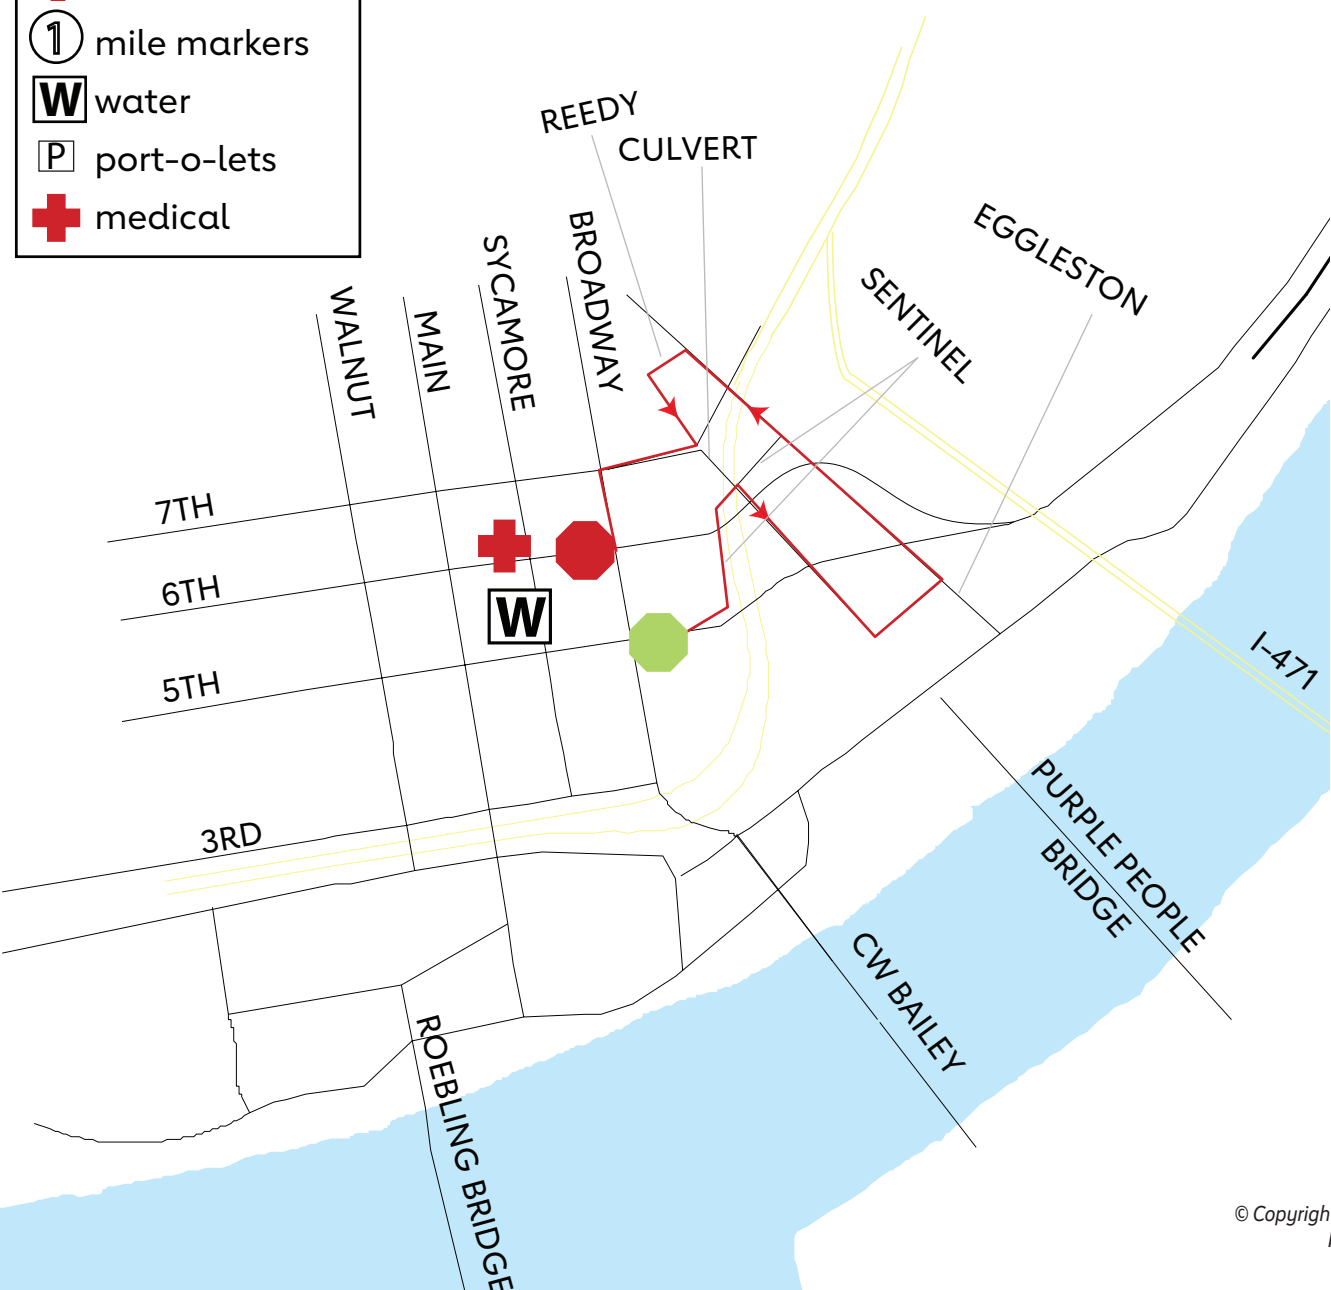

*course and assets are subject to change

American Heart Association.
Heart Mini Marathon & Walk™

LEGEND

- course
- start
- finish
- ① mile markers
- W water
- P port-o-lets
- ⊕ medical

1.5K KIDS RACE March 16, 2025

Sponsored locally by

worldpay

FIS

TURN BY TURN DIRECTIONS:
 Start on 5th between Broadway and Sentinel. 5th to Sentinel, right on Culvert, left on 4th, left on Eggleston, left on Reedy, left on Culvert, right on 7th, and left on Broadway. Finish on 6th and Broadway