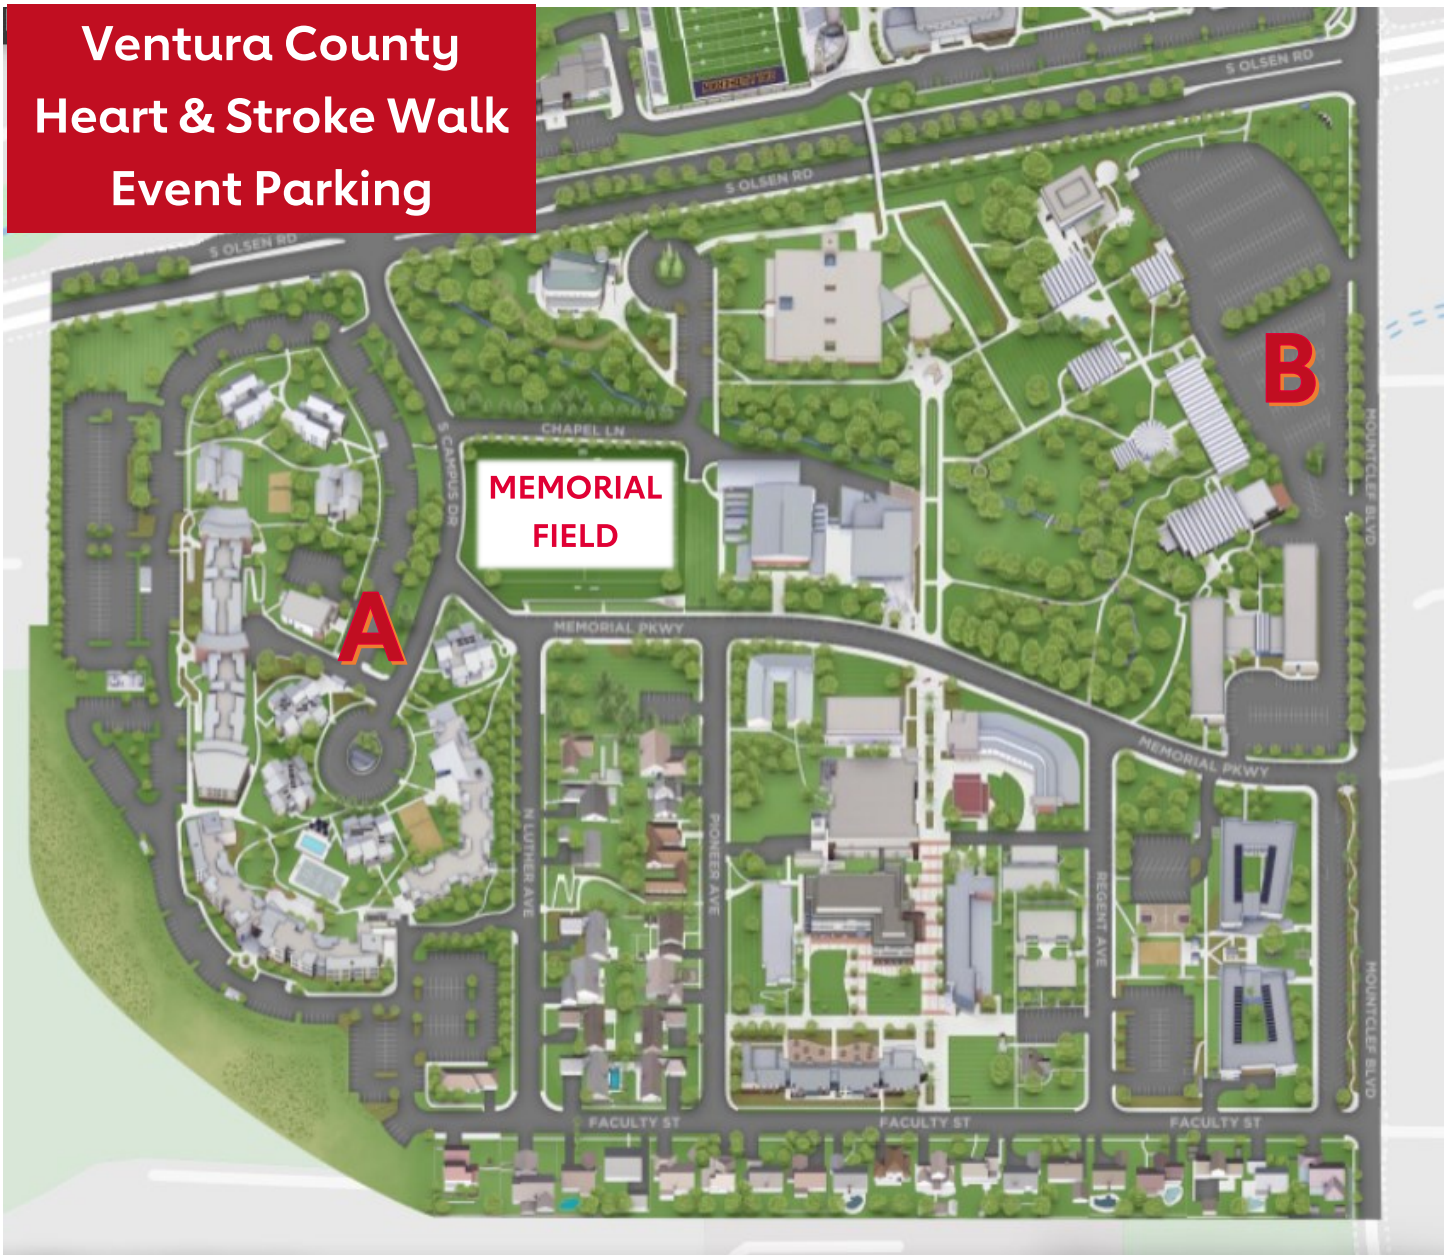

# Ventura County Heart & Stroke Walk Event Parking

All parking is free and open on campus and on neighborhood streets, as university permits are not in effect on weekends. Please do not park in Reserved or Accessible spaces, unless otherwise specified or permitted.

There are two main parking areas:

**Lot A:** Enter S Campus Drive from S Olsen Road. After Memorial Parkway, turn right into the parking lot. There is ample parking throughout the lot if you continue counter-clockwise to the back of the building.

*Lot A GPS Address: 3000 S. Campus Drive, Thousand Oaks, CA 91360*

**Lot B:** Enter lot from Mountclef Blvd or Memorial Parkway.

*Lot B GPS Address: 3273 Mountclef Blvd, Thousand Oaks, CA 91360*

Once parked, follow map to Memorial Field for Heart & Stroke Walk festivities.