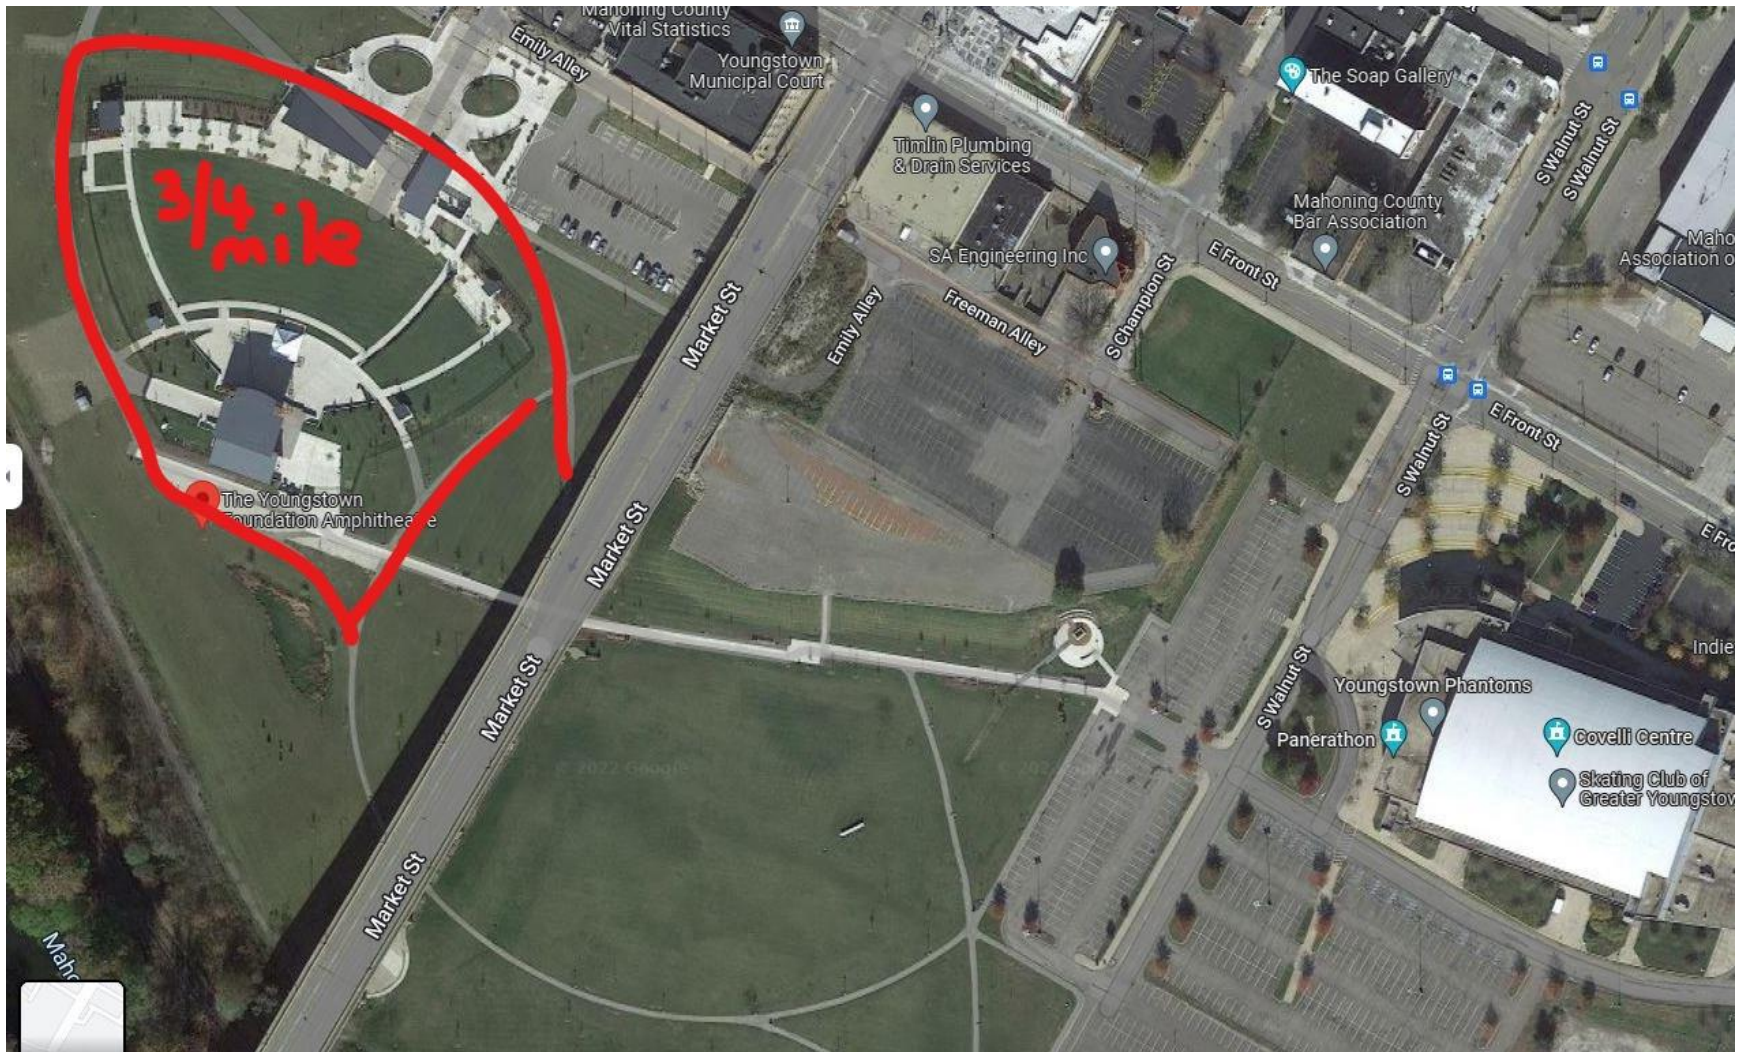

Tri-County Heart Walk Route

The Heart Walk route begins at the start line. Walkers will head North and loop West around the front of the Amphitheater, circling back to the start line. The walking route is $\frac{3}{4}$ mile long.