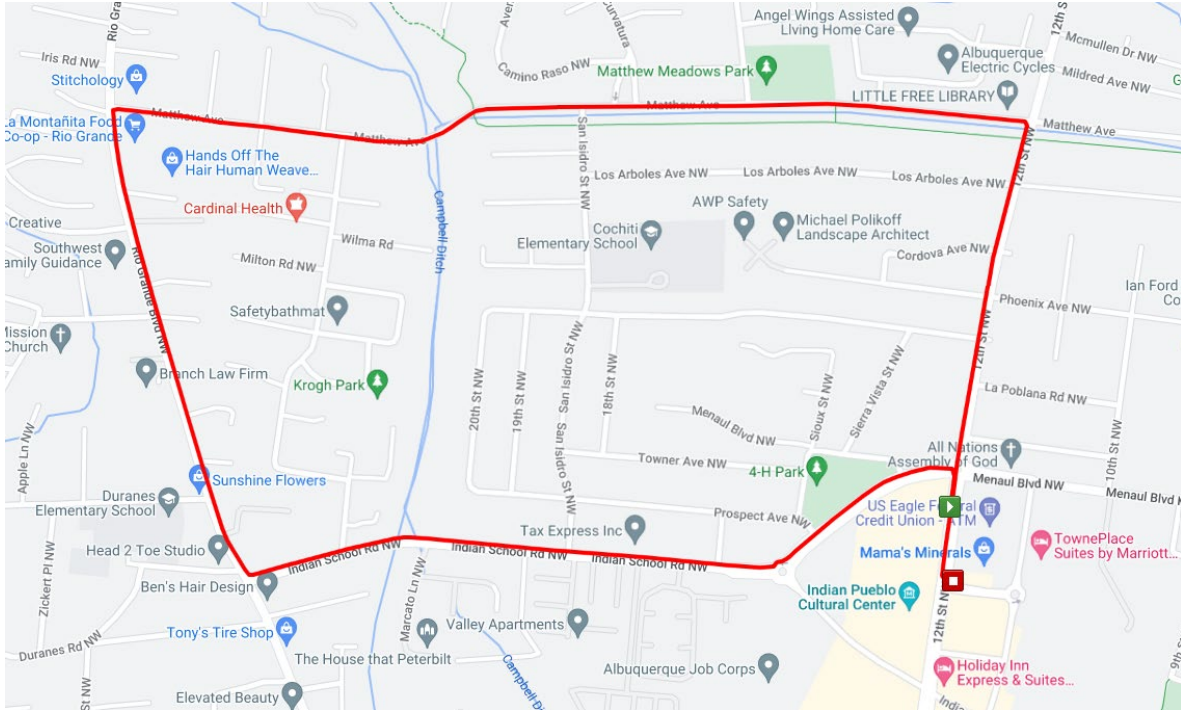

## 2023 New Mexico Heart Walk & Run: 5K Route Map

### Step-By-Step Directions

1. Please proceed to the start line at the 12<sup>th</sup> Street and Menaul bus stop.
2. Head north on 12<sup>th</sup> Street NW for 171 feet.
3. At the traffic circle, continue straight to stay on 12<sup>th</sup> Street NW for 0.4 miles.
4. Turn left onto Matthew Avenue in 23 feet.
5. Continue west on Matthew Avenue toward 14<sup>th</sup> Street NW for 1.1 miles.
6. Turn left onto Rio Grande Blvd NW.
7. Proceed southeast for 0.6 miles toward Indian School Road NW.
8. Turn left onto Indian School Road NW.
9. Continue on Indian School Road NW for 0.6 miles.
10. Veer slightly left to stay on Indian School Road NW.
11. In 302 feet, take the 1<sup>st</sup> exit at the traffic circle onto Menaul Blvd NW Ext.
12. Proceed 0.2 miles along Menaul Blvd NW.
13. At the traffic circle, take the 3<sup>rd</sup> exit onto 12<sup>th</sup> Street NW in 0.1 miles.
14. The finish line will be at the Indian Pueblo Cultural Center on your left.