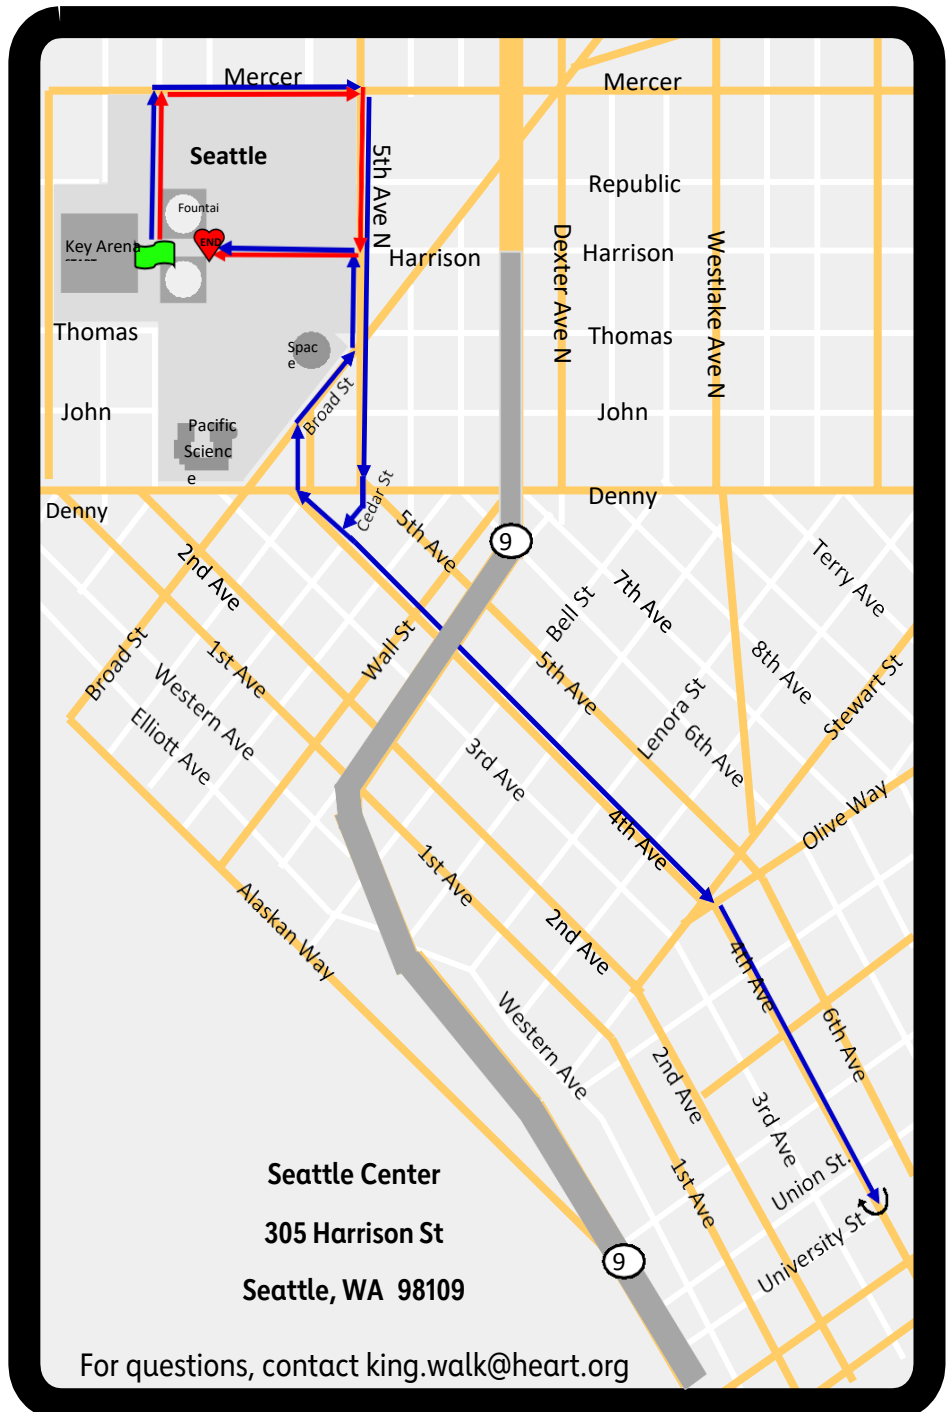

2023 Puget Sound Heart & Stroke Walk

3 Mile & 1-Mile Routes

8:30am Festival Opens

10:00am Walk Begins

3 Mile Route (blue on map):

- Start at Seattle Center International Fountain at the start line
- Head West towards Climate Pledge Arena and turn right
- Head north along path towards Mercer Street
- Turn right onto Mercer Street and head East towards 4th Ave N.
- Turn right onto 5th Ave N. and head South
- Veer onto Cedar Street
- Turn left onto 4th Ave and head SE down towards University Street for .5 miles.
- At University Street, turn around and walk back up 4th Ave heading NW
- Veer onto 4th Ave N. and head North
- Turn right onto Broad Street and head
- Slight left onto 5th Ave N. heading North
- Turn right onto Harrison Street and continue West .2 miles towards the finish line

1-mile Route (red on map):

- Start at Seattle Center International Fountain at the start line
- Head West towards Climate Pledge Arena and turn right
- Head north along path towards Mercer Street
- Turn right onto Mercer Street and head East towards 4th Ave N.
- Turn right onto 5th Ave N. and head South
- Turn right onto Harrison Street and continue West .2 miles towards the finish line

Seattle Center
305 Harrison St
Seattle, WA 98109

For questions, contact king.walk@heart.org