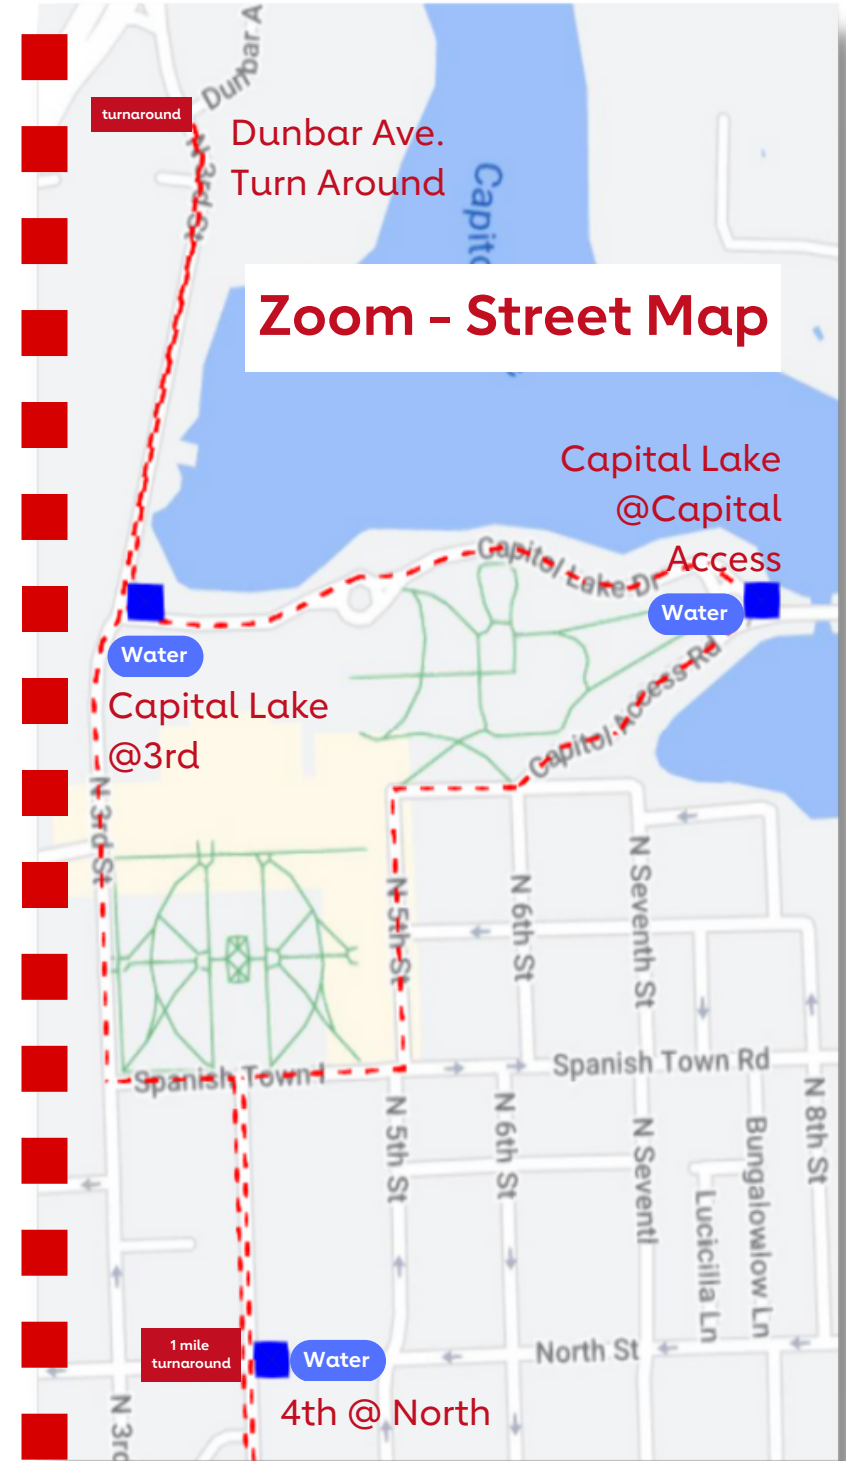

2024 Capital Area Heart Walk Route Map

Capital Area Heart Walk Written Route Directions

Start on North Blvd just West on N. 4th St.

N. 4th St. North to Spanish town

East on Spanish Town to North on N. 5th

East on Capitol Access to West on Capitol Lake Dr.

North on N. 3rd to U-turn

South on N. 3rd street to East on Spanish Town

South on N. 4th st. to start/finish line.

Questions, please contact:

Nicole Jackson