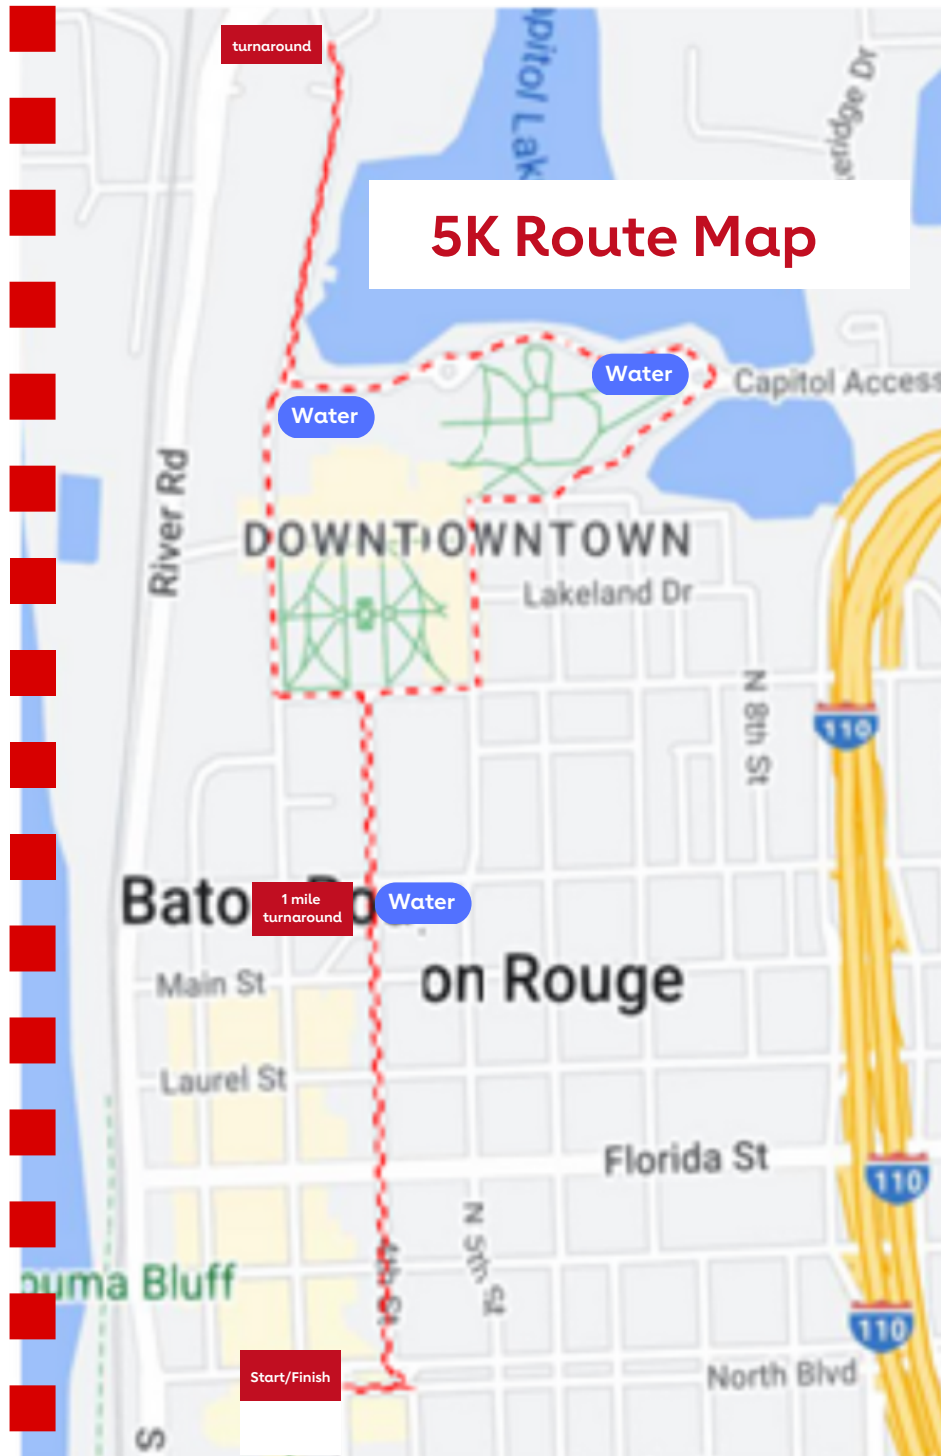

2024 Capital Area Heart Walk Route Map

Capital Area Heart Walk Written Route Directions

Start on North Blvd just West on N. 4th St.

N. 4th St. North to Spanish town

East on Spanish Town to North on N. 5th

East on Capitol Access to West on Capitol Lake Dr.

North on N. 3rd to U-turn

South on N. 3rd street to East on Spanish Town

South on N. 4th st. to start/finish line.

Questions, please contact:

Nicole Jackson